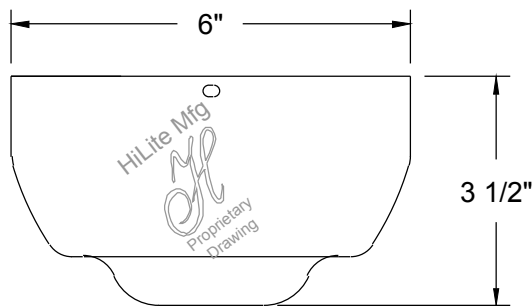

## **LED Hang Straight Canopy 1/2" or 3/4" (LED/HSC 1/2" or 3/4")**

Note: Not available in steel, copper, brass or specialty finishes.  
Stem mount fixtures are suitable for damp location only.

**SIDE VIEW**