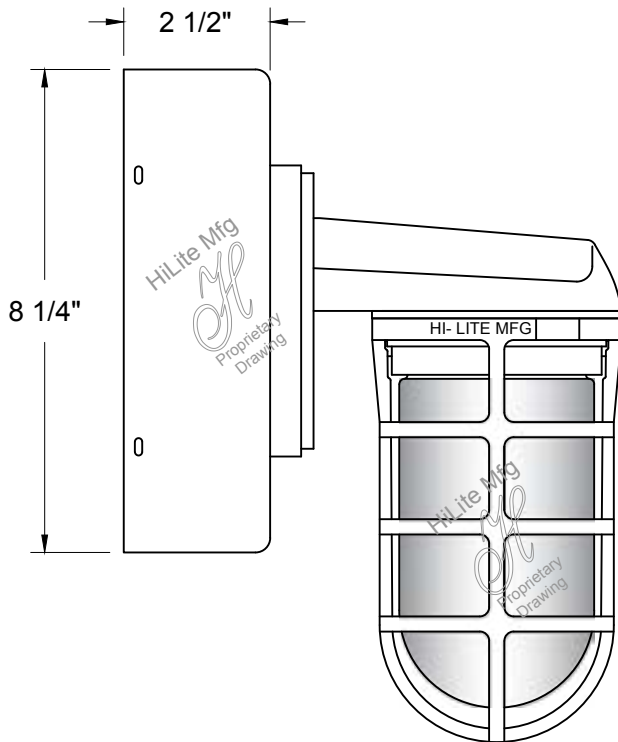

HI-LITE MFG.CO., INC

13450 Monte Vista Avenue
Chino, California 91710
Telephone: (909) 465-1999
Toll Free: (800) 465-0211
Fax: (909) 465-0907
www.hilitemfg.com

LED Wall Mount Ballast Canopy

Note: Not available in steel, copper, brass or specialty finishes.
Gooseneck & wall bracket fixtures are suitable for wet, damp & dry locations.

SIDE VIEW

LED Wall Mount Ballast Canopy for HB Series

Note: Not available in steel, copper, brass or specialty finishes.
Gooseneck & wall bracket fixtures are suitable for wet, damp & dry locations.