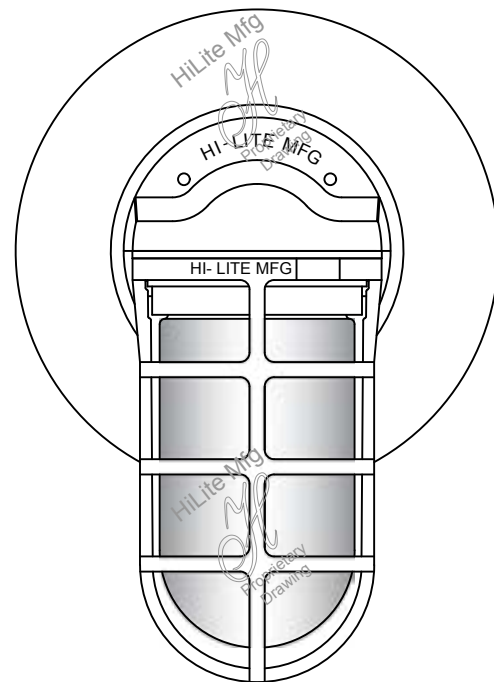

FRONT VIEW

LED Wall Mount Ballast Canopy for HB Series

Note: Not available in steel, copper, brass or specialty finishes.
Gooseneck & wall bracket fixtures are suitable for wet, damp & dry locations.