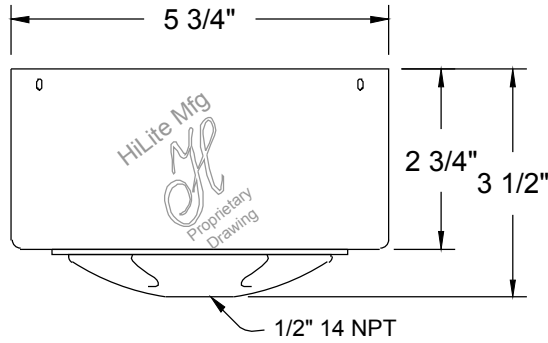

HI-LITE MFG.CO., INC

13450 Monte Vista Avenue
Chino, California 91710
Telephone: (909) 465-1999
Toll Free: (800) 465-0211
Fax: (909) 465-0907
www.hilitemfg.com

SIDE VIEW