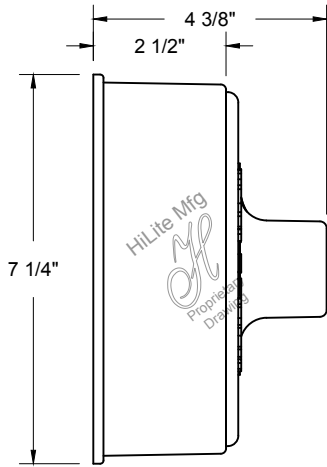

HI-LITE MFG.CO., INC

13450 Monte Vista Avenue
Chino, California 91710
Telephone: (909) 465-1999
Toll Free: (800) 465-0211
Fax: (909) 465-0907
www.hilitemfg.com

SIDE VIEW