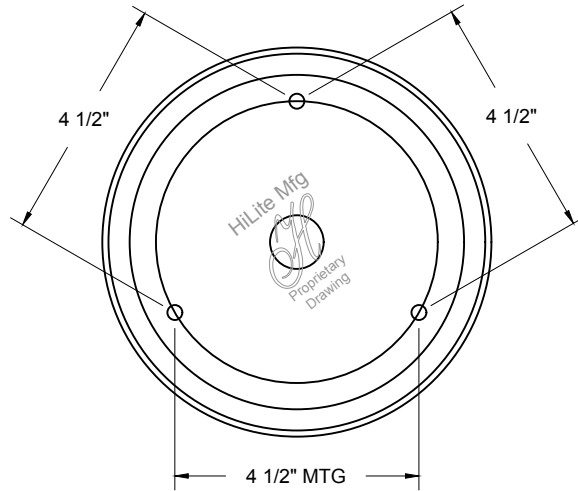

HI-LITE MFG.CO., INC

13450 Monte Vista Avenue
Chino, California 91710
Telephone: (909) 465-1999
Toll Free: (800) 465-0211
Fax: (909) 465-0907
www.hilitemfg.com

BACK VIEW

LED Wall Mount Ballast Canopy

Note: Not available in steel, copper, brass or specialty finishes.
Gooseneck & wall bracket fixtures are suitable for wet, damp & dry locations.

LED Wall Mount Ballast Canopy for HB Series

Note: Not available in steel, copper, brass or specialty finishes.
Gooseneck & wall bracket fixtures are suitable for wet, damp & dry locations.