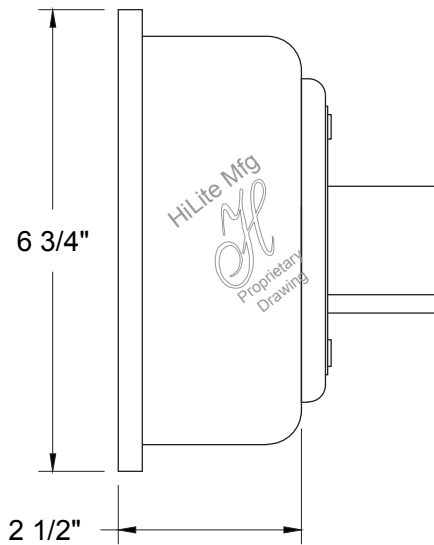

HI-LITE MFG. CO., INC

13450 Monte Vista Avenue
Chino, California 91710
Telephone: (909) 465-1999
Toll Free: (800) 465-0211
Fax: (909) 465-0907
www.hilitemfg.com

SIDE VIEW