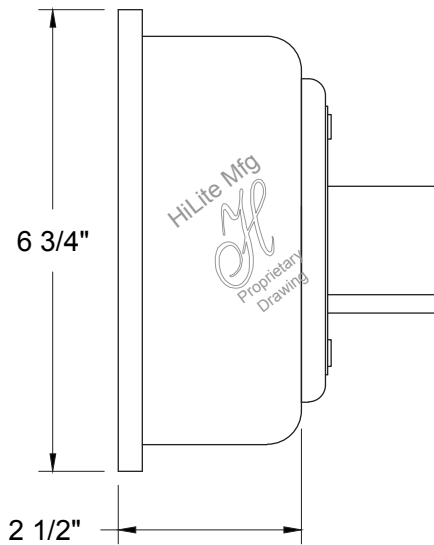

HI-LITE MFG. CO., INC

13450 Monte Vista Avenue
Chino, California 91710
Telephone: (909) 465-1999
Toll Free: (800) 465-0211
Fax: (909) 465-0907
www.hilitemfg.com

SIDE VIEW