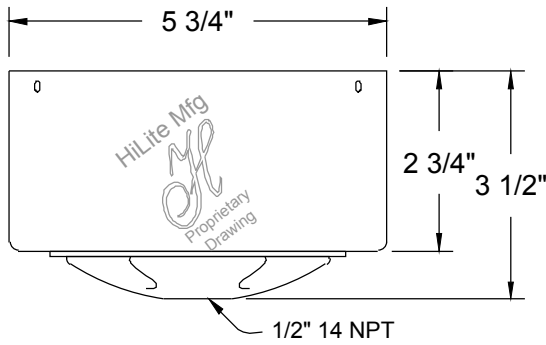

HI-LITE MFG.CO., INC

13450 Monte Vista Avenue
Chino, California 91710
Telephone: (909) 465-1999
Toll Free: (800) 465-0211
Fax: (909) 465-0907
www.hilitemfg.com

SIDE VIEW