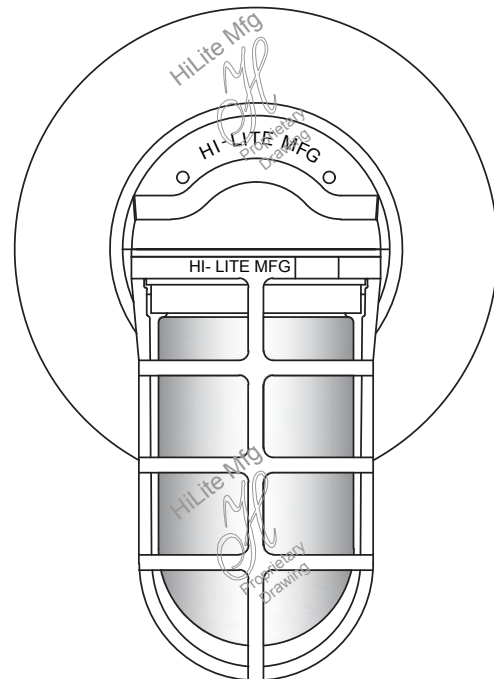

SIDE VIEW

BOTTOM VIEW

LED Stem Mount Canopy (LED/SMC)

Note: Not available in steel, copper, brass or specialty finishes.
Stem mount fixtures are suitable for damp location only.

SIDE VIEW

BOTTOM VIEW

LED Hang Straight Canopy 1/2" or 3/4" (LED/HSC 1/2" or 3/4")

Note: Not available in steel, copper, brass or specialty finishes.
Stem mount fixtures are suitable for damp location only.

SIDE VIEW

BOTTOM VIEW

LED Hang Straight Canopy 1/2" or 3/4" (LED/HSC 1/2" or 3/4")

SIDE VIEW

BOTTOM VIEW

LED Wall Mount Ballast Canopy

Note: Not available in steel, copper, brass or specialty finishes.
Gooseneck & wall bracket fixtures are suitable for wet, damp & dry locations.

SIDE VIEW

BOTTOM VIEW

LED Wall Mount Ballast Canopy for HB Series

Note: Not available in steel, copper, brass or specialty finishes.
Gooseneck & wall bracket fixtures are suitable for wet, damp & dry locations.