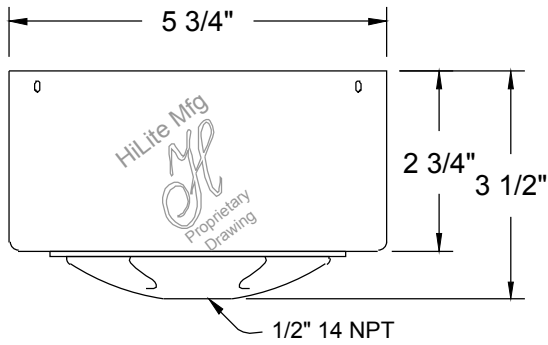

HI-LITE MFG.CO., INC

13450 Monte Vista Avenue
Chino, California 91710
Telephone: (909) 465-1999
Toll Free: (800) 465-0211
Fax: (909) 465-0907
www.hilitemfg.com

SIDE VIEW