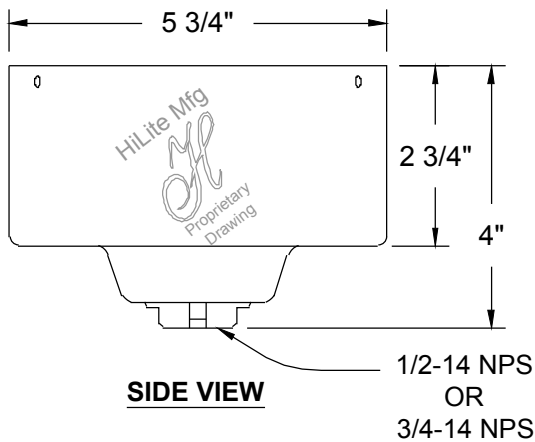

SIDE VIEW

BOTTOM VIEW

LED Stem Mount Canopy (LED/SMC)

Note: Not available in steel, copper, brass or specialty finishes.
Stem mount fixtures are suitable for damp location only.

SIDE VIEW

BOTTOM VIEW

LED Hang Straight Canopy 1/2" or 3/4" (LED/HSC 1/2" or 3/4")