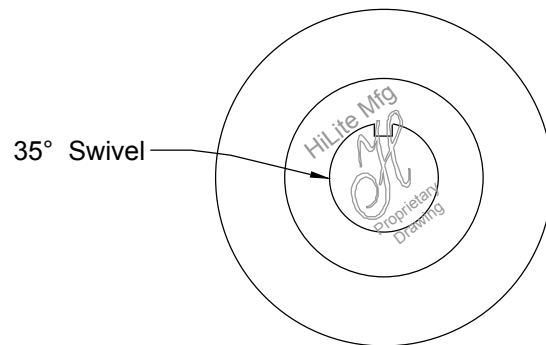

SIDE VIEW

BOTTOM VIEW

LED Stem Mount Canopy (LED/SMC)

Note: Not available in steel, copper, brass or specialty finishes.
Stem mount fixtures are suitable for damp location only.

SIDE VIEW

BOTTOM VIEW

LED Hang Straight Canopy 1/2" or 3/4" (LED/HSC 1/2" or 3/4")