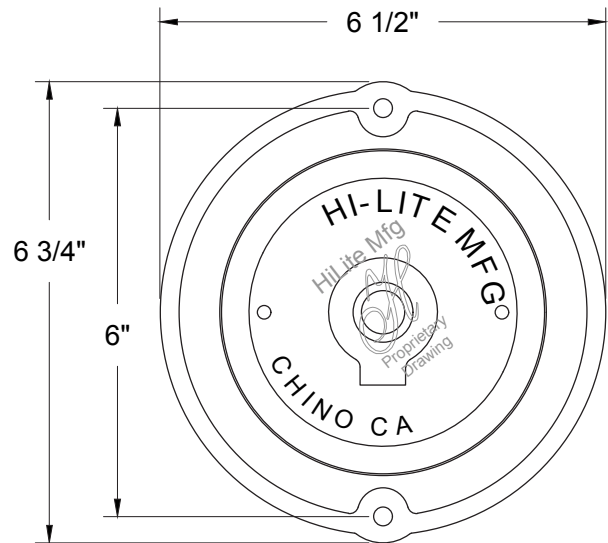

FRONT VIEW

LED Wall Mount Ballast Canopy

Note: Not available in steel, copper, brass or specialty finishes.
Gooseneck & wall bracket fixtures are suitable for wet, damp & dry locations.