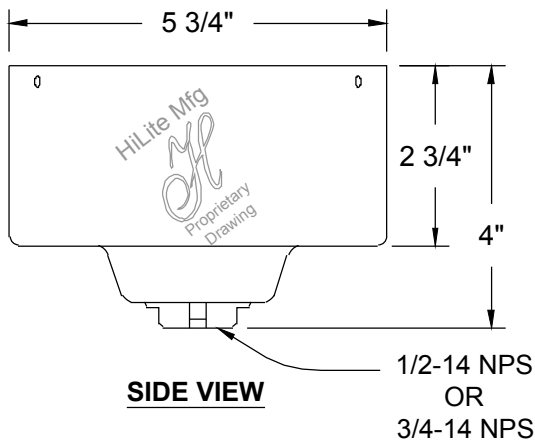

SIDE VIEW

BOTTOM VIEW

LED Stem Mount Canopy (LED/SMC)

Note: Not available in steel, copper, brass or specialty finishes.
 Stem mount fixtures are suitable for damp location only.

SIDE VIEW

35° Swivel

BOTTOM VIEW