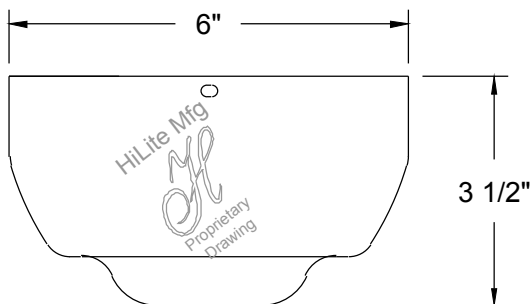

HI-LITE MFG.CO., INC

13450 Monte Vista Avenue
Chino, California 91710
Telephone: (909) 465-1999
Toll Free: (800) 465-0211
Fax: (909) 465-0907
www.hilitemfg.com

LED Stem Mount Canopy (LED/SMC)

Note: Not available in steel, copper, brass or specialty finishes.
Stem mount fixtures are suitable for damp location only.

LED Hang Straight Canopy 1/2" or 3/4" (LED/HSC 1/2" or 3/4")

Note: Not available in steel, copper, brass or specialty finishes.
Stem mount fixtures are suitable for damp location only.

SIDE VIEW

LED Hang Straight Canopy 1/2" or 3/4" (LED/HSC 1/2" or 3/4")

Note: Not available in steel, copper, brass or specialty finishes.
Stem mount fixtures are suitable for damp location only.