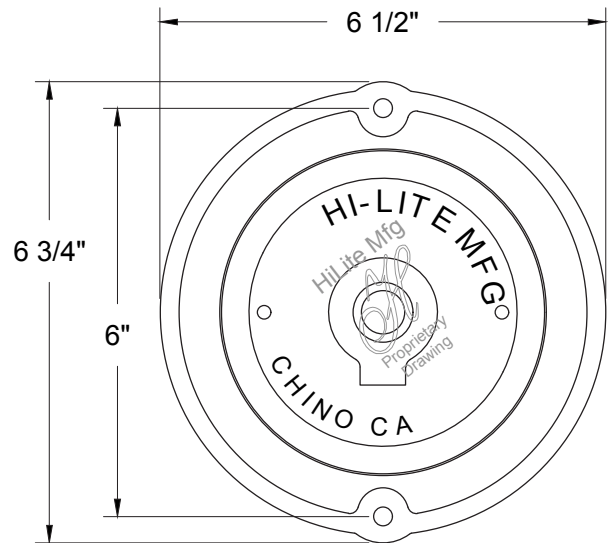

BOTTOM VIEW

LED Wall Mount Ballast Canopy

Note: Not available in steel, copper, brass or specialty finishes.
Gooseneck & wall bracket fixtures are suitable for wet, damp & dry locations.