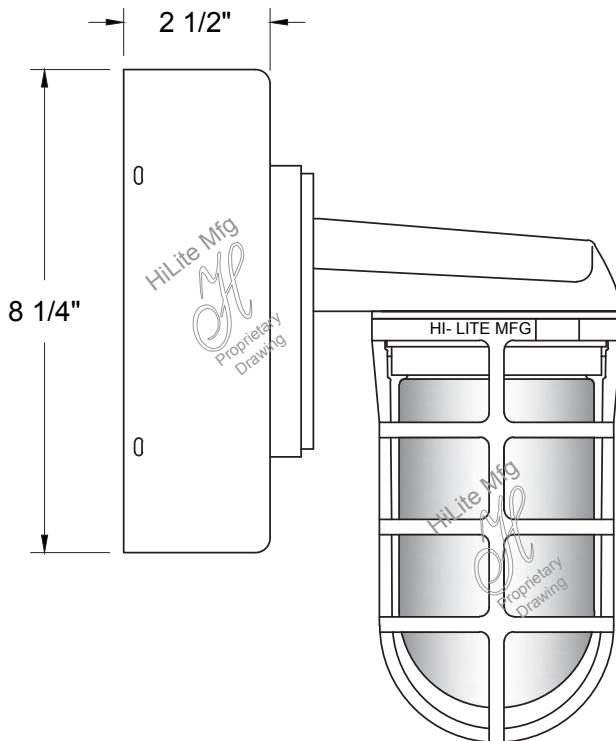

Note: Not available in steel, copper, brass or specialty finishes.
Stem mount fixtures are suitable for damp location only.

SIDE VIEW

BOTTOM VIEW

LED Hang Straight Canopy 1/2" or 3/4" (LED/HSC 1/2" or 3/4")

SIDE VIEW

BOTTOM VIEW

LED Wall Mount Ballast Canopy

Note: Not available in steel, copper, brass or specialty finishes.
Gooseneck & wall bracket fixtures are suitable for wet, damp & dry locations.

SIDE VIEW