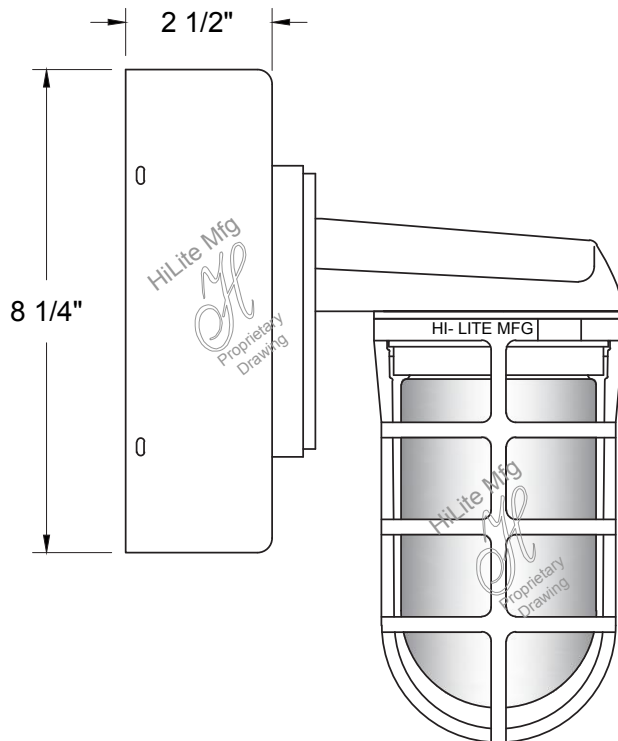

LED Hang Straight Canopy 1/2" or 3/4" (LED/HSC 1/2" or 3/4")

Note: Not available in steel, copper, brass or specialty finishes.
 Stem mount fixtures are suitable for damp location only.

SIDE VIEW

BOTTOM VIEW

LED Cord Canopy

Note: Not available in steel, copper, brass or specialty finishes.
 Stem mount fixtures are suitable for damp location only.

HI-LITE MFG. CO., INC

13450 Monte Vista Avenue
Chino, California 91710
Telephone: (909) 465-1999
Toll Free: (800) 465-0211
Fax: (909) 465-0907
www.hilitemfg.com

SIDE VIEW

FRONT VIEW

LED Wall Mount Ballast Canopy

Note: Not available in steel, copper, brass or specialty finishes.
Gooseneck & wall bracket fixtures are suitable for wet, damp & dry locations.

SIDE VIEW