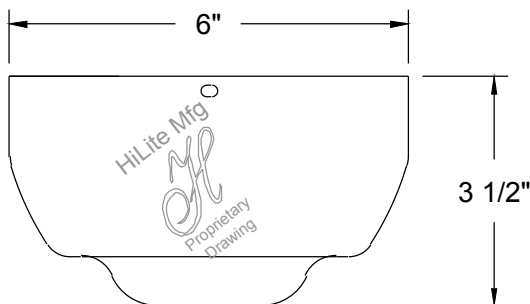

HI-LITE MFG.CO., INC

13450 Monte Vista Avenue
Chino, California 91710
Telephone: (909) 465-1999
Toll Free: (800) 465-0211
Fax: (909) 465-0907
www.hilitemfg.com

LED Stem Mount Canopy (LED/SMC)

Note: Not available in steel, copper, brass or specialty finishes.
Stem mount fixtures are suitable for damp location only.

35° Swivel

LED Hang Straight Canopy 1/2" or 3/4" (LED/HSC 1/2" or 3/4")

Note: Not available in steel, copper, brass or specialty finishes.
Stem mount fixtures are suitable for damp location only.

SIDE VIEW

LED Cord Canopy

Note: Not available in steel, copper, brass or specialty finishes.
Stem mount fixtures are suitable for damp location only.