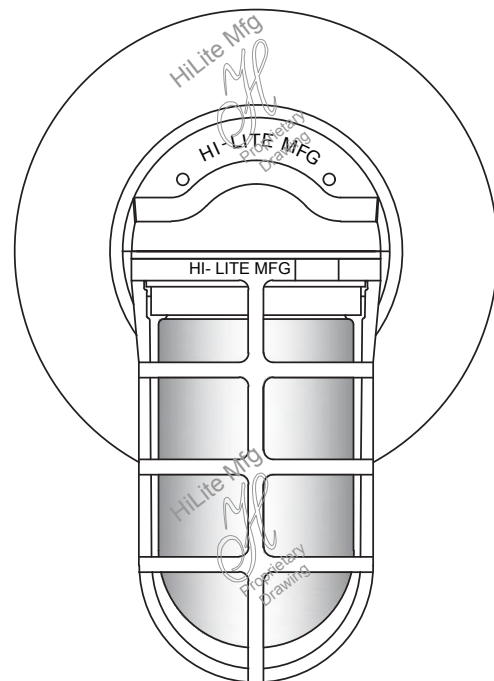

LED Hang Straight Canopy 1/2" or 3/4" (LED/HSC 1/2" or 3/4")

Note: Not available in steel, copper, brass or specialty finishes.
 Stem mount fixtures are suitable for damp location only.

SIDE VIEW

BOTTOM VIEW

SIDE VIEW

FRONT VIEW

LED Wall Mount Ballast Canopy

Note: Not available in steel, copper, brass or specialty finishes.
Gooseneck & wall bracket fixtures are suitable for wet, damp & dry locations.

SIDE VIEW

FRONT VIEW

LED Wall Mount Ballast Canopy for HB Series

Note: Not available in steel, copper, brass or specialty finishes.
Gooseneck & wall bracket fixtures are suitable for wet, damp & dry locations.