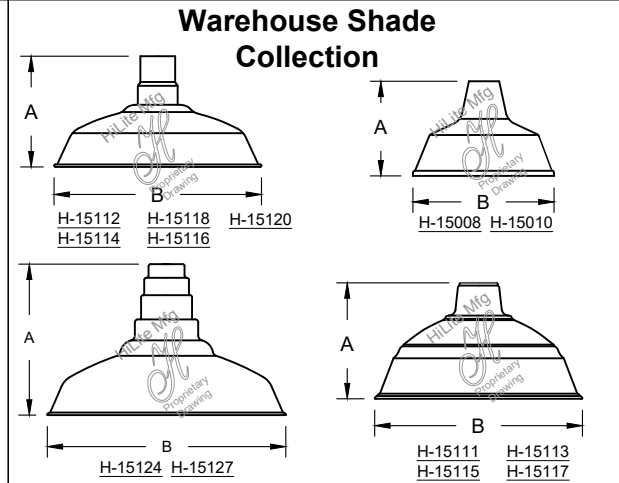

Fixture No.	Fixture Color	Mounting	Mounting Color	Optional Accessories	Accessory Color	Wattage/ Lamp options	Ballast	Voltage
H-15008 (1) (8)	Standard (2) 91 (Black)	Mounting Options 1/2" 3/4"	Standard 91 (Black)	CGU (Cast guard & glass)	Standard 91 (Black)	Incandescent (7) (Fixture is standard 100W or 200W. Do not specify.)	Ballast option not available for INC.	Incandescent (Fixture is standard 120V. Do not specify.)
H-15010 (1) (8)	93 (White)	Cord Options (3) CB8 (8' Blk Cord) CW8 (8' Wht Cord) CG8 (8' Gray Mesh Cord)	93 (White)	LCGU (Large cast guard & glass)	93 (White)	CFL (4) (7) (Compact Fluorescent) 13/CFL 18/CFL 26/32/42/CFL 26/CFL 32/CFL 42/CFL 57/CFL	RB (5) (Remote)	CFL M (Multi 120/277V)
H-15111 (1)	95 (Dk. Grn)	Custom Cord (3) Options CB__ (Black) CW__ (White) CG__ (Gray Mesh) Specify length.	95 (Dk. Grn)	WGU (Wire guard & glass)	95 (Dk. Grn)	DMB (Dimmable Ballast for CFL. Add to Part No.)	BCM (Canopy Mount)	HID RB and BCM M (Multi 120/208/240/277V)
H-15112	96 (Galv.)	ST Specify length and canopy.	96 (Galv.)	LWGU (Large wire guard & glass)	96 (Galv.)	HID (4) (High Intensity Discharge)	PLB (6) (Postline)	PLB 1 (120V) 2 (277V)
H-15113	BR47 (Rust)	Flush Mount Options FHSC FSMC	BR47 (Rust)	ARN (Acorn globe)	BR47 (Rust)	MH (4) (7) (Metal Halide) 35/MH 50/MH 70/MH 100/MH 150/MH 175/MH	For specs see pages 341-343.	
H-15114	BK01, GN20.	Arm Options B-1 HL-K HL-A HL-U HL-H P-1 HL-C P-3 HL-D		LARN (Large acorn globe)		HPS (4) (7) (High Pressure Sodium) 50/HPS 70/HPS 100/HPS 150/HPS		
H-15115	Upgraded (2) Finishes 29, 66, 82, 92, 94, 97, 100, 103, 104, 105, 112, 113, 114, 117, 118, 119, 127, 128, 133, 134, 135, 136, 139, 140, 11, 98, 101, 102, 137, 121, 122, 123, 124, 01, 22, 25, 33, 77, 89, 24, 44, 48, 49, 15, 16, 55.	For all arms and specs see pages 321-344		WGR (Wire guard)		LED (8) See LED specification sheet.	LED See specifications for complete part number.	LED See specifications for complete part number.
H-15116	29, 66, 82, 92, 94, 97, 100, 103, 104, 105, 112, 113, 114, 117, 118, 119, 127, 128, 133, 134, 135, 136, 139, 140, 11, 98, 101, 102, 137, 121, 122, 123, 124, 01, 22, 25, 33, 77, 89, 24, 44, 48, 49, 15, 16, 55.		For all finishes see pages 344-348.	SK (Swivel knuckle)				
H-15117				FX (Flexible tubing for cord mounted fixture only)				
H-15118				For specs and glass color see pages 321-344.				
H-15120								
H-15124								
H-15127								