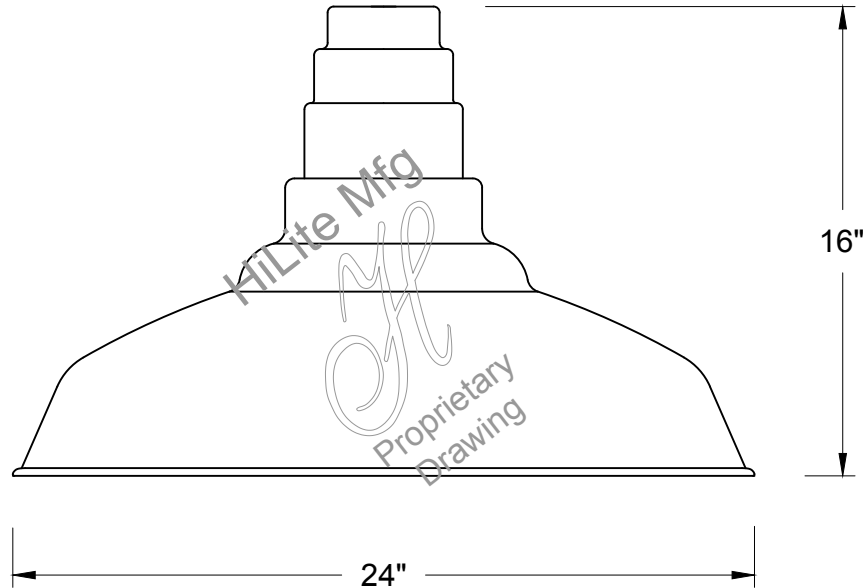

**HI-LITE MFG.
CO., INC**

13450 Monte Vista Avenue
Chino, California 91710
Telephone: (909) 465-1999
Toll Free: (800) 465-0211
Fax: (909) 465-0907
web: www.hilitemfg.com
e-mail: sales@hilitemfg.com

**H-15124
Warehouse Shade
Collection**

Job Name: _____
Type: _____
Quantity: _____

FINISH -Multi-stage pretreatment procedure using materials of polyester/polished powder coat, baking enamel liquid, raw metals, and galvanized finishes.

Standard Finishes are: 91(Black), 93(White), 95(Dark Green), 96(Galvanized), BR47(Powder Coat Rust), BK01(Black Texture), GN20(Powder Coat Patina).

Upgraded Finishes are: 29, 66, 82, 90, 92, 94, 97, 99, 100, 103, 104, 105, 110, 112, 113, 114, 115, 117, 118, 119, 120, 127, 128, 129, 133, 134, 135, 136, 138, 139, 140, 11, 98, 101, 102, 137, 121, 122, 123, 124, 125, 126.

(Custom finishes available).

For interior finish of fixture refer to color chart on pages 344-348.

MOUNTING - Cord, Stem, Arm, and Flush mounting available.

ACCESSORIES - CGU(Cast Guard and Glass), LCGU(Large Cast Guard and Glass), WGU(Wire Guard and Glass), LWGU(Large Wire Guard and Glass), ARN(Acorn Globe), LARN(Large Acorn Globe), WGR(Wire Guard), SK(Swivel Knuckle) and FX(Flexible tubing for cord mounted fixture only) available.

REFLECTOR - Heavy duty, spun shade, aluminum 6061-0 and/or 1100-0, galvanized 22 gauge, steel 20/22 gauge, copper 032/040 and brass 032/040 construction. Dependant on finish.

SOCKETS/LAMPS - Available in:

Incandescent

- rated 200 watt max/120 volt, medium base.

Compact Fluorescent(CFL)

- rated 13/18/26/32/42/57 watt max/120/277 volt, GX24Q base.

Metal Halide(MH)

- rated 35/50/70/100/150/175 watt max/120/208/240/277 volt, medium base, 4KV socket.

High Pressure Sodium(HPS)

- rated 50/70/100/150 watt max/120/277 volt, medium base.

Light-Emitted Diode(LED)

-See LED specification sheet.

MADE IN THE U.S.A.

Suitable for wet location.
(Except when cord mounted)