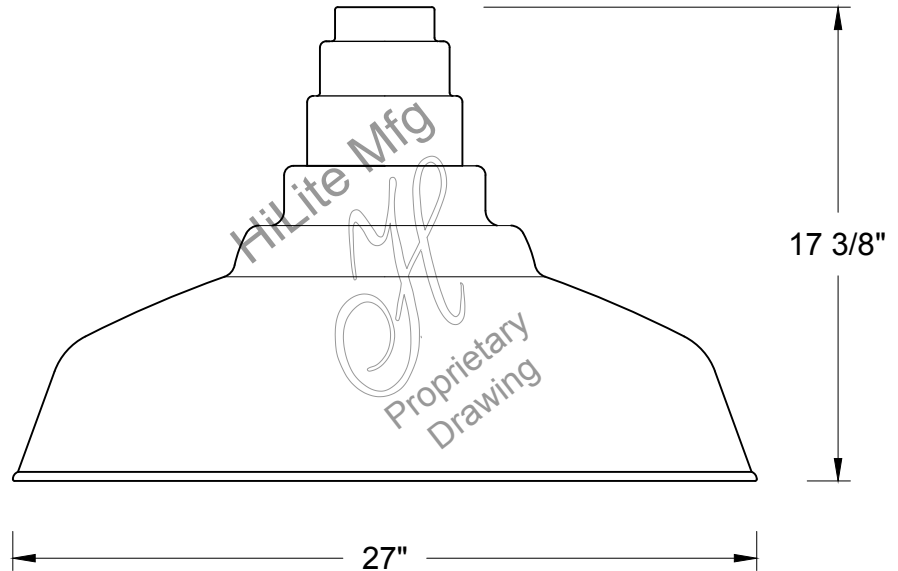

**HI-LITE MFG.
CO., INC**

13450 Monte Vista Avenue
Chino, California 91710
Telephone: (909) 465-1999
Toll Free: (800) 465-0211
Fax: (909) 465-0907
web: www.hilitemfg.com
e-mail: sales@hilitemfg.com

**H-15127
Warehouse Shade
Collection**

Job Name: _____
Type: _____
Quantity: _____

FINISH -Multi-stage pretreatment procedure using materials of polyester/polished powder coat, baking enamel liquid, raw metals, and galvanized finishes.

Standard Finishes are: 91(Black), 93(White), 95(Dark Green), 96(Galvanized), BR47(Powder Coat Rust), BK01(Black Texture), GN20(Powder Coat Patina).

Upgraded Finishes are: 29, 66, 82, 90, 92, 94, 97, 99, 100, 103, 104, 105, 110, 112, 113, 114, 115, 117, 118, 119, 120, 127, 128, 129, 133, 134, 135, 136, 138, 139, 140, 11, 98, 101, 102, 137, 121, 122, 123, 124, 125, 126.

(Custom finishes available).

For interior finish of fixture refer to color chart on pages 344-348.

MOUNTING - Cord, Stem, Arm, and Flush mounting available.

ACCESSORIES - CGU(Cast Guard and Glass), LCGU(Large Cast Guard and Glass), WGU(Wire Guard and Glass), LWGU(Large Wire Guard and Glass), ARN(Acorn Globe), LARN(Large Acorn Globe), WGR(Wire Guard), SK(Swivel Knuckle) and FX(Flexible tubing for cord mounted fixture only) available.

REFLECTOR - Heavy duty, spun shade, aluminum 6061-0 and/or 1100-0, galvanized 22 gauge, steel 20/22 gauge, copper 032/040 and brass 032/040 construction. Dependant on finish.

SOCKETS/LAMPS - Available in:

Incandescent

- rated 200 watt max/120 volt, medium base.

Compact Fluorescent(CFL)

- rated 13/18/26/32/42/57 watt max/120/277 volt, GX24Q base.

Metal Halide(MH)

- rated 35/50/70/100/150/175 watt max/120/208/240/277 volt, medium base, 4KV socket.

High Pressure Sodium(HPS)

- rated 50/70/100/150 watt max/120/277 volt, medium base.

Light-Emitted Diode(LED)

-See LED specification sheet.

MADE IN THE U.S.A.

Suitable for wet location.
(Except when cord mounted)