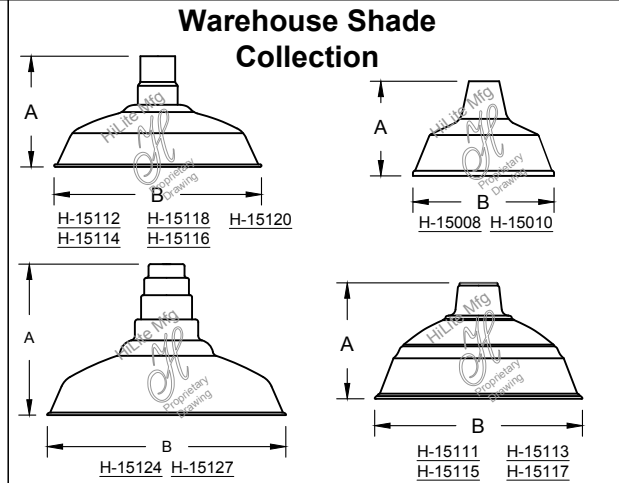

Fixture No.	Fixture Color	Mounting	Mounting Color	Optional Accessories	Accessory Color	Wattage/ Lamp options	Ballast	Voltage
H-15008 (1) (8)	Standard (2) 91 (Black)	Mounting Options 1/2" 3/4"	Standard 91 (Black)	CGU (Cast guard & glass)	Standard 91 (Black)	Incandescent (7) (Fixture is standard 100W or 200W. Do not specify.)	Ballast option not available for INC.	Incandescent (Fixture is standard 120V. Do not specify.)
H-15010 (1) (8)	93 (White)	Cord Options (3) CB8 (8' Blk Cord) CW8 (8' Wht Cord) CG8 (8' Gray Mesh Cord)	93 (White)	LCGU (Large cast guard & glass)	93 (White)	CFL (4) (7) (Compact Fluorescent) 13/CFL 18/CFL 26/32/42/CFL 26/CFL 32/CFL 42/CFL 57/CFL	RB (5) (Remote)	CFL M (Multi 120/277V)
H-15111 (1)	95 (Dk. Grn)	Custom Cord (3) Options CB__ (Black) CW__ (White) CG__ (Gray Mesh) Specify length.	95 (Dk. Grn)	WGU (Wire guard & glass)	95 (Dk. Grn)	DMB (Dimmable Ballast for CFL. Add to Part No.)	BCM (Canopy Mount)	HID RB and BCM M (Multi 120/208/240/277V)
H-15112	96 (Galv.)	Stem Options (Stem 1/2") __ST Specify length and canopy.	96 (Galv.)	LWGU (Large wire guard & glass)	96 (Galv.)	HID (4) (High Intensity Discharge)	PLB (6) (Postline)	PLB 1 (120V) 2 (277V)
H-15113	BR47 (Rust)	Flush Mount Options FHSC FSMC	BR47 (Rust)	ARN (Acorn globe)	BR47 (Rust)	MH (4) (7) (Metal Halide) 35/MH 50/MH 70/MH 100/MH 150/MH 175/MH	For specs see pages 341-343.	
H-15114	BK01, GN20.	Arm Options B-1 HL-K HL-A HL-U HL-H P-1 HL-C P-3 HL-D		LARN (Large acorn globe)		HPS (4) (7) (High Pressure Sodium) 50/HPS 70/HPS 100/HPS 150/HPS		
H-15115	Upgraded (2) Finishes 29, 66, 82, 92, 94, 97, 100, 103, 104, 105, 112, 113, 114, 117, 118, 119, 127, 128, 133, 134, 135, 136, 139, 140, 11, 98, 101, 102, 137, 121, 122, 123, 124, 01, 22, 25, 33, 77, 89, 24, 44, 48, 49, 15, 16, 55.	For all arms and specs see pages 321-344.		WGR (Wire guard)		LED (8) See LED specification sheet.	LED See specifications for complete part number.	LED See specifications for complete part number.
H-15116	29, 66, 82, 92, 94, 97, 100, 103, 104, 105, 112, 113, 114, 117, 118, 119, 127, 128, 133, 134, 135, 136, 139, 140, 11, 98, 101, 102, 137, 121, 122, 123, 124, 01, 22, 25, 33, 77, 89, 24, 44, 48, 49, 15, 16, 55.		For all finishes see pages 344-348.	SK (Swivel knuckle)				
H-15117	103, 104, 105, 112, 113, 114, 117, 118, 119, 127, 128, 133, 134, 135, 136, 139, 140, 11, 98, 101, 102, 137, 121, 122, 123, 124, 01, 22, 25, 33, 77, 89, 24, 44, 48, 49, 15, 16, 55.			FX (Flexible tubing for cord mounted fixture only)				
H-15118	112, 113, 114, 117, 118, 119, 127, 128, 133, 134, 135, 136, 139, 140, 11, 98, 101, 102, 137, 121, 122, 123, 124, 01, 22, 25, 33, 77, 89, 24, 44, 48, 49, 15, 16, 55.			For specs and glass color see pages 321-344.				
H-15119	117, 118, 119, 127, 128, 133, 134, 135, 136, 139, 140, 11, 98, 101, 102, 137, 121, 122, 123, 124, 01, 22, 25, 33, 77, 89, 24, 44, 48, 49, 15, 16, 55.							
H-15120	127, 128, 133, 134, 135, 136, 139, 140, 11, 98, 101, 102, 137, 121, 122, 123, 124, 01, 22, 25, 33, 77, 89, 24, 44, 48, 49, 15, 16, 55.							
H-15124	134, 135, 136, 139, 140, 11, 98, 101, 102, 137, 121, 122, 123, 124, 01, 22, 25, 33, 77, 89, 24, 44, 48, 49, 15, 16, 55.							
H-15127	139, 140, 11, 98, 101, 102, 137, 121, 122, 123, 124, 01, 22, 25, 33, 77, 89, 24, 44, 48, 49, 15, 16, 55.							