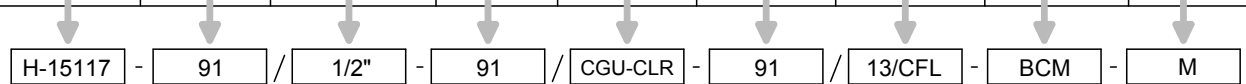

Fixture No.	Fixture Color	Mounting	Mounting Color	Optional Accessories	Accessory Color	Wattage/ Lamp options	Ballast	Voltage
H-15008 (1) (8)	Standard (2) 91 (Black)	Mounting Options 1/2" 3/4"	Standard 91 (Black)	CGU (Cast guard & glass)	Standard 91 (Black)	Incandescent (7) (Fixture is standard 100W or 200W. Do not specify.)	Ballast option not available for INC.	Incandescent (Fixture is standard 120V. Do not specify.)
H-15010 (1) (8)	93 (White)	Cord Options (3) CB8 (8' Blk Cord) CW8 (8' Wht Cord) CG8 (8' Gray Mesh Cord)	93 (White)	LCGU (Large cast guard & glass)	93 (White)	CFL (4) (7) (Compact Fluorescent) 13/CFL 18/CFL 26/32/42/CFL 26/CFL 32/CFL 42/CFL 57/CFL	RB (5) (Remote)	CFL M (Multi 120/277V)
H-15111 (1)	95 (Dk. Grn)	Custom Cord (3) Options CB__ (Black) CW__ (White) CG__ (Gray Mesh) Specify length.	95 (Dk. Grn)	WGU (Wire guard & glass)	95 (Dk. Grn)	DMB (Dimmable Ballast for CFL. Add to Part No.)	BCM (Canopy Mount)	HID RB and BCM M (Multi 120/208/240/277V)
H-15112	96 (Galv.)	Stem Options (Stem 1/2") __ST Specify length and canopy.	96 (Galv.)	LWGU (Large wire guard & glass)	96 (Galv.)	HID (4) (High Intensity Discharge)	PLB (6) (Postline)	PLB 1 (120V) 2 (277V)
H-15113	BR47 (Rust)	Flush Mount Options FHSC FSMC	BR47 (Rust)	ARN (Acorn globe)	BR47 (Rust)	MH (4) (7) (Metal Halide) 35/MH 50/MH 70/MH 100/MH 150/MH 175/MH	For specs see pages 341-343.	
H-15114	BK01, GN20.	Arm Options B-1 HL-K HL-A HL-U HL-H P-1 HL-C P-3 HL-D		LARN (Large acorn globe)		HPS (4) (7) (High Pressure Sodium) 50/HPS 70/HPS 100/HPS 150/HPS		
H-15115	Upgraded (2) Finishes 29, 66, 82, 92, 94, 97, 100, 103, 104, 105, 112, 113, 114, 117, 118, 119, 127, 128, 133, 134, 135, 136, 139, 140, 11, 98, 101, 102, 137, 121, 122, 123, 124, 01, 22, 25, 33, 77, 89, 24, 44, 48, 49, 15, 16, 55.	For all arms and specs see pages 321-344.		WGR (Wire guard)		LED (8) See LED specification sheet.	LED See specifications for complete part number.	LED See specifications for complete part number.
H-15116	29, 66, 82, 92, 94, 97, 100, 103, 104, 105, 112, 113, 114, 117, 118, 119, 127, 128, 133, 134, 135, 136, 139, 140, 11, 98, 101, 102, 137, 121, 122, 123, 124, 01, 22, 25, 33, 77, 89, 24, 44, 48, 49, 15, 16, 55.		For all finishes see pages 344-348.	SK (Swivel knuckle)				
H-15117	103, 104, 105, 112, 113, 114, 117, 118, 119, 127, 128, 133, 134, 135, 136, 139, 140, 11, 98, 101, 102, 137, 121, 122, 123, 124, 01, 22, 25, 33, 77, 89, 24, 44, 48, 49, 15, 16, 55.			FX (Flexible tubing for cord mounted fixture only)				
H-15118	112, 113, 114, 117, 118, 119, 127, 128, 133, 134, 135, 136, 139, 140, 11, 98, 101, 102, 137, 121, 122, 123, 124, 01, 22, 25, 33, 77, 89, 24, 44, 48, 49, 15, 16, 55.			For specs and glass color see pages 321-344.				
H-15119	117, 118, 119, 127, 128, 133, 134, 135, 136, 139, 140, 11, 98, 101, 102, 137, 121, 122, 123, 124, 01, 22, 25, 33, 77, 89, 24, 44, 48, 49, 15, 16, 55.							
H-15120	127, 128, 133, 134, 135, 136, 139, 140, 11, 98, 101, 102, 137, 121, 122, 123, 124, 01, 22, 25, 33, 77, 89, 24, 44, 48, 49, 15, 16, 55.							
H-15124	134, 135, 136, 139, 140, 11, 98, 101, 102, 137, 121, 122, 123, 124, 01, 22, 25, 33, 77, 89, 24, 44, 48, 49, 15, 16, 55.							
H-15127	139, 140, 11, 98, 101, 102, 137, 121, 122, 123, 124, 01, 22, 25, 33, 77, 89, 24, 44, 48, 49, 15, 16, 55.							