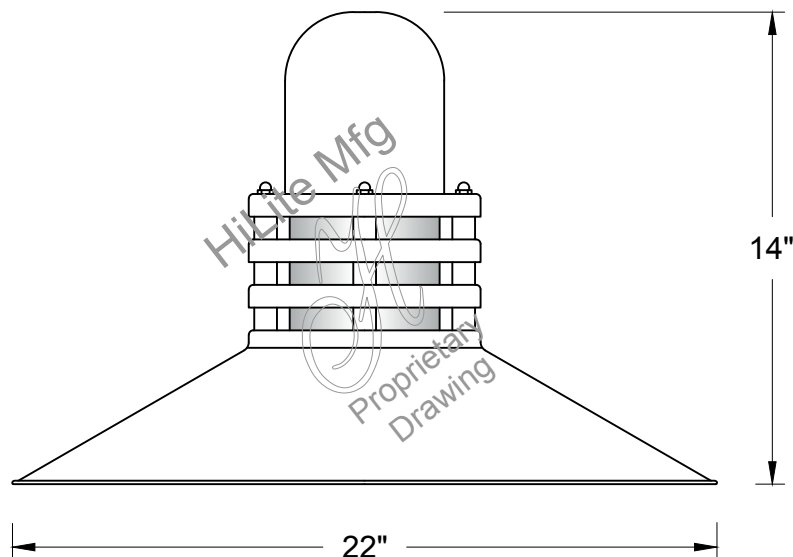

H-91422

Mars Collection

Job Name:

Type:

Quantity:

**HI-LITE MFG.
CO., INC**

13450 Monte Vista Avenue
Chino, California 91710
Telephone: (909) 465-1999
Toll Free: (800) 465-0211
Fax: (909) 465-0907
web: www.hilitemfg.com
e-mail: sales@hilitemfg.com

FINISH -Offered in exceptional finishes, comprised of: polyester/polished powder coat, baking enamel liquid, raw metal, or galvanized finishes.

Standard Finishes are: 91(Black), 93(White), 95(Dark Green), 96(Galvanized), BR47(Powder Coat Rust), BK01(Black Texture), GN20(Powder Coat Patina).

Upgraded Finishes are: 29, 66, 82, 90, 92, 94, 97, 99, 100, 103, 104, 105, 110, 112, 113, 114, 115, 117, 118, 119, 120, 127, 128, 129, 133, 134, 135, 136, 98, 101, 102, 137, 138, 139, 140, 121, 122, 123, 124, 125, 126, 11, 01, 22, 25, 33, 77, 89, 24, 44, 48, 49, 15, 16.

For interior finish of fixture refer to color chart on pages 344-348.

MOUNTING - Cord, Stem, Arm, and Flush mounting available.

ACCESSORIES - SK(Swivel Knuckle), FX(Flexible Tubing for cord mounted fixture only), CAL(Clear Acrylic Layer), BAL(Blue Acrylic Layer), RAL(Red Acrylic Layer) and GNAL(Green Acrylic Layer) available.

REFLECTOR - Heavy duty, spun shade, aluminum 6061-0 and/or 1100-0, galvanized 22 gauge, steel 20/22 gauge, copper 032/040 and brass 032/040 construction. Dependant on finish.

SOCKETS/LAMPS - Available in:

Incandescent

- rated 200 watt max/120 volt, medium base.

Compact Fluorescent(CFL)

- rated 13/18/26/32/42/57 watt max/120/277 volt, GX24Q base.

Metal Halide(MH)

- rated 35/50/70/100/150/175 watt max/120/208/240/277 volt, medium base, 4KV socket.

High Pressure Sodium(HPS)

- rated 50/70/100/150 watt max/120/277 volt, medium base.

Light-Emitted Diode(LED)

-See LED specification sheet.

LENS OPTION - CLR(Clear), RIB(Clear Ribbed), FR(Frost), RD(Red), BL(Blue), GRN(Green), AM(Amber) and AMC(Amber Crackle) available.

MADE IN THE U.S.A.

Suitable for wet location.
(Except when cord mounted)