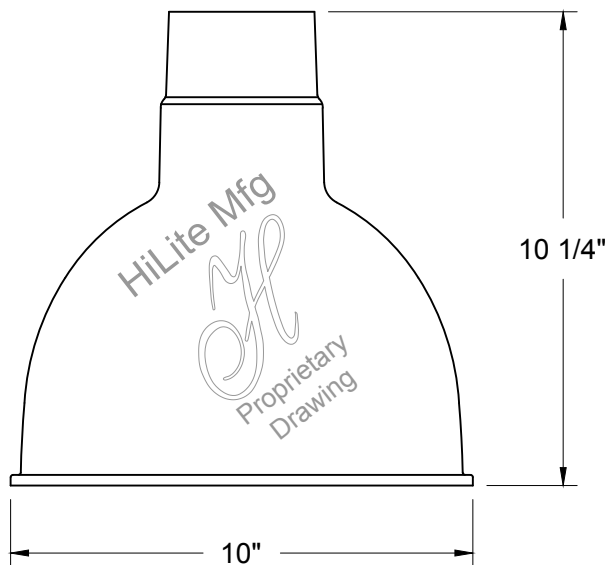

**HI-LITE MFG.
CO., INC**

13450 Monte Vista Avenue
Chino, California 91710
Telephone: (909) 465-1999
Toll Free: (800) 465-0211
Fax: (909) 465-0907
web: www.hilitemfg.com
e-mail: sales@hilitemfg.com

**H-16110
Deep Bowl Collection**

Job Name: _____
Type: _____
Quantity: _____

FINISH -Multi-stage pretreatment procedure using materials of polyester/polished powder coat, baking enamel liquid, raw metals, and galvanized finishes.

Standard Finishes are: 91(Black), 93(White), 95(Dark Green), 96(Galvanized), BR47(Powder Coat Rust), BK01(Black Texture), GN20(Powder Coat Patina).

Upgraded Finishes are: 29, 66, 82, 90, 92, 94, 97, 99, 100, 103, 104, 105, 110, 112, 113, 114, 115, 117, 118, 119, 120, 127, 128, 129, 133, 134, 135, 136, 98, 101, 102, 137, 138, 139, 140, 121, 122, 123, 124, 125, 126, 11, 01, 22, 25, 33, 77, 89, 24, 44, 48, 49, 15, 16.

(Custom finishes available).

For interior finish of fixture refer to color chart on pages 344-348.

MOUNTING - Cord, Stem, Arm, and Flush mounting available.

ACCESSORIES - CGU(Cast Guard and Glass), LCGU(Large Cast Guard and Glass), WGU(Wire Guard and Glass), LWGU(Large Wire Guard and Glass), ARN(Acorn Globe), LARN(Large Acorn Globe), WGR(Wire Guard), SK(Swivel Knuckle) and FX(Flexible tubing for cord mounted fixture only) available.

REFLECTOR - Heavy duty, spun shade, aluminum 6061-0 and/or 1100-0, galvanized 22 gauge, steel 20/22 gauge, copper 032/040 and brass 032/040 construction. Dependant on finish.

SOCKETS/LAMPS - Available in:

- Incandescent
  - rated 200 watt max/120 volt, medium base.
- Compact Fluorescent(CFL)
  - rated 13/18/26/32/42/57 watt max/120/277 volt, GX24Q base.
- Metal Halide(MH)
  - rated 35/50/70/100/150/175 watt max/120/208/240/277 volt, medium base, 4KV socket.
- High Pressure Sodium(HPS)
  - rated 50/70/100/150 watt max/120/277 volt, medium base.
- Light-Emitted Diode(LED)
  - -See LED specification sheet.

MADE IN THE U.S.A.

Suitable for wet location.
(Except when cord mounted)