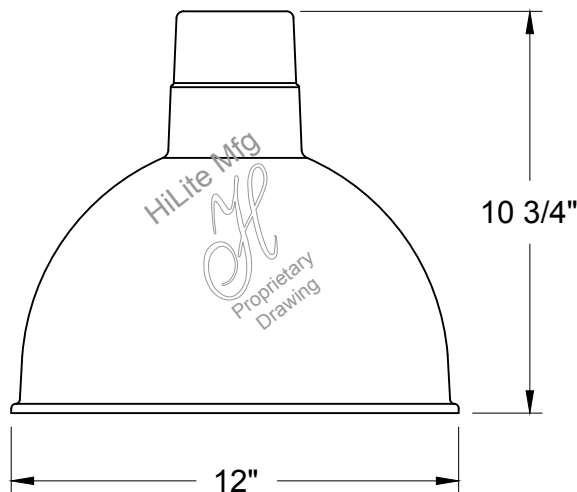

**HI-LITE MFG.
CO., INC**

13450 Monte Vista Avenue
Chino, California 91710
Telephone: (909) 465-1999
Toll Free: (800) 465-0211
Fax: (909) 465-0907
web: www.hilitemfg.com
e-mail: sales@hilitemfg.com

H-16112

Deep Bowl Collection

Job Name:	_____
Type:	_____
Quantity:	_____

FINISH -Multi-stage pretreatment procedure using materials of polyester/polished powder coat, baking enamel liquid, raw metals, and galvanized finishes.

Standard Finishes are: 91(Black), 93(White), 95(Dark Green), 96(Galvanized), BR47(Powder Coat Rust), BK01(Black Texture), GN20(Powder Coat Patina).

Upgraded Finishes are: 29, 66, 82, 90, 92, 94, 97, 99, 100, 103, 104, 105, 110, 112, 113, 114, 115, 117, 118, 119, 120, 127, 128, 129, 133, 134, 135, 136, 98, 101, 102, 137, 138, 139, 140, 121, 122, 123, 124, 125, 126, 11, 01, 22, 25, 33, 77, 89, 24, 44, 48, 49, 15, 16.

(Custom finishes available).

For interior finish of fixture refer to color chart on pages 344-348.

MOUNTING - Cord, Stem, Arm, and Flush mounting available.

ACCESSORIES - CGU(Cast Guard and Glass), LCGU(Large Cast Guard and Glass), WGU(Wire Guard and Glass), LWGU(Large Wire Guard and Glass), ARN(Acorn Globe), LARN(Large Acorn Globe), WGR(Wire Guard), SK(Swivel Knuckle) and FX(Flexible tubing for cord mounted fixture only) available.

REFLECTOR - Heavy duty, spun shade, aluminum 6061-0 and/or 1100-0, galvanized 22 gauge, steel 20/22 gauge, copper 032/040 and brass 032/040 construction. Dependant on finish.

SOCKETS/LAMPS - Available in:

Incandescent

- rated 200 watt max/120 volt, medium base.

Compact Fluorescent(CFL)

- rated 13/18/26/32/42/57 watt max/120/277 volt, GX24Q base.

Metal Halide(MH)

- rated 35/50/70/100/150/175 watt max/120/208/240/277 volt, medium base, 4KV socket.

High Pressure Sodium(HPS)

- rated 50/70/100/150 watt max/120/277 volt, medium base.

Light-Emitted Diode(LED)

-See LED specification sheet.

MADE IN THE U.S.A.

Suitable for wet location.
(Except when cord mounted)