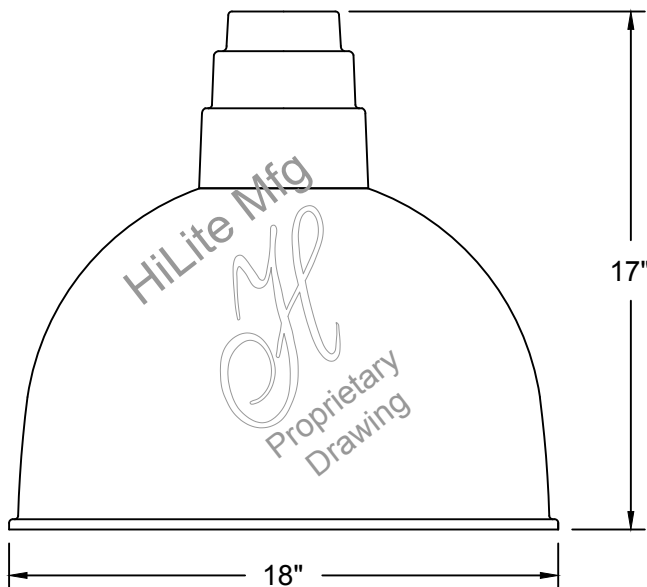

**HI-LITE MFG.
CO., INC**

13450 Monte Vista Avenue
Chino, California 91710
Telephone: (909) 465-1999
Toll Free: (800) 465-0211
Fax: (909) 465-0907
web: www.hilitemfg.com
e-mail: sales@hilitemfg.com

**H-16118
Deep Bowl Collection**

Job Name: _____
Type: _____
Quantity: _____

FINISH -Multi-stage pretreatment procedure using materials of polyester/polished powder coat, baking enamel liquid, raw metals, and galvanized finishes.

Standard Finishes are: 91(Black), 93(White), 95(Dark Green), 96(Galvanized), BR47(Powder Coat Rust), BK01(Black Texture), GN20(Powder Coat Patina).

Upgraded Finishes are: 29, 66, 82, 90, 92, 94, 97, 99, 100, 103, 104, 105, 110, 112, 113, 114, 115, 117, 118, 119, 120, 127, 128, 129, 133, 134, 135, 136, 98, 101, 102, 137, 138, 139, 140, 121, 122, 123, 124, 125, 126, 11.

(Custom finishes available).

For interior finish of fixture refer to color chart on pages 344-348.

MOUNTING - Cord, Stem, Arm, and Flush mounting available.

ACCESSORIES - CGU(Cast Guard and Glass), LCGU(Large Cast Guard and Glass), WGU(Wire Guard and Glass), LWGU(Large Wire Guard and Glass), ARN(Acorn Globe), LARN(Large Acorn Globe), WGR(Wire Guard), SK(Swivel Knuckle) and FX(Flexible tubing for cord mounted fixture only) available.

REFLECTOR - Heavy duty, spun shade, aluminum 6061-0 and/or 1100-0, galvanized 22 gauge, steel 20/22 gauge, copper 032/040 and brass 032/040 construction. Dependant on finish.

SOCKETS/LAMPS - Available in:

Incandescent

- rated 200 watt max/120 volt, medium base.

Compact Fluorescent(CFL)

- rated 13/18/26/32/42/57 watt max/120/277 volt, GX24Q base.

Metal Halide(MH)

- rated 35/50/70/100/150/175 watt max/120/208/240/277 volt, medium base, 4KV socket.

High Pressure Sodium(HPS)

- rated 50/70/100/150 watt max/120/277 volt, medium base.

Light-Emitted Diode(LED)

-See LED specification sheet.

MADE IN THE U.S.A.

Suitable for wet location.
(Except when cord mounted)