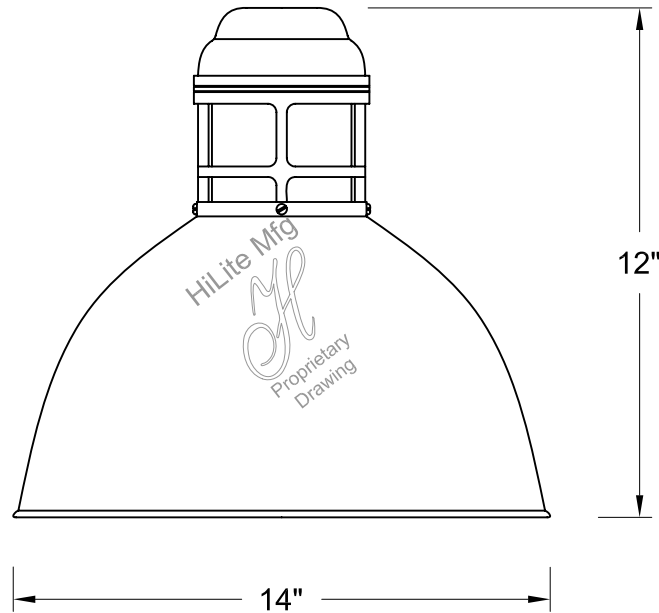

HI-LITE MFG. CO., INC

13450 Monte Vista Avenue
Chino, California 91710
Telephone: (909) 465-1999
Toll Free: (800) 465-0211
Fax: (909) 465-0907
web: www.hilitemfg.com
e-mail: sales@hilitemfg.com

H-16214 Cast Guard Deep Bowl Shade Collection

Job Name: _____
Type: _____
Quantity: _____

FINISH -Multi-stage pretreatment procedure using materials of polyester/polished powder coat, baking enamel liquid, raw metals, and galvanized finishes.

Standard Finishes are: 91(Black), 93(White), 95(Dark Green), 96(Galvanized), BR47(Powder Coat Rust), BK01(Black Texture), GN20(Powder Coat Patina).

Upgraded Finishes are: 29, 66, 82, 90, 92, 94, 97, 99, 100, 103, 104, 105, 110, 112, 113, 114, 115, 117, 118, 119, 120, 127, 128, 129, 133, 134, 135, 136, 98, 101, 102, 137, 138, 139, 140, 121, 122, 123, 124, 125, 126, 11, 01, 22, 25, 33, 77, 89, 24, 44, 48, 49.

(Custom finishes available).

For interior finish of fixture refer to color chart on pages 344-348.

ACCESSORIES - SK(Swivel Knuckle) and FX(Flexible tubing for cord mounted fixture only) available.

MOUNTING - Cord, Stem, Arm, and Flush mounting available.

REFLECTOR - Heavy duty, spun shade, aluminum 6061-0 and/or 1100-0, galvanized 22 gauge, steel 20/22 gauge, copper 032/040 and brass 032/040 construction. Dependant on finish.

SOCKETS/LAMPS - Available in:

Incandescent

- rated 100 watt max/120 volt, medium base.

Compact Fluorescent(CFL)

- rated 13/18/26/32 watt max/120/277 volt, GX24Q base.

Metal Halide(MH)

- rated 35/50/70/100 watt max/120/208/240/277 volt, medium base, 4KV socket.

High Pressure Sodium(HPS)

- rated 50/70/100 watt max/120/277 volt, medium base.

Light-Emitted Diode(LED)

-See LED specification sheet.

LENS OPTION - CLR(Clear), RIB(Clear Ribbed), FR(Frost), RD(Red), BL(Blue), GRN(Green), AM(Amber) and AMC(Amber Crackle) available.

MADE IN THE U.S.A.

Suitable for wet location.
(Except when cord mounted)