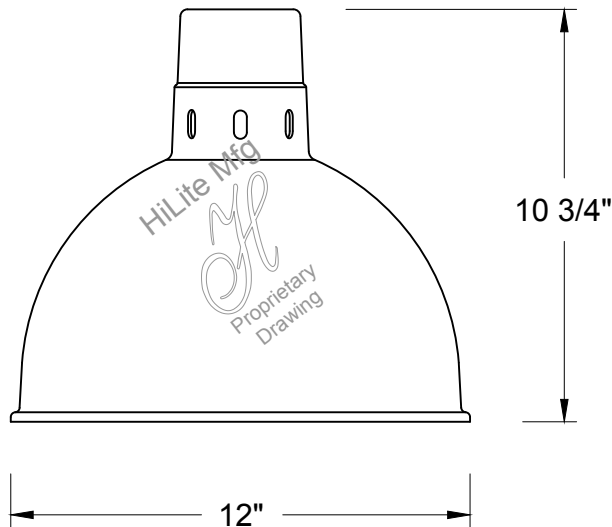

**HI-LITE MFG.
CO., INC**

13450 Monte Vista Avenue
Chino, California 91710
Telephone: (909) 465-1999
Toll Free: (800) 465-0211
Fax: (909) 465-0907
web: www.hilitemfg.com
e-mail: sales@hilitemfg.com

H-16512

Vented Deep Bowl Shade Collection

Job Name:	_____
Type:	_____
Quantity:	_____

FINISH -Multi-stage pretreatment procedure using materials of polyester/polished powder coat, baking enamel liquid, raw metals, and galvanized finishes.

Standard Finishes are: 91(Black), 93(White), 95(Dark Green), 96(Galvanized), BR47(Powder Coat Rust), BK01(Black Texture), GN20(Powder Coat Patina).

Upgraded Finishes are: 29, 66, 82, 90, 92, 94, 97, 99, 100, 103, 104, 105, 110, 112, 113, 114, 115, 117, 118, 119, 120, 127, 128, 129, 133, 134, 135, 136, 98, 101, 102, 137, 138, 139, 140, 121, 122, 123, 124, 125, 126, 11, 01, 22, 25, 33, 77, 89, 24, 44, 48, 49, 15, 16.

(Custom finishes available).

For interior finish of fixture refer to color chart on pages 344-348.

MOUNTING - Cord, Stem, Arm, and Flush mounting available.

ACCESSORIES - CGU(Cast Guard and Glass), LCGU(Large Cast Guard and Glass), WGU(Wire Guard and Glass), LWGU(Large Wire Guard and Glass), ARN(Acorn Globe), LARN(Large Acorn Globe), WGR(Wire Guard), SK(Swivel Knuckle) and FX(Flexible tubing for cord mounted fixture only) available.

REFLECTOR - Heavy duty, spun shade, aluminum 6061-0 and/or 1100-0, galvanized 22 gauge, steel 20/22 gauge, copper 032/040 and brass 032/040 construction. Dependant on finish.

SOCKETS/LAMPS - Available in:

Incandescent

- rated 200 watt max/120 volt, medium base.

Compact Fluorescent(CFL)

- rated 13/18/26/32/42/57 watt max/120/277 volt, GX24Q base.

Metal Halide(MH)

- rated 35/50/70/100/150/175 watt max/120/208/240/277 volt, medium base, 4KV socket.

High Pressure Sodium(HPS)

- rated 50/70/100/150 watt max/120/277 volt, medium base.

Light-Emitted Diode(LED)

-See LED specification sheet.

MADE IN THE U.S.A.

Suitable for wet location.
(Except when cord mounted)