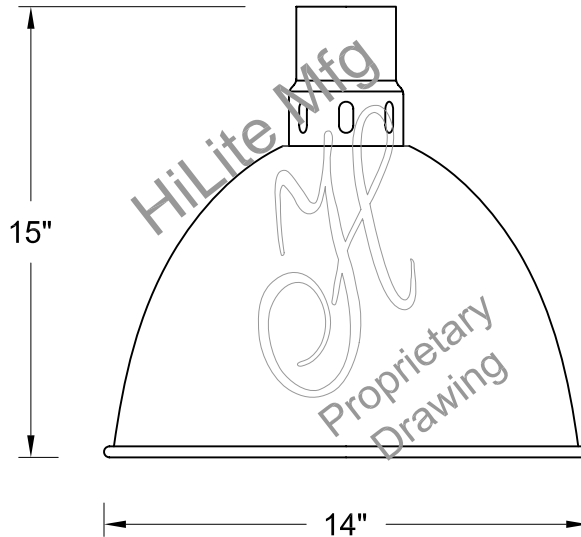

H-16514

Vented Deep Bowl Shade Collection

Job Name: _____

Type: _____

Quantity: _____

HI-LITE MFG. CO., INC

13450 Monte Vista Avenue
Chino, California 91710
Telephone: (909) 465-1999
Toll Free: (800) 465-0211
Fax: (909) 465-0907
web: www.hilitemfg.com
e-mail: sales@hilitemfg.com

FINISH -Multi-stage pretreatment procedure using materials of polyester/polished powder coat, baking enamel liquid, raw metals, and galvanized finishes.

Standard Finishes are: 91(Black), 93(White), 95(Dark Green), 96(Galvanized), BR47(Powder Coat Rust), BK01(Black Texture), GN20(Powder Coat Patina).

Upgraded Finishes are: 29, 66, 82, 90, 92, 94, 97, 99, 100, 103, 104, 105, 110, 112, 113, 114, 115, 117, 118, 119, 120, 127, 128, 129, 133, 134, 135, 136, 98, 101, 102, 137, 138, 139, 140, 121, 122, 123, 124, 125, 126, 11, 01, 22, 25, 33, 77, 89, 24, 44, 48, 49, 15, 16.

(Custom finishes available).

For interior finish of fixture refer to color chart on pages 344-348.

MOUNTING - Cord, Stem, Arm, and Flush mounting available.

ACCESSORIES - CGU(Cast Guard and Glass), LCGU(Large Cast Guard and Glass), WGU(Wire Guard and Glass), LWGU(Large Wire Guard and Glass), ARN(Acorn Globe), LARN(Large Acorn Globe), WGR(Wire Guard), SK(Swivel Knuckle) and FX(Flexible tubing for cord mounted fixture only) available.

REFLECTOR - Heavy duty, spun shade, aluminum 6061-0 and/or 1100-0, galvanized 22 gauge, steel 20/22 gauge, copper 032/040 and brass 032/040 construction. Dependant on finish.

SOCKETS/LAMPS - Available in:

Incandescent

- rated 200 watt max/120 volt, medium base.

Compact Fluorescent(CFL)

- rated 13/18/26/32/42/57 watt max/120/277 volt, GX24Q base.

Metal Halide(MH)

- rated 35/50/70/100/150/175 watt max/120/208/240/277 volt, medium base, 4KV socket.

High Pressure Sodium(HPS)

- rated 50/70/100/150 watt max/120/277 volt, medium base.

Light-Emitted Diode(LED)

-See LED specification sheet.

MADE IN THE U.S.A.

Suitable for wet location.
(Except when cord mounted)