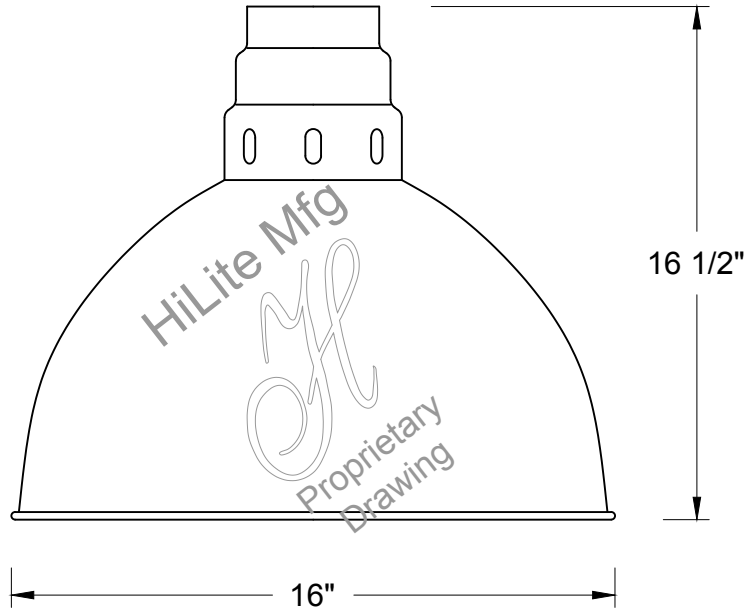

**HI-LITE MFG.
CO., INC**

13450 Monte Vista Avenue
Chino, California 91710
Telephone: (909) 465-1999
Toll Free: (800) 465-0211
Fax: (909) 465-0907
web: www.hilitemfg.com
e-mail: sales@hilitemfg.com

H-16516

Vented Deep Bowl Shade Collection

Job Name:	_____
Type:	_____
Quantity:	_____

FINISH -Multi-stage pretreatment procedure using materials of polyester/polished powder coat, baking enamel liquid, raw metals, and galvanized finishes.

Standard Finishes are: 91(Black), 93(White), 95(Dark Green), 96(Galvanized), BR47(Powder Coat Rust), BK01(Black Texture), GN20(Powder Coat Patina).

Upgraded Finishes are: 29, 66, 82, 90, 92, 94, 97, 99, 100, 103, 104, 105, 110, 112, 113, 114, 115, 117, 118, 119, 120, 127, 128, 129, 133, 134, 135, 136, 98, 101, 102, 137, 138, 139, 140, 121, 122, 123, 124, 125, 126, 11.

(Custom finishes available).

For interior finish of fixture refer to color chart on pages 344-348.

MOUNTING - Cord, Stem, Arm, and Flush mounting available.

ACCESSORIES - CGU(Cast Guard and Glass), LCGU(Large Cast Guard and Glass), WGU(Wire Guard and Glass), LWGU(Large Wire Guard and Glass), ARN(Acorn Globe), LARN(Large Acorn Globe), WGR(Wire Guard), SK(Swivel Knuckle) and FX(Flexible tubing for cord mounted fixture only) available.

REFLECTOR - Heavy duty, spun shade, aluminum 6061-0 and/or 1100-0, galvanized 22 gauge, steel 20/22 gauge, copper 032/040 and brass 032/040 construction. Dependant on finish.

SOCKETS/LAMPS - Available in:

Incandescent

- rated 200 watt max/120 volt, medium base.

Compact Fluorescent(CFL)

- rated 13/18/26/32/42/57 watt max/120/277 volt, GX24Q base.

Metal Halide(MH)

- rated 35/50/70/100/150/175 watt max/120/208/240/277 volt, medium base, 4KV socket.

High Pressure Sodium(HPS)

- rated 50/70/100/150 watt max/120/277 volt, medium base.

Light-Emitted Diode(LED)

-See LED specification sheet.

MADE IN THE U.S.A.

Suitable for wet location.
(Except when cord mounted)