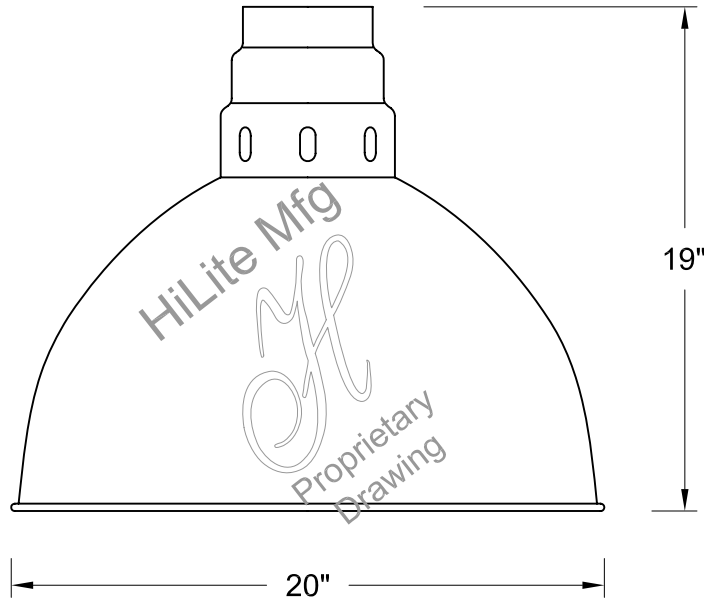

H-16520

Vented Deep Bowl Shade Collection

Job Name: _____

Type: _____

Quantity: _____

**HI-LITE MFG.
CO., INC**

13450 Monte Vista Avenue
Chino, California 91710
Telephone: (909) 465-1999
Toll Free: (800) 465-0211
Fax: (909) 465-0907
web: www.hilitemfg.com
e-mail: sales@hilitemfg.com

FINISH -Multi-stage pretreatment procedure using materials of polyester/polished powder coat, baking enamel liquid, raw metals, and galvanized finishes.

Standard Finishes are: 91(Black), 93(White), 95(Dark Green), 96(Galvanized), BR47(Powder Coat Rust), BK01(Black Texture), GN20(Powder Coat Patina).

Upgraded Finishes are: 29, 66, 82, 90, 92, 94, 97, 99, 100, 103, 104, 105, 110, 112, 113, 114, 115, 117, 118, 119, 120, 127, 128, 129, 133, 134, 135, 136, 98, 101, 102, 137, 138, 139, 140, 121, 122, 123, 124, 125, 126, 11.

(Custom finishes available).

For interior finish of fixture refer to color chart on pages 344-348.

MOUNTING - Cord, Stem, Arm, and Flush mounting available.

ACCESSORIES - CGU(Cast Guard and Glass), LCGU(Large Cast Guard and Glass), WGU(Wire Guard and Glass), LWGU(Large Wire Guard and Glass), ARN(Acorn Globe), LARN(Large Acorn Globe), WGR(Wire Guard), SK(Swivel Knuckle) and FX(Flexible tubing for cord mounted fixture only) available.

REFLECTOR - Heavy duty, spun shade, aluminum 6061-0 and/or 1100-0, galvanized 22 gauge, steel 20/22 gauge, copper 032/040 and brass 032/040 construction. Dependant on finish.

SOCKETS/LAMPS - Available in:

Incandescent

- rated 200 watt max/120 volt, medium base.

Compact Fluorescent(CFL)

- rated 13/18/26/32/42/57 watt max/120/277 volt, GX24Q base.

Metal Halide(MH)

- rated 35/50/70/100/150/175 watt max/120/208/240/277 volt, medium base, 4KV socket.

High Pressure Sodium(HPS)

- rated 50/70/100/150 watt max/120/277 volt, medium base.

Light-Emitted Diode(LED)

-See LED specification sheet.

MADE IN THE U.S.A.

Suitable for wet location.
(Except when cord mounted)