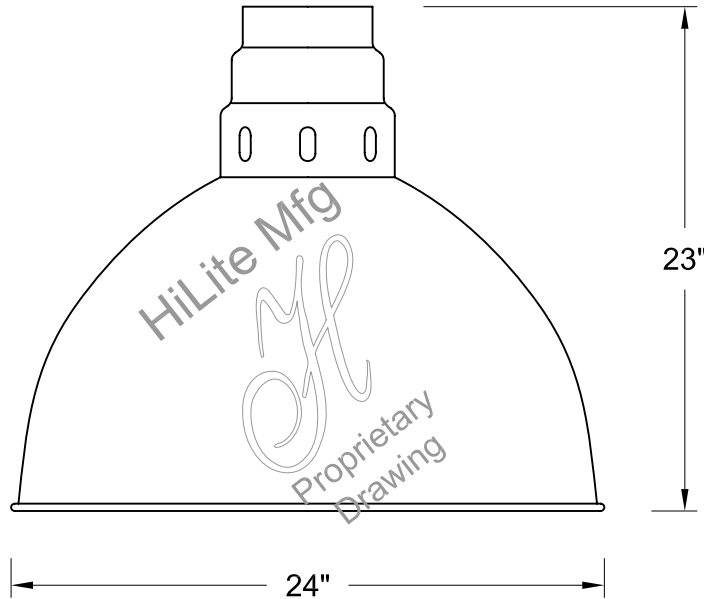

# H-16524 Vented Deep Bowl Shade Collection

Job Name: \_\_\_\_\_

Type: \_\_\_\_\_

Quantity: \_\_\_\_\_

**HI-LITE MFG.  
CO., INC**

13450 Monte Vista Avenue  
Chino, California 91710  
Telephone: (909) 465-1999  
Toll Free: (800) 465-0211  
Fax: (909) 465-0907  
web: www.hilitemfg.com  
e-mail: sales@hilitemfg.com