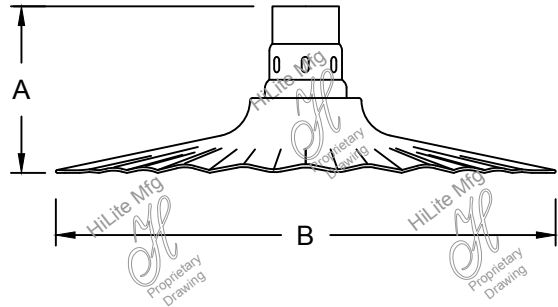

**HI-LITE MFG.
CO., INC.**

13450 Monte Vista Avenue
Chino, California 91710
Telephone: (909) 465-1999
Fax: (909) 465-0907

Job Name: _____
Type: _____
Quantity: _____

Vented Radial Shade Collection

Item Number	Height (A)	Width (B)
H-19314	8"	14"
H-19316	8"	16"
H-19318	8"	18"
H-19320	8"	20"
H-19322	8"	22"
H-19324	8"	24"

Fixture No.	Fixture Color	Mounting	Mounting Color	Optional Accessories	Accessory Color	Wattage/Lamp options	Ballast	Voltage
H-19314 H-19316 H-19318 H-19320 H-19322 H-19324	Standard ⁽¹⁾ 91 (Black) 93 (White) 95 (Dk. Grn) 96 (Galv.) BR47 (Rust) BK01, GN20.	Mounting Options 1/2" 3/4" Cord Options⁽²⁾ CB8 (8' Blk Cord) CW8 (8' Wht Cord) CG8 (8' Gray Mesh Cord) Custom Cord Options⁽²⁾ CB (Black) CW (White) CG (Gray Mesh) Specify length. Stem Options (Stem 1/2") ST Specify length and canopy. HSC (Canopy) SMC (Canopy) Flush Mount Options FHSC FSMC Arm Options B-1 HL-K HL-A HL-U HL-H P-1 HL-C P-3 HL-D For all arms and specs see pages 321-344.	Standard 91 (Black) 93 (White) 95 (Dk. Grn) 96 (Galv.) BR47 (Rust)	CGU (Cast guard & glass) LCGU (Large cast guard & glass) WGU (Wire guard & glass) LWGU (Large wire guard & glass) ARN (Acorn globe) LARN (Large acorn globe) WGR (Wire guard) SK (Swivel knuckle) FX (Flexible tubing for cord mounted fixture only) For specs and glass color see pages 321-344.	Standard 91 (Black) 93 (White) 95 (Dk. Grn) 96 (Galv.) BR47 (Rust)	Incandescent ⁽⁶⁾ (Fixture is standard 200W. Do not specify.) CFL ^{(3) (6)} (Compact Fluorescent) 13/CFL 18/CFL 26/32/42/CFL 26/CFL 32/CFL 42/CFL 57/CFL DMB (Dimmable Ballast for CFL. Add to Part No.) HID ⁽³⁾ (High Intensity Discharge) MH ^{(3) (6)} (Metal Halide) 35/MH 50/MH 70/MH 100/MH 150/MH 175/MH HPS ^{(3) (6)} (High Pressure Sodium) 50/HPS 70/HPS 100/HPS 150/HPS	Ballast option not available for INC. RB ⁽⁴⁾ (Remote) BCM (Canopy Mount) PLB ⁽⁵⁾ (Postline) For specs see pages 341-343.	Incandescent (Fixture is standard 120V. Do not specify.) CFL M (Multi 120/277V) HID RB and BCM M (Multi 120/208/240/277V) PLB 1 (120V) 2 (277V)
						LED See LED specification sheet.	LED See specifications for complete part number.	LED See specifications for complete part number.

H-19314 - 91 / 1/2" - 91 / CGU-CLR - 91 / 13/CFL - BCM - M

ORDER EXAMPLE
(USE THIS FORMAT TO PLACE ORDER)

Notes:

- (1) For interior finish of fixture refer to color chart on pages 344-348.
- (2) Cord Mounting wattage not to exceed 100 for HID. Gray Mesh Cord not available for HID.
- (3) Requires Globe Option. (See pages 339-341 for Globe Options)
  Max Wattages for CGU and WGU are 100W INC, 32W CFL and 100W HID.
  Max Wattages for LWGU, LCGU, ARN and LARN are 200W INC, 57W CFL and 175W HID.
- (4) (RB) Remote Ballast not available for Fluorescent Lamping.

- (5) (PLB) Post Line Ballast must specify 120V or 277V.
  (PLB) 50W MH requires a 3" dia. pole.
  (PLB) 70W and 100W MH require a 4" dia. pole.
  (PLB) 50W, 70W, 100W and 150W HPS require a 3" dia. pole.
- (6) Socket Bases: INC and HID are medium base. CFL is GX24Q.

Cord-hung fixtures: suitable for dry location only.
Stem-hung fixtures: suitable for damp & dry location.
Gooseneck, post mount & wall bracket fixtures: suitable for wet, damp & dry location.