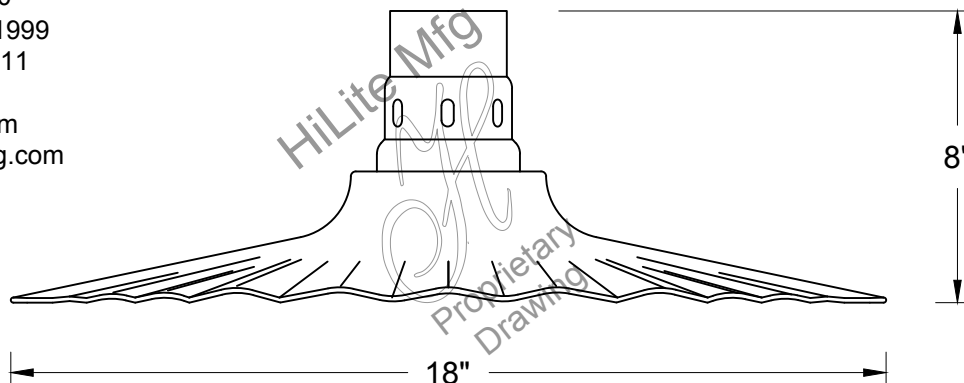

H-19318

Vented Radial Shade Collection

Job Name:
Type:
Quantity:

**HI-LITE MFG.
CO., INC**

13450 Monte Vista Avenue
Chino, California 91710
Telephone: (909) 465-1999
Toll Free: (800) 465-0211
Fax: (909) 465-0907
web: www.hilitemfg.com
e-mail: sales@hilitemfg.com

FINISH -Offered in exceptional finishes, comprised of: polyester/polished powder coat, baking enamel liquid, raw metal, or galvanized finishes.

Standard Finishes are: 91(Black), 93(White), 95(Dark Green), 96(Galvanized), BR47(Powder Coat Rust), BK01(Black Texture), GN20(Powder Coat Patina).

Upgraded Finishes are: 29, 66, 82, 90, 92, 94, 97, 99, 100, 103, 104, 105, 110, 112, 113, 114, 115, 117, 118, 119, 120, 127, 128, 129, 133, 134, 135, 136, 98, 101, 102, 137, 138, 139, 140, 121, 122, 123, 124, 125, 126, 11, 01, 22, 25, 33, 77, 89, 24, 44, 48, 49, 15, 16.

For interior finish of fixture refer to color chart on pages 344-348.

MOUNTING - Cord, Stem, Arm, and Flush mounting available.

ACCESSORIES - CGU(Cast Guard and Glass), LCGU(Large Cast Guard and Glass), WGU(Wire Guard and Glass), LWGU(Large Wire Guard and Glass) and ARN(Acorn Globe), LARN(Large Acorn Globe), SK(Swivel Knuckle) and FX(Flexible tubing for cord mounted fixture only) available.

REFLECTOR - Heavy duty, spun shade, aluminum 6061-0 and/or 1100-0, galvanized 22 gauge, steel 20/22 gauge, copper 032/040 and brass 032/040 construction. Dependant on finish.

SOCKETS/LAMPS - Available in:

Incandescent

- rated 200 watt max/120 volt, medium base.

Compact Fluorescent(CFL)

- rated 13/18/26/32/42/57 watt max/120/277 volt, GX24Q base.

Metal Halide(MH)

- rated 35/50/70/100/150/175 watt max/120/208/240/277 volt, medium base, 4KV socket.

High Pressure Sodium(HPS)

- rated 50/70/100/150 watt max/120/277 volt, medium base.

Light-Emitted Diode(LED)

-See LED specification sheet.

MADE IN THE U.S.A.

Suitable for wet location.
(Except when cord mounted)