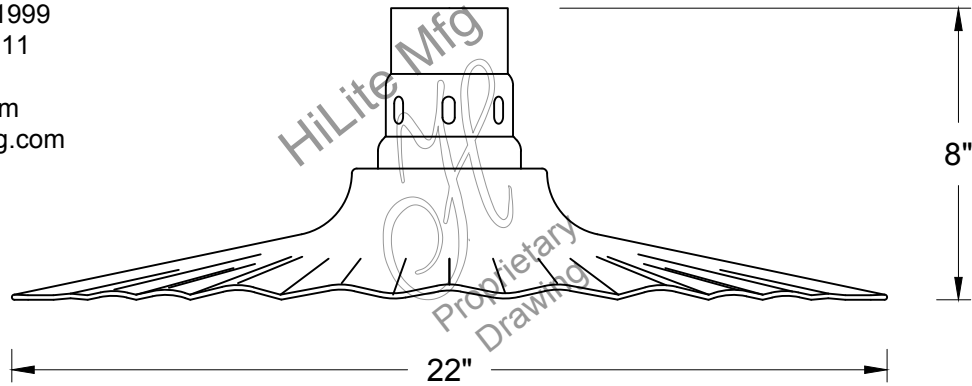

**HI-LITE MFG.
CO., INC**

13450 Monte Vista Avenue
Chino, California 91710
Telephone: (909) 465-1999
Toll Free: (800) 465-0211
Fax: (909) 465-0907
web: www.hilitemfg.com
e-mail: sales@hilitemfg.com

H-19322 Vented Radial Shade Collection

Job Name:
Type:
Quantity:

FINISH -Offered in exceptional finishes, comprised of: polyester/polished powder coat, baking enamel liquid, raw metal, or galvanized finishes.

Standard Finishes are: 91(Black), 93(White), 95(Dark Green), 96(Galvanized), BR47(Powder Coat Rust), BK01(Black Texture), GN20(Powder Coat Patina).

Upgraded Finishes are: 29, 66, 82, 90, 92, 94, 97, 99, 100, 103, 104, 105, 110, 112, 113, 114, 115, 117, 118, 119, 120, 127, 128, 129, 133, 134, 135, 136, 98, 101, 102, 137, 138, 139, 140, 121, 122, 123, 124, 125, 126, 11, 01, 22, 25, 33, 77, 89, 24, 44, 48, 49, 15, 16.

For interior finish of fixture refer to color chart on pages 344-348.

MOUNTING - Cord, Stem, Arm, and Flush mounting available.

ACCESSORIES - CGU(Cast Guard and Glass), LCGU(Large Cast Guard and Glass), WGU(Wire Guard and Glass), LWGU(Large Wire Guard and Glass) and ARN(Acorn Globe), LARN(Large Acorn Globe), SK(Swivel Knuckle) and FX(Flexible tubing for cord mounted fixture only) available.

REFLECTOR - Heavy duty, spun shade, aluminum 6061-0 and/or 1100-0, galvanized 22 gauge, steel 20/22 gauge, copper 032/040 and brass 032/040 construction. Dependant on finish.

SOCKETS/LAMPS - Available in:

Incandescent

- rated 200 watt max/120 volt, medium base.

Compact Fluorescent(CFL)

- rated 13/18/26/32/42/57 watt max/120/277 volt, GX24Q base.

Metal Halide(MH)

- rated 35/50/70/100/150/175 watt max/120/208/240/277 volt, medium base, 4KV socket.

High Pressure Sodium(HPS)

- rated 50/70/100/150 watt max/120/277 volt, medium base.

Light-Emitted Diode(LED)

-See LED specification sheet.

MADE IN THE U.S.A.

Suitable for wet location.
(Except when cord mounted)