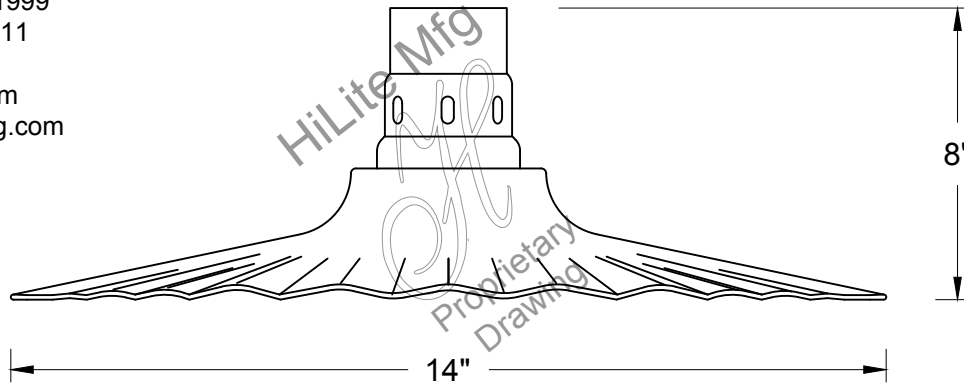

H-19314

Vented Radial Shade Collection

Job Name: _____

Type: _____

Quantity: _____

*HI-LITE MFG.
CO., INC*

13450 Monte Vista Avenue
Chino, California 91710
Telephone: (909) 465-1999
Toll Free: (800) 465-0211
Fax: (909) 465-0907
web: www.hilitemfg.com
e-mail: sales@hilitemfg.com

FINISH - Offered in exceptional finishes, comprised of: polyester/polished powder coat, baking enamel liquid, raw metal, or galvanized finishes.

Standard Finishes are: 91(Black), 93(White), 95(Dark Green), 96(Galvanized), BR47(Powder Coat Rust), BK01(Black Texture), GN20(Powder Coat Patina).

Upgraded Finishes are: 29, 66, 82, 90, 92, 94, 97, 99, 100, 103, 104, 105, 110, 112, 113, 114, 115, 117, 118, 119, 120, 127, 128, 129, 133, 134, 135, 136, 98, 101, 102, 137, 138, 139, 140, 121, 122, 123, 124, 125, 126, 11, 01, 22, 25, 33, 77, 89, 24, 44, 48, 49, 15, 16.

For interior finish of fixture refer to color chart on pages 344-348.

MOUNTING - Cord, Stem, Arm, and Flush mounting available.

ACCESSORIES - CGU(Cast Guard and Glass), LCGU(Large Cast Guard and Glass), WGU(Wire Guard and Glass), LWGU(Large Wire Guard and Glass) and ARN(Acorn Globe), LARN(Large Acorn Globe), SK(Swivel Knuckle) and FX(Flexible tubing for cord mounted fixture only) available.

REFLECTOR - Heavy duty, spun shade, aluminum 6061-0 and/or 1100-0, galvanized 22 gauge, steel 20/22 gauge, copper 032/040 and brass 032/040 construction. Dependant on finish.

SOCKETS/LAMPS - Available in:

Incandescent

- rated 200 watt max/120 volt, medium base.

Compact Fluorescent(CFL)

- rated 13/18/26/32/42/57 watt max/120/277 volt, GX24Q base.

Metal Halide(MH)

- rated 35/50/70/100/150/175 watt max/120/208/240/277 volt, medium base, 4KV socket.

High Pressure Sodium(HPS)

- rated 50/70/100/150 watt max/120/277 volt, medium base.

Light-Emitted Diode(LED)

-See LED specification sheet.

MADE IN THE U.S.A.

Suitable for wet location.
(Except when cord mounted)