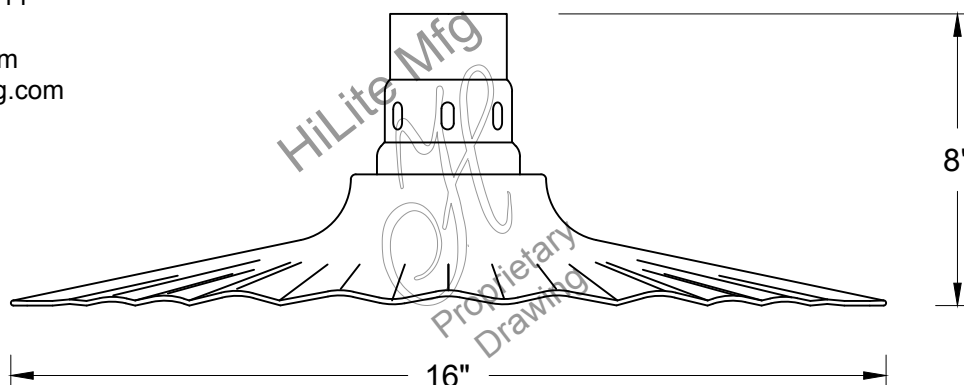

H-19316

Vented Radial Shade Collection

HI-LITE MFG.
CO., INC

13450 Monte Vista Avenue
Chino, California 91710
Telephone: (909) 465-1999
Toll Free: (800) 465-0211
Fax: (909) 465-0907
web: www.hilitemfg.com
e-mail: sales@hilitemfg.com

Job Name:
Type:
Quantity:

FINISH -Offered in exceptional finishes, comprised of: polyester/polished powder coat, baking enamel liquid, raw metal, or galvanized finishes.

Standard Finishes are: 91(Black), 93(White), 95(Dark Green), 96(Galvanized), BR47(Powder Coat Rust), BK01(Black Texture), GN20(Powder Coat Patina).

Upgraded Finishes are: 29, 66, 82, 90, 92, 94, 97, 99, 100, 103, 104, 105, 110, 112, 113, 114, 115, 117, 118, 119, 120, 127, 128, 129, 133, 134, 135, 136, 98, 101, 102, 137, 138, 139, 140, 121, 122, 123, 124, 125, 126, 11, 01, 22, 25, 33, 77, 89, 24, 44, 48, 49, 15, 16.

For interior finish of fixture refer to color chart on pages 344-348.

MOUNTING - Cord, Stem, Arm, and Flush mounting available.

ACCESSORIES - CGU(Cast Guard and Glass), LCGU(Large Cast Guard and Glass), WGU(Wire Guard and Glass), LWGU(Large Wire Guard and Glass) and ARN(Acorn Globe), LARN(Large Acorn Globe), SK(Swivel Knuckle) and FX(Flexible tubing for cord mounted fixture only) available.

REFLECTOR - Heavy duty, spun shade, aluminum 6061-0 and/or 1100-0, galvanized 22 gauge, steel 20/22 gauge, copper 032/040 and brass 032/040 construction. Dependant on finish.

SOCKETS/LAMPS - Available in:

Incandescent

- rated 200 watt max/120 volt, medium base.

Compact Fluorescent(CFL)

- rated 13/18/26/32/42/57 watt max/120/277 volt, GX24Q base.

Metal Halide(MH)

- rated 35/50/70/100/150/175 watt max/120/208/240/277 volt, medium base, 4KV socket.

High Pressure Sodium(HPS)

- rated 50/70/100/150 watt max/120/277 volt, medium base.

Light-Emitted Diode(LED)

-See LED specification sheet.

MADE IN THE U.S.A.

Suitable for wet location.
(Except when cord mounted)