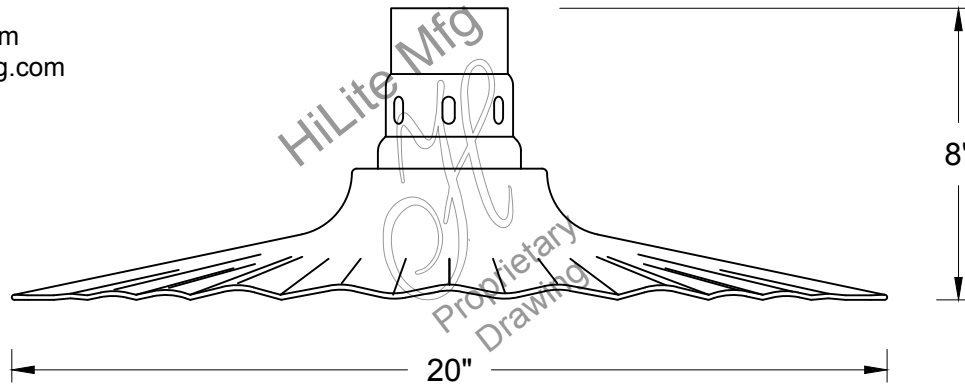

**HI-LITE MFG.
CO., INC**

13450 Monte Vista Avenue
Chino, California 91710
Telephone: (909) 465-1999
Toll Free: (800) 465-0211
Fax: (909) 465-0907
web: www.hilitemfg.com
e-mail: sales@hilitemfg.com

H-19320

Vented Radial Shade Collection

Job Name:	_____
Type:	_____
Quantity:	_____

FINISH -Offered in exceptional finishes, comprised of: polyester/polished powder coat, baking enamel liquid, raw metal, or galvanized finishes.

Standard Finishes are: 91(Black), 93(White), 95(Dark Green), 96(Galvanized), BR47(Powder Coat Rust), BK01(Black Texture), GN20(Powder Coat Patina).

Upgraded Finishes are: 29, 66, 82, 90, 92, 94, 97, 99, 100, 103, 104, 105, 110, 112, 113, 114, 115, 117, 118, 119, 120, 127, 128, 129, 133, 134, 135, 136, 98, 101, 102, 137, 138, 139, 140, 121, 122, 123, 124, 125, 126, 11, 01, 22, 25, 33, 77, 89, 24, 44, 48, 49, 15, 16.

For interior finish of fixture refer to color chart on pages 344-348.

MOUNTING - Cord, Stem, Arm, and Flush mounting available.

ACCESSORIES - CGU(Cast Guard and Glass), LCGU(Large Cast Guard and Glass), WGU(Wire Guard and Glass), LWGU(Large Wire Guard and Glass) and ARN(Acorn Globe), LARN(Large Acorn Globe), SK(Swivel Knuckle) and FX(Flexible tubing for cord mounted fixture only) available.

REFLECTOR - Heavy duty, spun shade, aluminum 6061-0 and/or 1100-0, galvanized 22 gauge, steel 20/22 gauge, copper 032/040 and brass 032/040 construction. Dependant on finish.

SOCKETS/LAMPS - Available in:

Incandescent

- rated 200 watt max/120 volt, medium base.

Compact Fluorescent(CFL)

- rated 13/18/26/32/42/57 watt max/120/277 volt, GX24Q base.

Metal Halide(MH)

- rated 35/50/70/100/150/175 watt max/120/208/240/277 volt, medium base, 4KV socket.

High Pressure Sodium(HPS)

- rated 50/70/100/150 watt max/120/277 volt, medium base.

Light-Emitted Diode(LED)

-See LED specification sheet.

MADE IN THE U.S.A.

Suitable for wet location.
(Except when cord mounted)