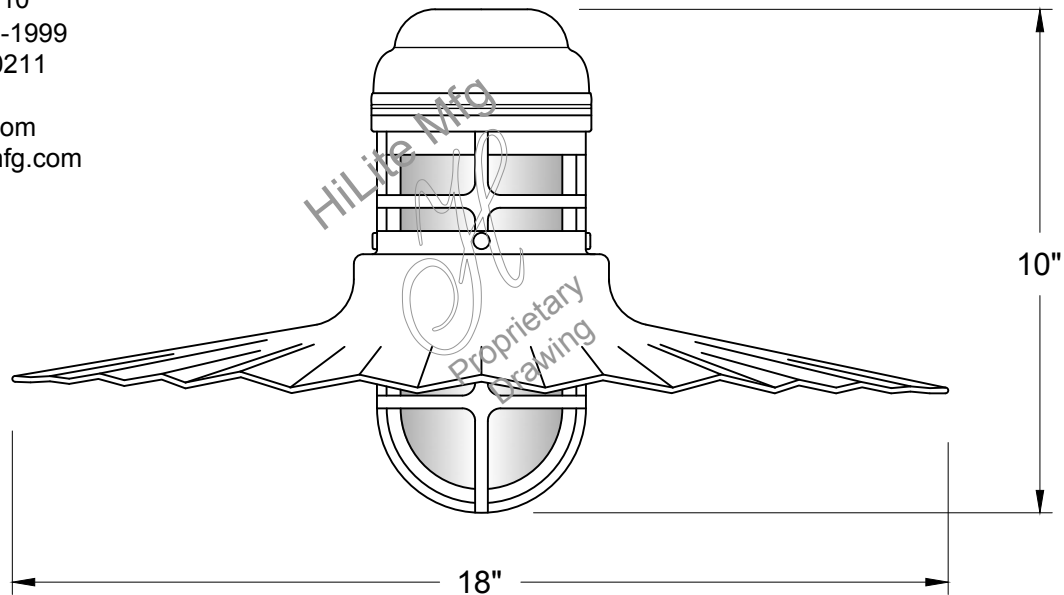

**HI-LITE MFG.
CO., INC**

13450 Monte Vista Avenue
Chino, California 91710
Telephone: (909) 465-1999
Toll Free: (800) 465-0211
Fax: (909) 465-0907
web: www.hilitemfg.com
e-mail: sales@hilitemfg.com

H-19218

Cast Guard Radial Shade Collection

Job Name:	_____
Type:	_____
Quantity:	_____

FINISH - Offered in exceptional finishes, comprised of: polyester/polished powder coat, baking enamel liquid, raw metal, or galvanized finishes.

Standard Finishes are: 91(Black), 93(White), 95(Dark Green), 96(Galvanized), BR47(Powder Coat Rust), BK01(Black Texture), GN20(Powder Coat Patina).

Upgraded Finishes are: 29, 66, 82, 90, 92, 94, 97, 99, 100, 103, 104, 105, 110, 112, 113, 114, 115, 117, 118, 119, 120, 127, 128, 129, 133, 134, 135, 136, 98, 101, 102, 137, 138, 139, 140, 121, 122, 123, 124, 125, 126, 11, 01, 22, 25, 33, 77, 89, 24, 44, 48, 49, 15, 16.

For interior finish of fixture refer to color chart on pages 344-348.

MOUNTING - Cord, Stem, Arm, and Flush mounting available.

ACCESSORIES - SK(Swivel Knuckle) and FX(Flexible tubing for cord mounted fixture only) available.

LENS OPTION - CLR(Clear), RIB(Clear Ribbed), FR(Frost), RD(Red), BL(Blue), GRN(Green), AM(Amber) and AMC(Amber Crackle) available.

REFLECTOR - Heavy duty, spun shade, aluminum 6061-0 and/or 1100-0, galvanized 22 gauge, steel 20/22 gauge, copper 032/040 and brass 032/040 construction. Dependant on finish.

SOCKETS/LAMPS - Available in:

Incandescent

- rated 100 watt max/120 volt, medium base.

Compact Fluorescent(CFL)

- rated 13/18/26/32 watt max/120/277 volt, GX24Q base.

Metal Halide(MH)

- rated 35/50/70/100 watt max/120/208/240/277 volt, medium base, 4KV socket.

High Pressure Sodium(HPS)

- rated 50/70/100 watt max/120/277 volt, medium base.

Light-Emitted Diode(LED)

-See LED specification sheet.

MADE IN THE U.S.A.

Suitable for wet location.
(Except when cord mounted)