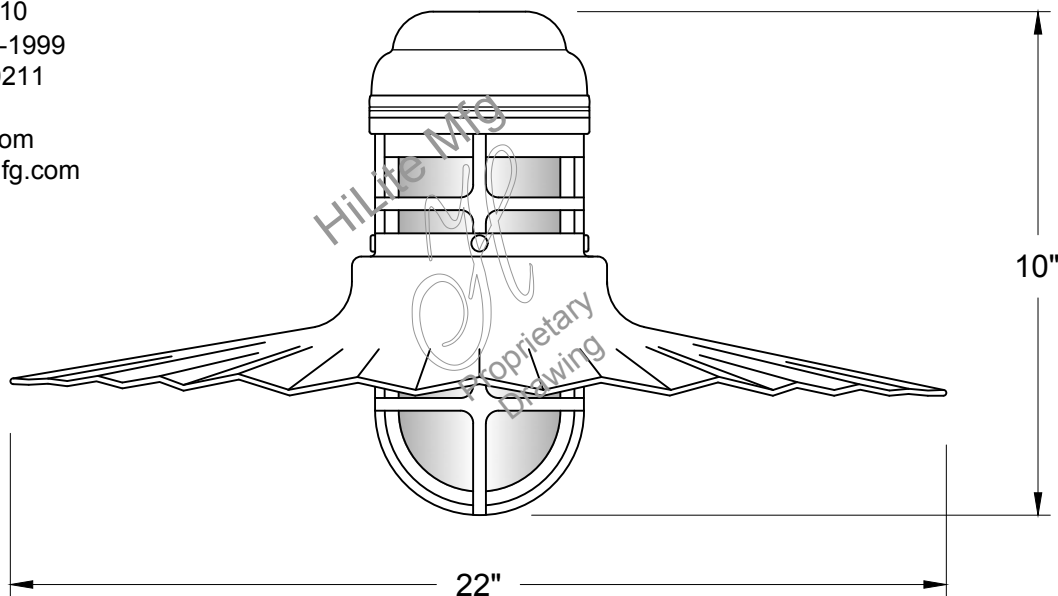

H-19222

Cast Guard Radial Shade Collection

Job Name:

Type:

Quantity:

*HI-LITE MFG.
CO., INC*

13450 Monte Vista Avenue
Chino, California 91710
Telephone: (909) 465-1999
Toll Free: (800) 465-0211
Fax: (909) 465-0907
web: www.hilitemfg.com
e-mail: sales@hilitemfg.com

FINISH -Offered in exceptional finishes, comprised of: polyester/polished powder coat, baking enamel liquid, raw metal, or galvanized finishes.

Standard Finishes are: 91(Black), 93(White), 95(Dark Green), 96(Galvanized), BR47(Powder Coat Rust), BK01(Black Texture), GN20(Powder Coat Patina).

Upgraded Finishes are: 29, 66, 82, 90, 92, 94, 97, 99, 100, 103, 104, 105, 110, 112, 113, 114, 115, 117, 118, 119, 120, 127, 128, 129, 133, 134, 135, 136, 98, 101, 102, 137, 138, 139, 140, 121, 122, 123, 124, 125, 126, 11, 01, 22, 25, 33, 77, 89, 24, 44, 48, 49, 15, 16.

For interior finish of fixture refer to color chart on pages 344-348.

MOUNTING - Cord, Stem, Arm, and Flush mounting available.

ACCESSORIES - SK(Swivel Knuckle) and FX(Flexible tubing for cord mounted fixture only) available.

LENS OPTION - CLR(Clear), RIB(Clear Ribbed), FR(Frost), RD(Red), BL(Blue), GRN(Green), AM(Amber) and AMC(Amber Crackle) available.

REFLECTOR - Heavy duty, spun shade, aluminum 6061-0 and/or 1100-0, galvanized 22 gauge, steel 20/22 gauge, copper 032/040 and brass 032/040 construction. Dependant on finish.

SOCKETS/LAMPS - Available in:

Incandescent

- rated 100 watt max/120 volt, medium base.

Compact Fluorescent(CFL)

- rated 13/18/26/32 watt max/120/277 volt, GX24Q base.

Metal Halide(MH)

- rated 35/50/70/100 watt max/120/208/240/277 volt, medium base, 4KV socket.

High Pressure Sodium(HPS)

- rated 50/70/100 watt max/120/277 volt, medium base.

Light-Emitted Diode(LED)

-See LED specification sheet.

MADE IN THE U.S.A.

Suitable for wet location.
(Except when cord mounted)