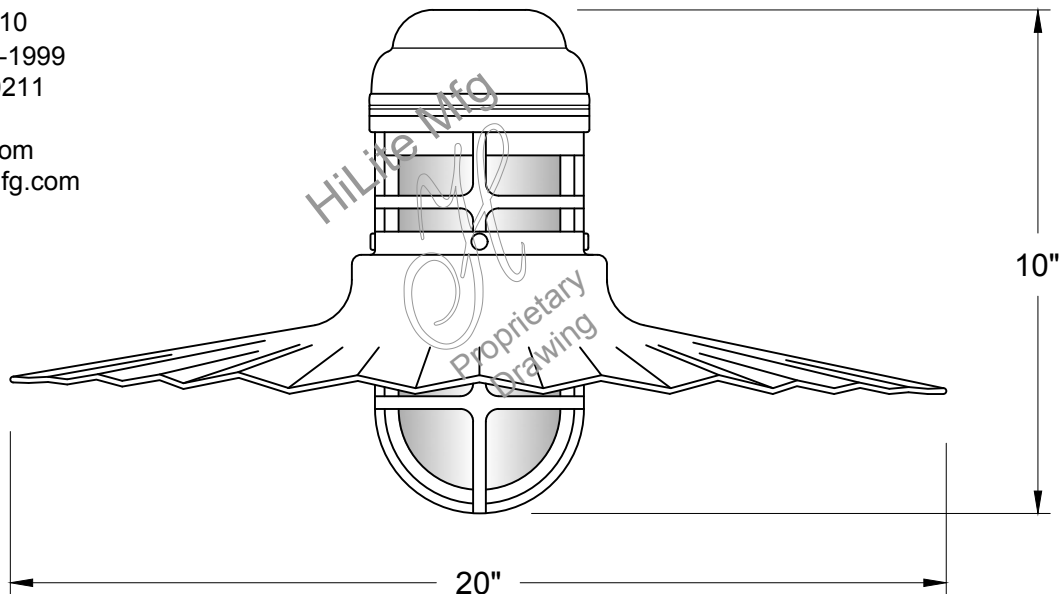

**HI-LITE MFG.
CO., INC**

13450 Monte Vista Avenue
Chino, California 91710
Telephone: (909) 465-1999
Toll Free: (800) 465-0211
Fax: (909) 465-0907
web: www.hilitemfg.com
e-mail: sales@hilitemfg.com

H-19220

Cast Guard Radial Shade Collection

Job Name:	_____
Type:	_____
Quantity:	_____

FINISH -Offered in exceptional finishes, comprised of: polyester/polished powder coat, baking enamel liquid, raw metal, or galvanized finishes.

Standard Finishes are: 91(Black), 93(White), 95(Dark Green), 96(Galvanized), BR47(Powder Coat Rust), BK01(Black Texture), GN20(Powder Coat Patina).

Upgraded Finishes are: 29, 66, 82, 90, 92, 94, 97, 99, 100, 103, 104, 105, 110, 112, 113, 114, 115, 117, 118, 119, 120, 127, 128, 129, 133, 134, 135, 136, 98, 101, 102, 137, 138, 139, 140, 121, 122, 123, 124, 125, 126, 11, 01, 22, 25, 33, 77, 89, 24, 44, 48, 49, 15, 16.

For interior finish of fixture refer to color chart on pages 344-348.

MOUNTING - Cord, Stem, Arm, and Flush mounting available.

ACCESSORIES - SK(Swivel Knuckle) and FX(Flexible tubing for cord mounted fixture only) available.

LENS OPTION - CLR(Clear), RIB(Clear Ribbed), FR(Frost), RD(Red), BL(Blue), GRN(Green), AM(Amber) and AMC(Amber Crackle) available.

REFLECTOR - Heavy duty, spun shade, aluminum 6061-0 and/or 1100-0, galvanized 22 gauge, steel 20/22 gauge, copper 032/040 and brass 032/040 construction. Dependant on finish.

SOCKETS/LAMPS - Available in:

Incandescent

- rated 100 watt max/120 volt, medium base.

Compact Fluorescent(CFL)

- rated 13/18/26/32 watt max/120/277 volt, GX24Q base.

Metal Halide(MH)

- rated 35/50/70/100 watt max/120/208/240/277 volt, medium base, 4KV socket.

High Pressure Sodium(HPS)

- rated 50/70/100 watt max/120/277 volt, medium base.

Light-Emitted Diode(LED)

-See LED specification sheet.

MADE IN THE U.S.A.

Suitable for wet location.
(Except when cord mounted)