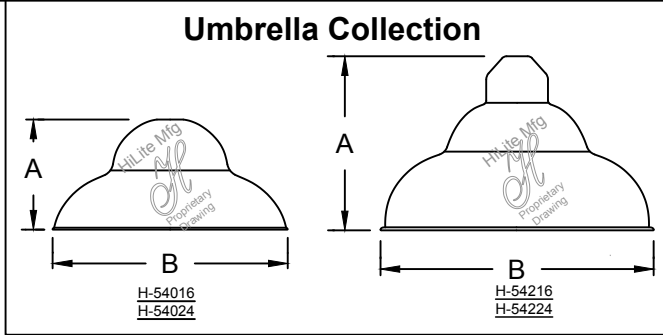

Fixture No.	Fixture Color	Mounting	Mounting Color	Optional Accessories	Accessory Color	Wattage/Lamp options	Ballast	Voltage
H-54016 H-54024 H-54216 H-54224	Standard (1) 91 (Black) 93 (White) 95 (Dk. Grn) 96 (Galv.) BR47 (Rust) BK01, GN20. Upgraded ⁽¹⁾ Finishes. 29, 66, 82, 92, 94, 97, 100, 103, 104, 105, 112, 113, 114, 117, 118, 119, 127, 128, 133, 134, 135, 136, 98, 101, 102, 137, 139, 140, 121, 122, 123, 124, 11, 01, 22, 25, 33, 77, 89, 24, 44, 48, 49. For finish specs see pages 344-348.	Mounting Options 1/2" 3/4" Cord Options ⁽²⁾ CB8 (8' Blk Cord) CW8 (8' Wht Cord) CG8 (8' Gray Mesh Cord) Custom Cord Options ⁽²⁾ CB (Black) CW (White) CG (Gray Mesh) Specify length. Stem Options (Stem 1/2") ST Specify length and canopy. HSC (Canopy) SMC (Canopy) Flush Mount Options FHSC FSMC Post Top Options ⁽²⁾ 3PTLCGU Arm Options B-1 HL-K HL-A HL-U HL-H P-1 HL-C P-3 HL-D For all arms and specs see pages 321-344.	Standard 91 (Black) 93 (White) 95 (Dk. Grn) 96 (Galv.) BR47 (Rust) For all finishes see pages 344-348.	CGU (Cast guard & glass) LCGU (Large cast guard & glass) WGU (Wire guard & glass) LWGU (Large wire guard & glass) ARN (Acorn globe) LARN (Large acorn globe) WGR (Wire guard) SK (Swivel knuckle) FX (Flexible tubing for cord mounted fixture only) For specs and glass color see pages 321-344.	Standard 91 (Black) 93 (White) 95 (Dk. Grn) 96 (Galv.) BR47 (Rust) For all finishes see pages 344-348.	Incandescent (7) (Fixture is standard 200W. Do not specify.) CFL (4) (7) (Compact Fluorescent) 13/CFL 18/CFL 26/32/42/CFL 26/CFL 32/CFL 42/CFL 57/CFL DMB (Dimmable Ballast for CFL. Add to Part No.) HID (4) (High Intensity Discharge) MH (4) (7) (Metal Halide) 35/MH 50/MH 70/MH 100/MH 150/MH 175/MH HPS (4) (7) (High Pressure Sodium) 50/HPS 70/HPS 100/HPS 150/HPS LED See LED specification sheet.	Ballast option not available for INC. RB (5) (Remote) BCM (Canopy Mount) PLB (6) (Postline) For specs see pages 341-343.	Incandescent (Fixture is standard 120V. Do not specify.) CFL M (Multi 120/277V) HID RB and BCM M (Multi 120/208/ 240/277V) PLB 1 (120V) 2 (277V) LED See specifications for complete part number.