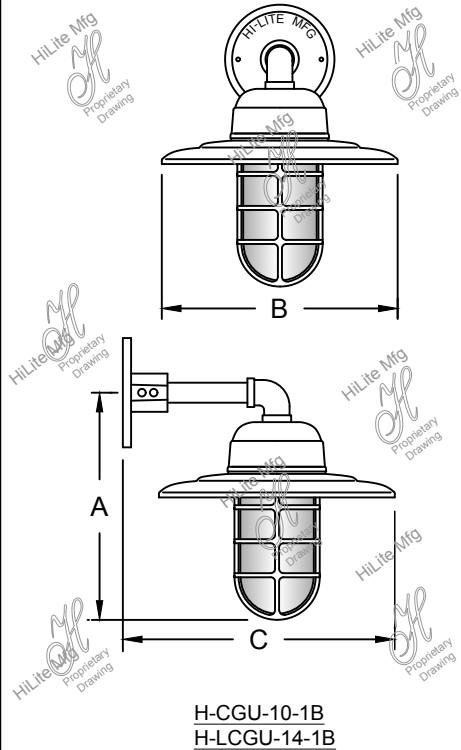

Saucer Vapor Jar Collection