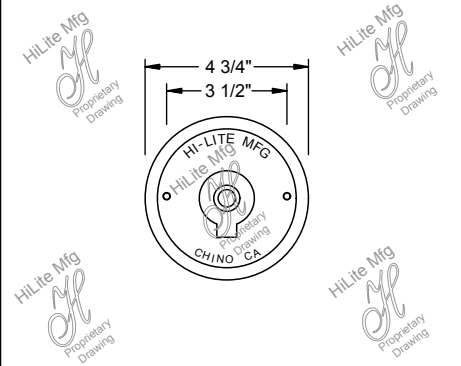

Item Number	Height (A)	Width (B)	Projection (C)
H-CGU-1B	11"	4"	8"
H-CGU-10-1B	10"	10"	11 1/2"
H-LCGU-1B	13"	5"	10 3/4"
H-LCGU-14-1B	13"	13"	15 1/2"

For Wall Mount Only

Fixture No.	Fixture Color	Glass Color	Wattage/Lamp options	Ballast	Voltage
H-CGU-1B⁽¹⁾ H-CGU-10-1B⁽¹⁾ H-LCGU-1B⁽¹⁾ H-LCGU-14-1B⁽¹⁾	Standard 91 (Black) 93 (White) 95 (Dk. Grn) 96 (Galv.) BR47 (Rust) BK01, GN20. Upgraded (2) Finishes. 29, 66, 82, 92, 94, 97, 100, 103, 104, 105, 112, 113, 114, 117, 118, 119, 127, 128, 133, 134, 135, 136, 98, 101, 102, 137, 139, 140, 121, 122, 123, 124, 11, 01, 22, 25, 33, 77, 89, 24, 44, 48, 49. For finish specs see pages 344-348.	CLR (Clear) RIB (Clear Ribbed) FR (Frost) RD (Red) BL (Blue) GRN (Green) AM (Amber) AMC (Amber Crackle)	Incandescent ^{(1) (4)} (Fixture is standard 100W or 200W. Do not specify.) CFL ^{(1) (4)} (Compact Fluorescent) 13/CFL 18/CFL 26/32/42/CFL 26/CFL 32/CFL 42/CFL 57/CFL DMB (Dimmable Ballast for CFL. Add to Part No.) HID ⁽¹⁾ (High Intensity Discharge) MH ^{(1) (4)} (Metal Halide) 35/MH 50/MH 70/MH 100/MH 150/MH 175/MH HPS ^{(1) (4)} (High Pressure Sodium) 50/HPS 70/HPS 100/HPS 150/HPS LED See LED specification sheet.	Ballast option not available for INC. RB ⁽³⁾ (Remote) BCM (Canopy Mount) For specs see pages 341-343.	Incandescent (Fixture is standard 120V. Do not specify.) CFL M (Multi 120/277V) HID RB and BCM M (Multi 120/208/240/277V)

ORDER EXAMPLE
(USE THIS FORMAT TO PLACE ORDER)

Notes:

- (1) H-CGU-1B and H-CGU 10-1B available for 100W Max INC, 32W Max CFL and 100W Max HID. H-LCGU-1B and H-LGCU-14-1B available for 200W Max INC, 57W Max CFL and 175W Max HID. Above fixtures available with WGU wireguard.
- (2) Casting will be painted to match copper or brass finishes.
- (3) (RB) Remote Ballast not available for Fluorescent Lamping.
- (4) Socket Bases: INC and HID are medium base. CFL is GX24Q.

Suitable for wet location.

Saucer Vapor Jar Collection

H-CGU-10-1B
H-LCGU-14-1B

H-CGU-1B
H-LCGU-1B

Mounting Detail