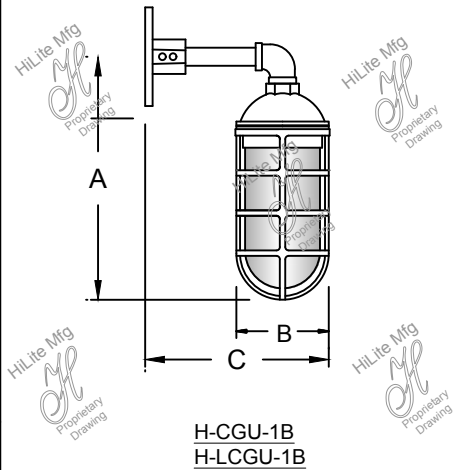

H-CGU-10-1B
H-LCGU-14-1B

H-CGU-1B
H-LCGU-1B