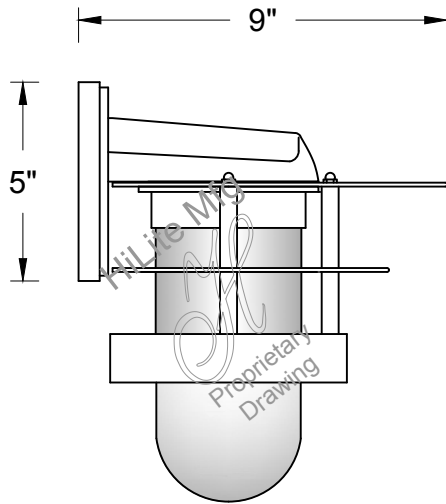

H-31110-1HB Saturn Collection

Job Name:	_____
Type:	_____
Quantity:	_____

HI-LITE MFG.

CO., INC

13450 Monte Vista Avenue

Chino, California 91710

Telephone: (909) 465-1999

Toll Free: (800) 465-0211

Fax: (909) 465-0907

web: www.hilitemfg.com

e-mail: sales@hilitemfg.com

FINISH -Offered in exceptional finishes, comprised of: polyester/polished powder coat, baking enamel liquid, raw metal, or galvanized finishes.

Standard Finishes are: 91(Black), 93(White), 95(Dark Green), 96(Galvanized), BR47(Powder Coat Rust), BK01(Black Texture), GN20(Powder Coat Patina).

Upgraded Finishes are: 29, 66, 82, 90, 92, 94, 97, 99, 100, 103, 104, 105, 110, 112, 113, 114, 115, 117, 118, 119, 120, 127, 128, 129, 133, 134, 135, 136, 11, 98, 101, 102, 137, 138, 139, 140, 121, 122, 123, 124, 125, 126, 01, 22, 25, 33, 77, 89, 24, 44, 48, 49.

For interior finish of fixture refer to color chart on pages 344-348.

MOUNTING - Wall Mount.

LENS OPTION - CLR(Clear), RIB(Clear Ribbed), FR(Frost), RD(Red), BL(Blue), GRN(Green), AM(Amber) and AMC(Amber Crackle) available.

REFLECTOR - Heavy duty, spun shade, aluminum 6061-0 and/or 1100-0, galvanized 22 gauge, steel 20/22 gauge, copper 032/040 and brass 032/040 construction. Dependant on finish.

SOCKETS/LAMPS - Available in:

Incandescent

- rated 100 watt max/120 volt, medium base.

Compact Fluorescent(CFL)

- rated 13/18/26/32 watt max/120/277 volt, GX24Q base.

Metal Halide(MH)

- rated 35/50/70/100 watt max/120/208/240/277 volt, medium base, 4KV socket.

High Pressure Sodium(HPS)

- rated 50/70/100 watt max/120/277 volt, medium base.

Light-Emitted Diode(LED)

-See LED specification sheet.

MADE IN THE U.S.A.

Suitable for wet location.