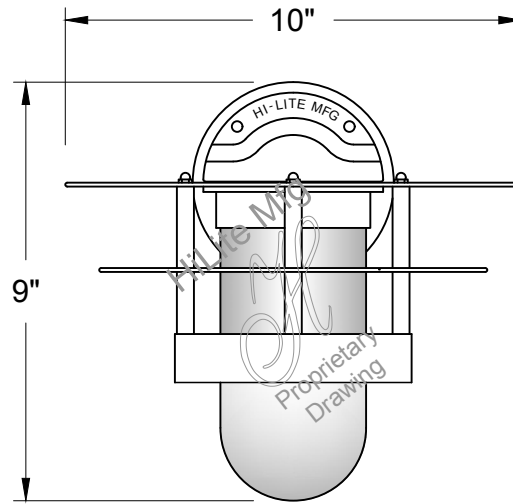

H-31110-1HB Saturn Collection

Job Name:	_____
Type:	_____
Quantity:	_____

HI-LITE MFG.

CO., INC

13450 Monte Vista Avenue

Chino, California 91710

Telephone: (909) 465-1999

Toll Free: (800) 465-0211

Fax: (909) 465-0907

web: www.hilitemfg.com

e-mail: sales@hilitemfg.com

FINISH -Offered in exceptional finishes, comprised of: polyester/polished powder coat, baking enamel liquid, raw metal, or galvanized finishes.

Standard Finishes are: 91(Black), 93(White), 95(Dark Green), 96(Galvanized), BR47(Powder Coat Rust), BK01(Black Texture), GN20(Powder Coat Patina).

Upgraded Finishes are: 29, 66, 82, 90, 92, 94, 97, 99, 100, 103, 104, 105, 110, 112, 113, 114, 115, 117, 118, 119, 120, 127, 128, 129, 133, 134, 135, 136, 11, 98, 101, 102, 137, 138, 139, 140, 121, 122, 123, 124, 125, 126, 01, 22, 25, 33, 77, 89, 24, 44, 48, 49.

For interior finish of fixture refer to color chart on pages 344-348.

MOUNTING - Wall Mount.

LENS OPTION - CLR(Clear), RIB(Clear Ribbed), FR(Frost), RD(Red), BL(Blue), GRN(Green), AM(Amber) and AMC(Amber Crackle) available.

REFLECTOR - Heavy duty, spun shade, aluminum 6061-0 and/or 1100-0, galvanized 22 gauge, steel 20/22 gauge, copper 032/040 and brass 032/040 construction. Dependant on finish.

SOCKETS/LAMPS - Available in:

Incandescent

- rated 100 watt max/120 volt, medium base.

Compact Fluorescent(CFL)

- rated 13/18/26/32 watt max/120/277 volt, GX24Q base.

Metal Halide(MH)

- rated 35/50/70/100 watt max/120/208/240/277 volt, medium base, 4KV socket.

High Pressure Sodium(HPS)

- rated 50/70/100 watt max/120/277 volt, medium base.

Light-Emitted Diode(LED)

-See LED specification sheet.

MADE IN THE U.S.A.

Suitable for wet location.