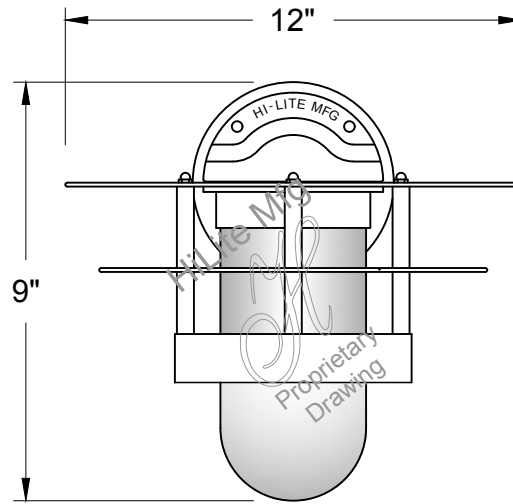

H-31112-1HB Saturn Collection

Job Name: _____

Type: _____

Quantity: _____

HI-LITE MFG.

CO., INC

13450 Monte Vista Avenue

Chino, California 91710

Telephone: (909) 465-1999

Toll Free: (800) 465-0211

Fax: (909) 465-0907

web: www.hilitemfg.com

e-mail: sales@hilitemfg.com

FINISH -Offered in exceptional finishes, comprised of: polyester/polished powder coat, baking enamel liquid, raw metal, or galvanized finishes.

Standard Finishes are: 91(Black), 93(White), 95(Dark Green), 96(Galvanized), BR47(Powder Coat Rust), BK01(Black Texture), GN20(Powder Coat Patina).

Upgraded Finishes are: 29, 66, 82, 90, 92, 94, 97, 99, 100, 103, 104, 105, 110, 112, 113, 114, 115, 117, 118, 119, 120, 127, 128, 129, 133, 134, 135, 136, 11, 98, 101, 102, 137, 138, 139, 140, 121, 122, 123, 124, 125, 126, 01, 22, 25, 33, 77, 89, 24, 44, 48, 49.

For interior finish of fixture refer to color chart on pages 344-348.

MOUNTING - Wall Mount.

LENS OPTION - CLR(Clear), RIB(Clear Ribbed), FR(Frost), RD(Red), BL(Blue), GRN(Green), AM(Amber) and AMC(Amber Crackle) available.

REFLECTOR - Heavy duty, spun shade, aluminum 6061-0 and/or 1100-0, galvanized 22 gauge, steel 20/22 gauge, copper 032/040 and brass 032/040 construction. Dependant on finish.

SOCKETS/LAMPS - Available in:

Incandescent

- rated 100 watt max/120 volt, medium base.

Compact Fluorescent(CFL)

- rated 13/18/26/32 watt max/120/277 volt, GX24Q base.

Metal Halide(MH)

- rated 35/50/70/100 watt max/120/208/240/277 volt, medium base, 4KV socket.

High Pressure Sodium(HPS)

- rated 50/70/100 watt max/120/277 volt, medium base.

Light-Emitted Diode(LED)

-See LED specification sheet.

MADE IN THE U.S.A.

Suitable for wet location.