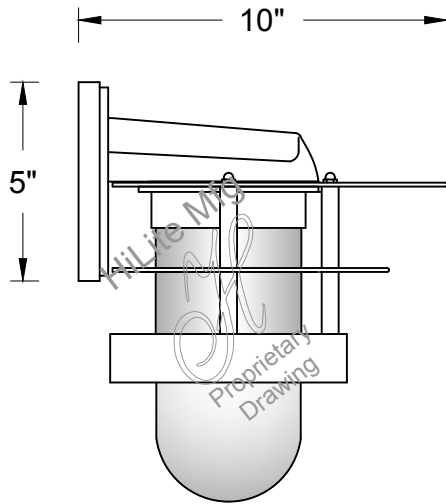

H-31112-1HB Saturn Collection

Job Name: _____

Type: _____

Quantity: _____

HI-LITE MFG.

CO., INC

13450 Monte Vista Avenue

Chino, California 91710

Telephone: (909) 465-1999

Toll Free: (800) 465-0211

Fax: (909) 465-0907

web: www.hilitemfg.com

e-mail: sales@hilitemfg.com

FINISH -Offered in exceptional finishes, comprised of: polyester/polished powder coat, baking enamel liquid, raw metal, or galvanized finishes.

Standard Finishes are: 91(Black), 93(White), 95(Dark Green), 96(Galvanized), BR47(Powder Coat Rust), BK01(Black Texture), GN20(Powder Coat Patina).

Upgraded Finishes are: 29, 66, 82, 90, 92, 94, 97, 99, 100, 103, 104, 105, 110, 112, 113, 114, 115, 117, 118, 119, 120, 127, 128, 129, 133, 134, 135, 136, 11, 98, 101, 102, 137, 138, 139, 140, 121, 122, 123, 124, 125, 126, 01, 22, 25, 33, 77, 89, 24, 44, 48, 49.

For interior finish of fixture refer to color chart on pages 344-348.

MOUNTING - Wall Mount.

LENS OPTION - CLR(Clear), RIB(Clear Ribbed), FR(Frost), RD(Red), BL(Blue), GRN(Green), AM(Amber) and AMC(Amber Crackle) available.

REFLECTOR - Heavy duty, spun shade, aluminum 6061-0 and/or 1100-0, galvanized 22 gauge, steel 20/22 gauge, copper 032/040 and brass 032/040 construction. Dependant on finish.

SOCKETS/LAMPS - Available in:

Incandescent

- rated 100 watt max/120 volt, medium base.

Compact Fluorescent(CFL)

- rated 13/18/26/32 watt max/120/277 volt, GX24Q base.

Metal Halide(MH)

- rated 35/50/70/100 watt max/120/208/240/277 volt, medium base, 4KV socket.

High Pressure Sodium(HPS)

- rated 50/70/100 watt max/120/277 volt, medium base.

Light-Emitted Diode(LED)

-See LED specification sheet.

MADE IN THE U.S.A.

Suitable for wet location.