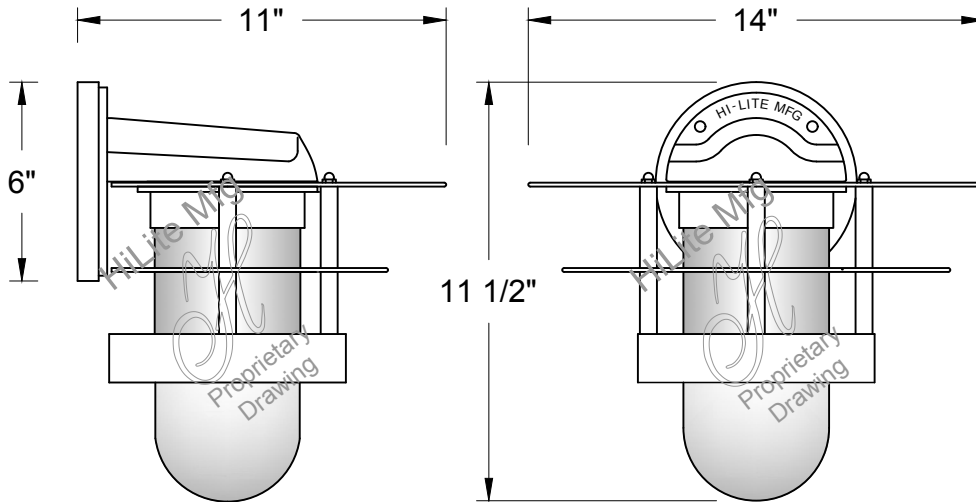

H-31114-1HB Saturn Collection

Job Name: _____

Type: _____

Quantity: _____

HI-LITE MFG.

CO., INC

13450 Monte Vista Avenue
Chino, California 91710
Telephone: (909) 465-1999
Toll Free: (800) 465-0211
Fax: (909) 465-0907
web: www.hilitemfg.com
e-mail: sales@hilitemfg.com

FINISH -Offered in exceptional finishes, comprised of: polyester/polished powder coat, baking enamel liquid, raw metal, or galvanized finishes.

Standard Finishes are: 91(Black), 93(White), 95(Dark Green), 96(Galvanized), BR47(Powder Coat Rust), BK01(Black Texture), GN20(Powder Coat Patina).

Upgraded Finishes are: 29, 66, 82, 90, 92, 94, 97, 99, 100, 103, 104, 105, 110, 112, 113, 114, 115, 117, 118, 119, 120, 127, 128, 129, 133, 134, 135, 136, 11, 98, 101, 102, 137, 138, 139, 140, 121, 122, 123, 124, 125, 126, 01, 22, 25, 33, 77, 89, 24, 44, 48, 49.

For interior finish of fixture refer to color chart on pages 344-348.

MOUNTING - Wall Mount.

LENS OPTION - CLR(Clear), RIB(Clear Ribbed), FR(Frost), RD(Red), BL(Blue), GRN(Green), AM(Amber) and AMC(Amber Crackle) available.

REFLECTOR - Heavy duty, spun shade, aluminum 6061-0 and/or 1100-0, galvanized 22 gauge, steel 20/22 gauge, copper 032/040 and brass 032/040 construction. Dependant on finish.

SOCKETS/LAMPS - Available in:

Incandescent

- rated 200 watt max/120 volt, medium base.

Compact Fluorescent(CFL)

- rated 13/18/26/32/42/57 watt max/120/277 volt, GX24Q base.

Metal Halide(MH)

- rated 35/50/70/100/150/175 watt max/120/208/240/277 volt, medium base, 4KV socket.

High Pressure Sodium(HPS)

- rated 50/70/100/150 watt max/120/277 volt, medium base.

Light-Emitted Diode(LED)

-See LED specification sheet.

MADE IN THE U.S.A.

Suitable for wet location.