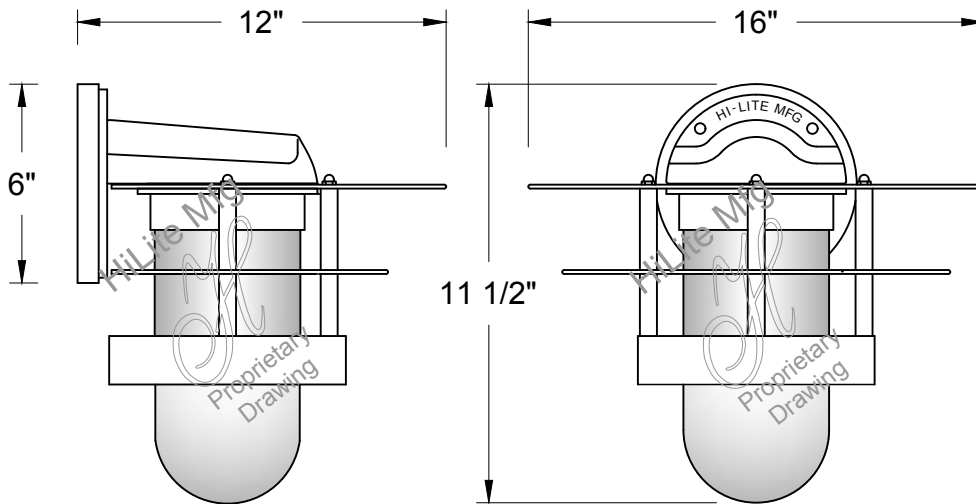

H-31116-1HB Saturn Collection

Job Name: _____

Type: _____

Quantity: _____

HI-LITE MFG.

CO., INC

13450 Monte Vista Avenue
Chino, California 91710
Telephone: (909) 465-1999
Toll Free: (800) 465-0211
Fax: (909) 465-0907
web: www.hilitemfg.com
e-mail: sales@hilitemfg.com

FINISH -Offered in exceptional finishes, comprised of: polyester/polished powder coat, baking enamel liquid, raw metal, or galvanized finishes.

Standard Finishes are: 91(Black), 93(White), 95(Dark Green), 96(Galvanized), BR47(Powder Coat Rust), BK01(Black Texture), GN20(Powder Coat Patina).

Upgraded Finishes are: 29, 66, 82, 90, 92, 94, 97, 99, 100, 103, 104, 105, 110, 112, 113, 114, 115, 117, 118, 119, 120, 127, 128, 129, 133, 134, 135, 136, 11, 98, 101, 102, 137, 138, 139, 140, 121, 122, 123, 124, 125, 126, 01, 22, 25, 33, 77, 89, 24, 44, 48, 49.

For interior finish of fixture refer to color chart on pages 344-348.

MOUNTING - Wall Mount.

LENS OPTION - CLR(Clear), RIB(Clear Ribbed), FR(Frost), RD(Red), BL(Blue), GRN(Green), AM(Amber) and AMC(Amber Crackle) available.

REFLECTOR - Heavy duty, spun shade, aluminum 6061-0 and/or 1100-0, galvanized 22 gauge, steel 20/22 gauge, copper 032/040 and brass 032/040 construction. Dependant on finish.

SOCKETS/LAMPS - Available in:

Incandescent

- rated 200 watt max/120 volt, medium base.

Compact Fluorescent(CFL)

- rated 13/18/26/32/42/57 watt max/120/277 volt, GX24Q base.

Metal Halide(MH)

- rated 35/50/70/100/150/175 watt max/120/208/240/277 volt, medium base, 4KV socket.

High Pressure Sodium(HPS)

- rated 50/70/100/150 watt max/120/277 volt, medium base.

Light-Emitted Diode(LED)

-See LED specification sheet.

MADE IN THE U.S.A.

Suitable for wet location.