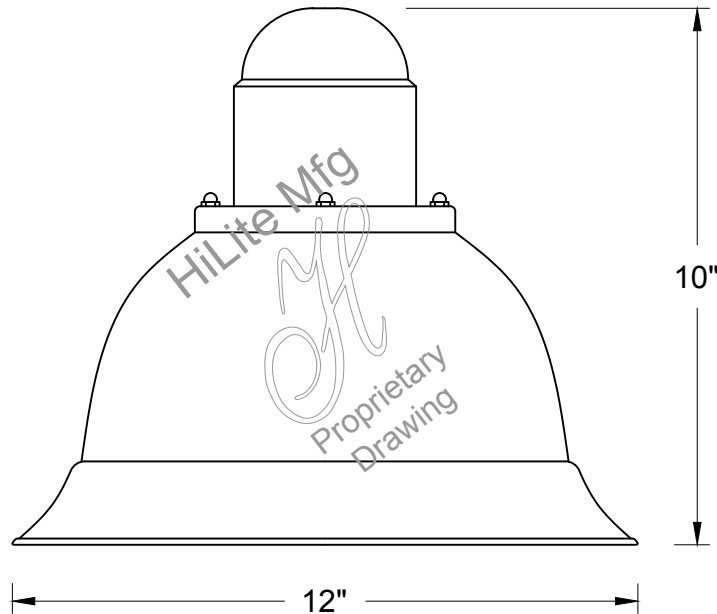

H-51012

Titan Collection

Job Name:
Type:
Quantity:

**HI-LITE MFG.
CO., INC**

13450 Monte Vista Avenue
Chino, California 91710
Telephone: (909) 465-1999
Toll Free: (800) 465-0211
Fax: (909) 465-0907
web: www.hilitemfg.com
e-mail: sales@hilitemfg.com

FINISH -Offered in exceptional finishes, comprised of: polyester/polished powder coat, baking enamel liquid, raw metal, or galvanized finishes.

Standard Finishes are: 91(Black), 93(White), 95(Dark Green), 96(Galvanized), BR47(Powder Coat Rust), BK01(Black Texture), GN20(Powder Coat Patina).

Upgraded Finishes are: 29, 66, 82, 90, 92, 94, 97, 99, 100, 103, 104, 105, 110, 112, 113, 114, 115, 117, 118, 119, 120, 127, 128, 129, 133, 134, 135, 136, 98, 101, 102, 137, 138, 139, 140, 121, 122, 123, 124, 125, 126, 11, 01, 22, 25, 33, 77, 89, 24, 44, 48, 49, 15, 16.

For interior finish of fixture refer to color chart on pages 344-348.

MOUNTING - Cord, Stem, Arm, and Flush mounting available.

ACCESSORIES - CGU(Cast Guard and Glass), LCGU(Large Cast Guard and Glass), WGU(Wire Guard and Glass), LWGU(Large Wire Guard and Glass), ARN(Acorn Globe), LARN(Large Acorn Globe), WGR(Wire Guard), SK(Swivel Knuckle), BGPC(Bottom Glass Panel Conical) and BGPD(Bottom Glass Panel Domed) available.

REFLECTOR - Heavy duty, spun shade, aluminum 6061-0 and/or 1100-0, galvanized 22 gauge, steel 20/22 gauge, copper 032/040 and brass 032/040 construction. Dependant on finish.

SOCKETS/LAMPS - Available in:

Incandescent

- rated 100 watt max/120 volt, medium base.

Compact Fluorescent(CFL)

- rated 13/18/26/32/42/57 watt max/120/277 volt, GX24Q base.

Metal Halide(MH)

- rated 35/50/70/100/150/175 watt max/120/208/240/277 volt, medium base, 4KV socket.

High Pressure Sodium(HPS)

- rated 50/70/100/150 watt max/120/277 volt, medium base.

Light-Emitted Diode(LED)

-See LED specification sheet.

MADE IN THE U.S.A.

Suitable for wet location.
(Except when cord mounted)