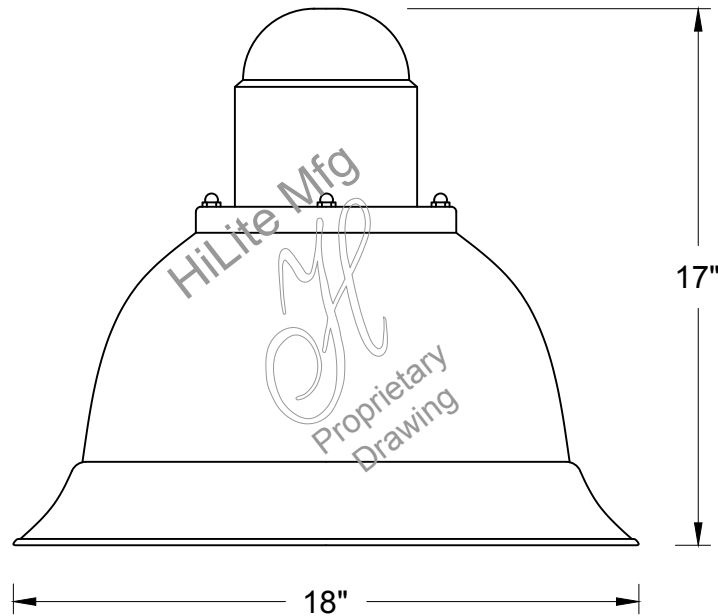

**HI-LITE MFG.
CO., INC**

13450 Monte Vista Avenue
Chino, California 91710
Telephone: (909) 465-1999
Toll Free: (800) 465-0211
Fax: (909) 465-0907
web: www.hilitemfg.com
e-mail: sales@hilitemfg.com

**H-51018
Titan Collection**

Job Name: _____
Type: _____
Quantity: _____

FINISH -Offered in exceptional finishes, comprised of: polyester/polished powder coat, baking enamel liquid, raw metal, or galvanized finishes.

Standard Finishes are: 91(Black), 93(White), 95(Dark Green), 96(Galvanized), BR47(Powder Coat Rust), BK01(Black Texture), GN20(Powder Coat Patina).

Upgraded Finishes are: 29, 66, 82, 90, 92, 94, 97, 99, 100, 103, 104, 105, 110, 112, 113, 114, 115, 117, 118, 119, 120, 127, 128, 129, 133, 134, 135, 136, 98, 101, 102, 137, 138, 139, 140, 121, 122, 123, 124, 125, 126, 11, 01, 22, 25, 33, 77, 89, 24, 44, 48, 49, 15, 16.

For interior finish of fixture refer to color chart on pages 344-348.

MOUNTING - Cord, Stem, Arm, and Flush mounting available.

ACCESSORIES - CGU(Cast Guard and Glass), LCGU(Large Cast Guard and Glass), WGU(Wire Guard and Glass), LWGU(Large Wire Guard and Glass), ARN(Acorn Globe), LARN(Large Acorn Globe), WGR(Wire Guard), SK(Swivel Knuckle), BGPC(Bottom Glass Panel Conical), BGPD(Bottom Glass Panel Domed), OPGL(Opal Globe) and CLGL(Clear Globe) available.

REFLECTOR - Heavy duty, spun shade, aluminum 6061-0 and/or 1100-0, galvanized 22 gauge, steel 20/22 gauge, copper 032/040 and brass 032/040 construction. Dependant on finish.

SOCKETS/LAMPS - Available in:

Incandescent

- rated 100 watt max/120 volt, medium base.

Compact Fluorescent(CFL)

- rated 13/18/26/32/42/57 watt max/120/277 volt, GX24Q base.

Metal Halide(MH)

- rated 35/50/70/100/150/175 watt max/120/208/240/277 volt, medium base, 4KV socket.

High Pressure Sodium(HPS)

- rated 50/70/100/150 watt max/120/277 volt, medium base.

Light-Emitted Diode(LED)

-See LED specification sheet.

MADE IN THE U.S.A.

Suitable for wet location.
(Except when cord mounted)