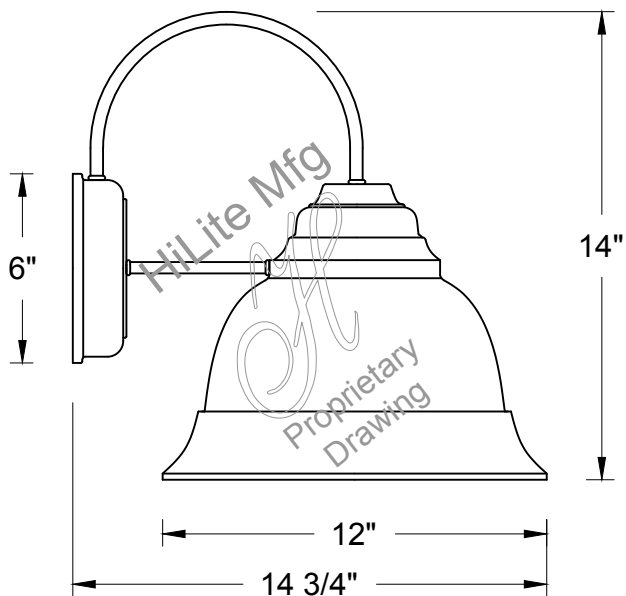

**HI-LITE MFG.
CO., INC**

13450 Monte Vista Avenue
Chino, California 91710
Telephone: (909) 465-1999
Toll Free: (800) 465-0211
Fax: (909) 465-0907
web: www.hilitemfg.com
e-mail: sales@hilitemfg.com

**H-53112-B
Titan Collection**

Job Name: _____
Type: _____
Quantity: _____

FINISH -Offered in exceptional finishes, comprised of: polyester/polished powder coat, baking enamel liquid, raw metal, or galvanized finishes.

Standard Finishes are: 91(Black), 93(White), 95(Dark Green), 96(Galvanized), BR47(Powder Coat Rust), BK01(Black Texture), GN20(Powder Coat Patina).

Upgraded Finishes are: 29, 66, 82, 90, 92, 94, 97, 99, 100, 103, 104, 105, 110, 112, 113, 114, 115, 117, 118, 119, 120, 127, 128, 129, 133, 134, 135, 136, 138, 139, 140, 121, 122, 123, 124, 125, 126, 11, 01, 22, 25, 33, 77, 89.

For interior finish of fixture refer to color chart on pages 344-348.

MOUNTING - Wall mount.

ACCESSORIES - CGU(Cast Guard and Glass), LCGU(Large Cast Guard and Glass), WGR(Wire Guard and Glass), LWGU(Large Wire Guard and Glass), ARN(Acorn Globe), WGR(Wire Guard), BGPC(Bottom Glass Panel Conical), BGPD(Bottom Glass Panel Domed), CLLS(Conical Lens), SDL(Smooth Domed Lens) and SFL(Smooth Flat Lens) available.

REFLECTOR - Heavy duty, spun shade, aluminum 6061-0 and/or 1100-0, galvanized 22 gauge, steel 20/22 gauge, copper 032/040 and brass 032/040 construction. Dependant on finish.

SOCKETS/LAMPS - Available in:

Incandescent
- rated 200 watt max/120 volt, medium base.

Compact Fluorescent(CFL)
- rated 13/18/26/32/42/57 watt max/120/277 volt, GX24Q base.

Metal Halide(MH)
- rated 35/50/70/100/150/175 watt max/120/208/240/277 volt, medium base, 4KV socket.

High Pressure Sodium(HPS)
- rated 50/70/100/150 watt max/120/277 volt, medium base.

Light-Emitted Diode(LED)
-See LED specification sheet.

MADE IN THE U.S.A.

Suitable for wet location.