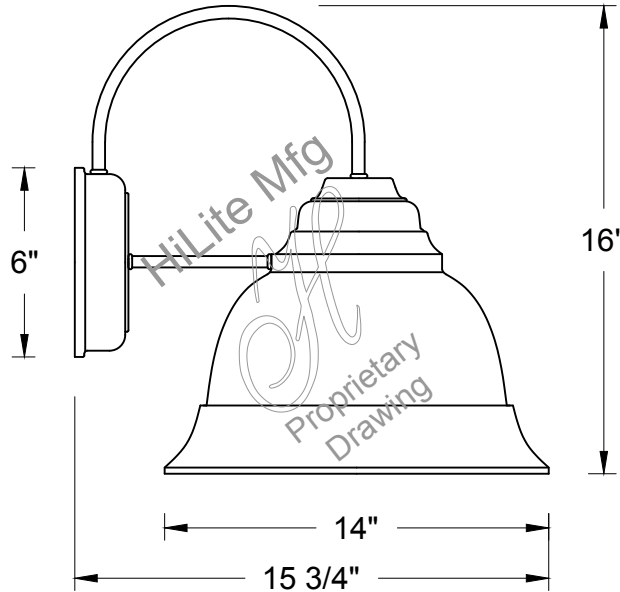

**HI-LITE MFG.
CO., INC**

13450 Monte Vista Avenue
Chino, California 91710
Telephone: (909) 465-1999
Toll Free: (800) 465-0211
Fax: (909) 465-0907
web: www.hilitemfg.com
e-mail: sales@hilitemfg.com

**H-53114-B
Titan Collection**

Job Name: _____
Type: _____
Quantity: _____

FINISH - Offered in exceptional finishes, comprised of: polyester/polished powder coat, baking enamel liquid, raw metal, or galvanized finishes.

Standard Finishes are: 91(Black), 93(White), 95(Dark Green), 96(Galvanized), BR47(Powder Coat Rust), BK01(Black Texture), GN20(Powder Coat Patina).

Upgraded Finishes are: 29, 66, 82, 90, 92, 94, 97, 99, 100, 103, 104, 105, 110, 112, 113, 114, 115, 117, 118, 119, 120, 127, 128, 129, 133, 134, 135, 136, 138, 139, 140, 121, 122, 123, 124, 125, 126, 11, 01, 22, 25, 33, 77, 89.

For interior finish of fixture refer to color chart on pages 344-348.

MOUNTING - Wall mount.

ACCESSORIES - CGU(Cast Guard and Glass), LCGU(Large Cast Guard and Glass), WGR(Wire Guard and Glass), LWGU(Large Wire Guard and Glass), ARN(Acorn Globe), WGR(Wire Guard), BGPC(Bottom Glass Panel Conical) and BGPD(Bottom Glass Panel Domed) available.

REFLECTOR - Heavy duty, spun shade, aluminum 6061-0 and/or 1100-0, galvanized 22 gauge, steel 20/22 gauge, copper 032/040 and brass 032/040 construction. Dependant on finish.

SOCKETS/LAMPS - Available in:

Incandescent

- rated 200 watt max/120 volt, medium base.

Compact Fluorescent(CFL)

- rated 13/18/26/32/42/57 watt max/120/277 volt, GX24Q base.

Metal Halide(MH)

- rated 35/50/70/100/150/175 watt max/120/208/240/277 volt, medium base, 4KV socket.

High Pressure Sodium(HPS)

- rated 50/70/100/150 watt max/120/277 volt, medium base.

Light-Emitted Diode(LED)

-See LED specification sheet.

MADE IN THE U.S.A.

Suitable for wet location.