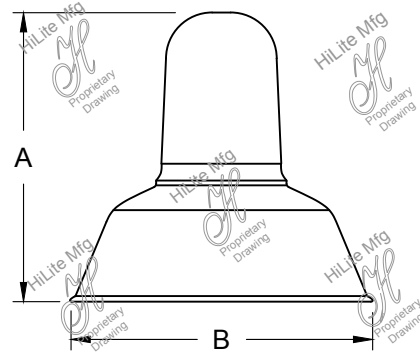

Item Number	Height (A)	Width (B)
H-15216	16"	16"
H-15218	18"	18"
H-15220	19"	20"

Fixture No.	Fixture Color	Mounting	Mounting Color	Optional Accessories	Accessory Color	Wattage/Lamp options	Ballast	Voltage
H-15216 H-15218 H-15220	Standard ⁽¹⁾ 91 (Black) 93 (White) 95 (Dk. Grn) 96 (Galv.) BR47 (Rust) GN20 . Upgraded ⁽¹⁾ Finishes 29, 66, 82, 92, 94, 97, 100, 103, 104, 105, 112, 113, 114, 117, 118, 119, 127, 128, 133, 134, 135, 136, 98, 101, 102, 137, 139, 140, 121, 122, 123, 124. For finish specs see pages 344-348.	Mounting Options 1/2" 3/4" Cord Options ⁽²⁾ CB8 (8' Blk Cord) CW8 (8' Wnt Cord) CG8 (8' Gray Mesh Cord) Custom Cord Options ⁽²⁾ CB (Black) CW (White) CG (Gray Mesh) Specify length. Stem Options (Stem 1/2") ST Specify length and canopy. HSC (Canopy) SMC (Canopy) Flush Mount Options FHSC FSMC For all specs see pages 321-344.	Standard 91 (Black) 93 (White) 95 (Dk. Grn) 96 (Galv.) BR47 (Rust) For all finishes see pages 344-348.	CGU (Cast guard & glass) LCGU (Large cast guard & glass) WGU (Wire guard & glass) LWGU (Large wire guard & glass) ARN (Acorn globe) LARN (Large acorn globe) WGR (Wire guard) SK (Swivel knuckle) FX (Flexible tubing for cord mounted fixture only) For specs and glass color see pages 321-344.	Standard 91 (Black) 93 (White) 95 (Dk. Grn) 96 (Galv.) BR47 (Rust) For all finishes see pages 344-348.	Incandescent ⁽⁶⁾ (Fixture is standard 200W. Do not specify.) GU24 CFL ^{(3) (6)} (Compact Fluorescent) 13/CFL 18/CFL 26/32/42/CFL 26/CFL 32/CFL 42/CFL 57/CFL DMB (Dimmable Ballast for CFL. Add to Part No.) HID ⁽³⁾ (High Intensity Discharge) MH ^{(3) (6)} (Metal Halide) 35/MH 50/MH 70/MH 100/MH 150/MH 175/MH HPS ^{(3) (6)} (High Pressure Sodium) 50/HPS 70/HPS 100/HPS 150/HPS LED See LED specification sheet.	Ballast option not available for INC. RB ⁽⁴⁾ (Remote) BCM (Canopy Mount) PLB ⁽⁵⁾ (Postline) OBB (Onboard) OBB (Fluorescent Options 13W-57W) OBB (HID Options 35W-100W) For specs see pages 341-343.	Incandescent (Fixture is standard 120V. Do not specify.) CFL M (Multi 120/277V) HID RB and BCM M (Multi 120/208/ 240/277V) PLB 1 (120V) 2 (277V) LED See specifications for complete part number.