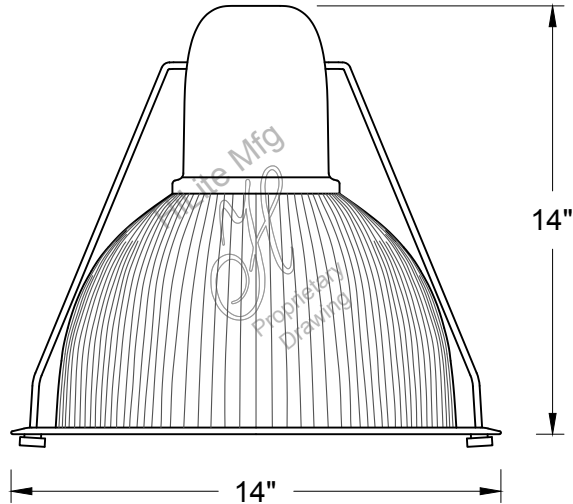

**HI-LITE MFG.
CO., INC**

13450 Monte Vista Avenue
Chino, California 91710
Telephone: (909) 465-1999
Toll Free: (800) 465-0211
Fax: (909) 465-0907
web: www.hilitemfg.com
e-mail: sales@hilitemfg.com

**H-23660
Aries Collection**

Job Name: _____
Type: _____
Quantity: _____

FINISH -Offered in exceptional finishes, comprised of: polyester/polished powder coat, baking enamel liquid, raw metal, or galvanized finishes.

Standard Finishes are: 91(Black), 93(White), 95(Dark Green), 96(Galvanized), BR47(Powder Coat Rust), BK01(Black Texture), GN20(Powder Coat Patina).

Upgraded Finishes are: 29, 66, 82, 90, 92, 94, 97, 99, 100, 103, 104, 105, 110, 112, 113, 114, 115, 117, 118, 119, 120, 127, 128, 129, 133, 134, 135, 136, 98, 101, 102, 137, 138, 139, 140, 121, 122, 123, 124, 125, 126, 11, 01, 22, 25, 33, 77, 89, 24, 44, 48, 49.

For interior finish of fixture refer to color chart on pages 344-348.

MOUNTING - Cord, Stem and Flush mount.

ACCESSORIES - CLLS(Conical Lens), SDL(Smooth Domed Lens), SFL(Smooth Flat Lens), and FX(Flexible tubing for cord mount fixture only) available.

SOCKETS/LAMPS - Available in:

Incandescent

- rated 200 watt max/120 volt, medium base.

Compact Fluorescent(CFL)

- rated 13/18/26/32/42/57 watt max/120/277 volt, GX24Q base.

Metal Halide(MH)

- rated 35/50/70/100/175 watt max/120/208/240/277 volt, medium base, 4KV socket.

High Pressure Sodium(HPS)

- rated 50/70/100/150 watt max/120/277 volt, medium base.

Light-Emitted Diode(LED)

-See LED specification sheet.

LENS OPTION - RIB(Clear Ribbed), FR(Frost),

PK(Pink), LBL(Light Blue), DBL(Dark Blue), LGRN(Light Green), DGRN(Dark Green), WH(White), RD(Red) and AM(Amber) available.

MADE IN THE U.S.A.

Suitable for damp location.
(Except when cord mounted)