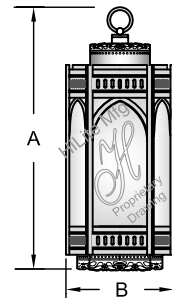

H-8159

Suitable for Dry Location