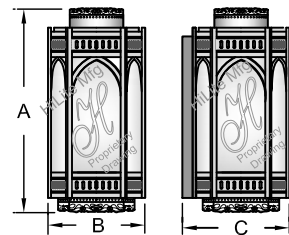

H-8158-B

Suitable for Wet Location