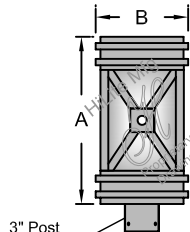

H-3171-P

Suitable for Wet Location