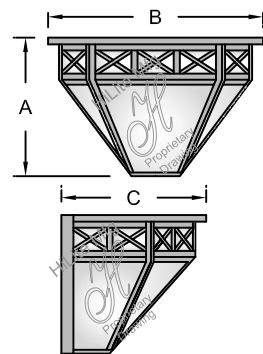

Fixture No.	Fixture Color	Glass Color	Mounting	Mounting Color	Wattage/Lamp options	Voltage
<b>H-3170-B</b> <sup>(1)</sup>	Standard	<b>HI</b>	Chain Options	Standard	Incandescent <sup>(1) (2)</sup>	Incandescent
<b>H-3171-P</b> <sup>(1)</sup>	91 (Black)	(Honey IRRI)	<b>D</b>	91 (Black)	(Fixture is standard 60W or 100W. Do not specify.)	(Fixture is standard 120V. Do not specify.)
<b>H-3172-B</b> <sup>(1)</sup>	93 (White)	<b>CLD</b>	(3' Chain and 7' Wire)	93 (White)	CFL <sup>(2)</sup>	CFL
<b>H-3173-B</b> <sup>(1)</sup>	95 (Dk. Grn)	(Cloud)	Custom Chain Options	95 (Dk. Grn)	(Compact Fluorescent)	<b>M</b>
<b>H-8158-B</b> <sup>(1)</sup>	96 (Galv.)	<b>FR</b>	<b>D</b>	96 (Galv.)	13/CFL	(Multi 120/277V)
<b>H-8159</b> <sup>(1)</sup>	BR47 (Rust)	(Frost)	Specify chain and wire length.	BR47 (Rust)	26/32/42/CFL	
	BK01, GN20.	<b>GI</b>	Stem Options (Stem 1/2")	For all finishes see pages 344-348.	18/CFL	
	Upgraded Finishes	(Green IRRI)	<b>ST</b>		26/CFL	
	29, 66, 82, 92, 94, 97, 100, 103, 104, 105, 112, 113, 114, 117, 118, 119, 127, 128, 133, 134, 135, 136, 139, 140, 22, 25, 33, 77, 89.	<b>OP</b>	Specify length and canopy.		32/CFL	
	For finish specs see pages 344-348.	(Opal)	<b>HSC</b> (Canopy)		42/CFL	
		<b>BI</b>	<b>SMC</b> (Canopy)		<b>DMB</b>	
		(Blue IRRI)			(Dimmable Ballast for CFL. Add to Part No.)	
		<b>CLR</b>				
		(Clear)	For specs see pages 321-344.			

## Wall Sconce/Pendant Collection

H-3170-B, H-3173-B

Suitable for Wet Location

H-3171-P

Suitable for Wet Location

H-3172-B

Suitable for Dry Location

H-8158-B