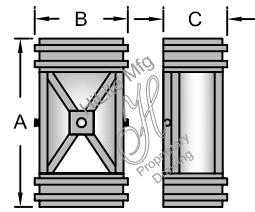

Wall Sconce/Pendant Collection

H-3170-B, H-3173-B

Suitable for Wet Location