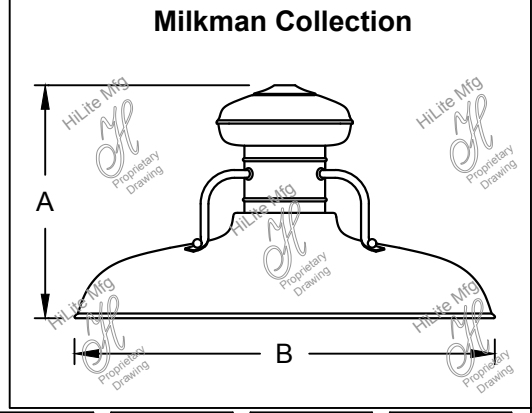

**HI-LITE MFG.
CO., INC.**
13450 Monte Vista Avenue
Chino, California 91710
Telephone: (909) 465-1999
Fax: (909) 465-0907

Job Name: _____
Type: _____
Quantity: _____

Item Number	Height (A)	Width (B)
H-7130	11"	18"
H-7508	7"	8"
H-7510	8"	10"
H-7512	9"	12"
H-7514	9"	14"
H-7516	10"	16"
H-7524	14"	24"

Fixture No.	Fixture Color	Mounting	Mounting Color	Optional Accessories	Accessory Color	Wattage/Lamp options	Ballast	Voltage
H-7130 H-7508 (1) H-7510 (1) H-7512 (1) H-7514 H-7516 H-7524	Standard (2) 91 (Black) 93 (White) 95 (Dk. Grn) 96 (Galv.) BR47 (Rust) BK01, GN20. Upgraded (2) Finishes. 29, 66, 82, 92, 94, 97, 100, 103, 104, 105, 112, 113, 114, 117, 118, 119, 127, 128, 133, 134, 135, 136, 98, 101, 102, 137, 139, 140, 121, 122, 123, 124, 11, 01, 22, 25, 33, 77, 89, 24, 44, 48, 49, 15, 16. For finish specs see pages 344-348.	Mounting Options 1/2" 3/4" Cord Options (3) CB8 (8' Blk Cord) CW8 (8' Wht Cord) CG8 (8' Gray Mesh Cord) Custom Cord Options (3) CB (Black) CW (White) CG (Gray Mesh) Specify length. Stem Options (Stem 1/2") ST Specify length and canopy. HSC (Canopy) SMC (Canopy) Flush Mount Options FHSC FSMC Arm Options B-1 HL-K HL-A HL-U HL-H P-1 HL-C P-3 HL-D For all arms and specs see pages 321-344	Standard 91 (Black) 93 (White) 95 (Dk. Grn) 96 (Galv.) BR47 (Rust) For all finishes see pages 344-348.	CGU (Cast guard & glass) LCGU (Large cast guard & glass) WGU (Wire guard & glass) LWGU (Large wire guard & glass) ARN (Acorn globe) LARN (Large acorn globe) WGR (Wire guard) SK (Swivel knuckle) FX (Flexible tubing for cord mounted fixture only) For specs and glass color see pages 321-344.	Standard 91 (Black) 93 (White) 95 (Dk. Grn) 96 (Galv.) BR47 (Rust) For all finishes see pages 344-348.	Incandescent (7) (Fixture is standard 100W or 200W. Do not specify.) CFL (4) (7) (Compact Fluorescent) 13/CFL 18/CFL 26/32/42/CFL 26/CFL 32/CFL 42/CFL 57/CFL DMB (Dimmable Ballast for CFL. Add to Part No.) HID (4) (High Intensity Discharge) MH (4) (7) (Metal Halide) 35/MH 50/MH 70/MH 100/MH 150/MH 175/MH HPS (4) (7) (High Pressure Sodium) 50/HPS 70/HPS 100/HPS 150/HPS LED See LED specification sheet.	Ballast option not available for INC. RB (5) (Remote) BCM (Canopy Mount) PLB (6) (Postline) For specs see pages 341-343.	Incandescent (Fixture is standard 120V. Do not specify.) CFL M (Multi 120/277V) HID RB and BCM M (Multi 120/208/240/277V) PLB 1 (120V) 2 (277V) LED See specifications for complete part number.

H-7130 - 91 / 1/2" - 91 / CGU-CLR - 91 / 13/CFL - BCM - M

ORDER EXAMPLE
(USE THIS FORMAT TO PLACE ORDER)