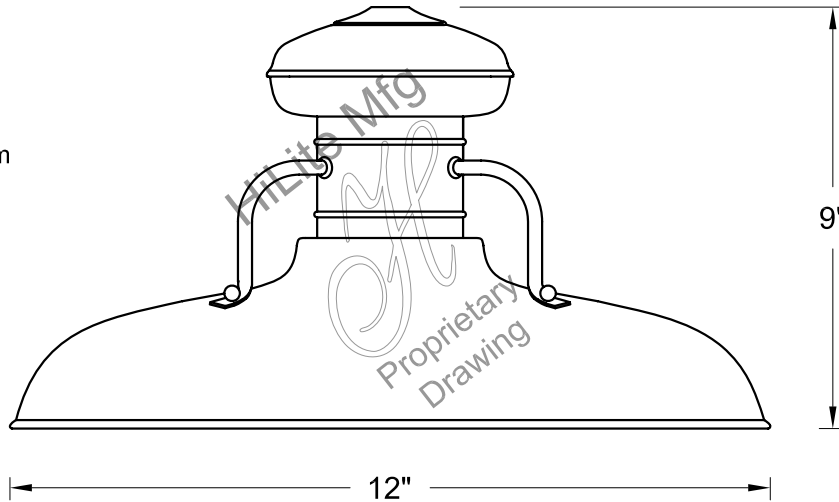

H-7512 Milkman Collection

Job Name:	_____
Type:	_____
Quantity:	_____

HI-LITE MFG. CO., INC

13450 Monte Vista Avenue
Chino, California 91710
Telephone: (909) 465-1999
Toll Free: (800) 465-0211
Fax: (909) 465-0907
web: www.hilitemfg.com
e-mail: sales@hilitemfg.com

FINISH -Offered in exceptional finishes, comprised of: polyester/polished powder coat, baking enamel liquid, raw metal, or galvanized finishes.

Standard Finishes are: 91(Black), 93(White), 95(Dark Green), 96(Galvanized), BR47(Powder Coat Rust), BK01(Black Texture), GN20(Powder Coat Patina).

Upgraded Finishes are: 29, 66, 82, 90, 92, 94, 97, 99, 100, 103, 104, 105, 110, 112, 113, 114, 115, 117, 118, 119, 120, 127, 128, 129, 133, 134, 135, 136, 98, 101, 102, 137, 138, 139, 140, 121, 122, 123, 124, 125, 126, 11, 01, 22, 25, 33, 77, 89, 24, 44, 48, 49, 15, 16.

For interior finish of fixture refer to color chart on pages 344-348.

MOUNTING - Cord, Stem, Arm, and Flush mounting available.

ACCESSORIES - CGU(Cast Guard and Glass), LCGU(Large Cast Guard and Glass), WGU(Wire Guard and Glass), LWGU(Large Wire Guard and Glass), ARN(Acorn Globe), LARN(Large Acorn Globe), WGR(Wire Guard), SK(Swivel Knuckle) and FX(Flexible tubing for cord mounted fixture only) available.

REFLECTOR - Heavy duty, spun shade, aluminum 6061-0 and/or 1100-0, galvanized 22 gauge, steel 20/22 gauge, copper 032/040 and brass 032/040 construction. Dependant on finish.

SOCKETS/LAMPS - Available in:

Incandescent

- rated 100 watt max/120 volt, medium base.

Compact Fluorescent(CFL)

- rated 13/18/26/32 watt max/120/277 volt, GX24Q base.

Metal Halide(MH)

- rated 35/50/70/100 watt max/120/208/240/277 volt, medium base, 4KV socket.

High Pressure Sodium(HPS)

- rated 50/70/100 watt max/120/277 volt, medium base.

Light-Emitted Diode(LED)

-See LED specification sheet.

MADE IN THE U.S.A.

Suitable for wet location.
(Except when cord mounted)