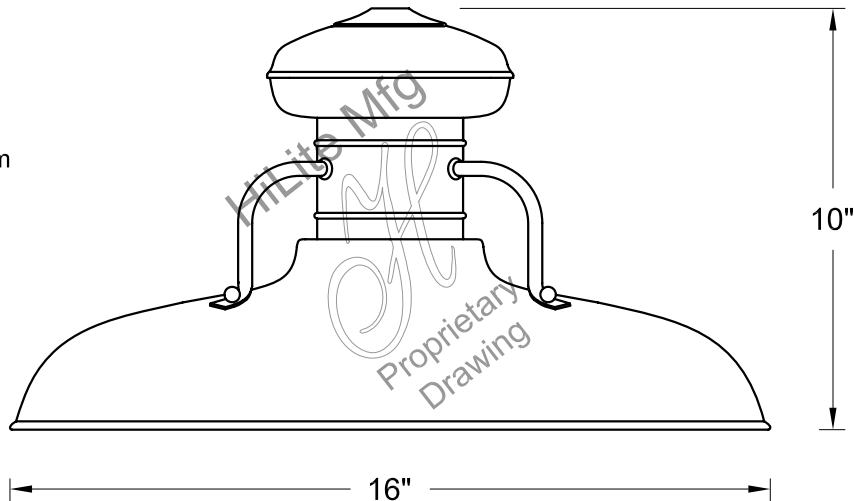

H-7516 Milkman Collection

**HI-LITE MFG.
CO., INC**

13450 Monte Vista Avenue
Chino, California 91710
Telephone: (909) 465-1999
Toll Free: (800) 465-0211
Fax: (909) 465-0907
web: www.hilitemfg.com
e-mail: sales@hilitemfg.com

Job Name:
Type:
Quantity:

FINISH -Offered in exceptional finishes, comprised of: polyester/polished powder coat, baking enamel liquid, raw metal, or galvanized finishes.

Standard Finishes are: 91(Black), 93(White), 95(Dark Green), 96(Galvanized), BR47(Powder Coat Rust), BK01(Black Texture), GN20(Powder Coat Patina).

Upgraded Finishes are: 29, 66, 82, 90, 92, 94, 97, 99, 100, 103, 104, 105, 110, 112, 113, 114, 115, 117, 118, 119, 120, 127, 128, 129, 133, 134, 135, 136, 98, 101, 102, 137, 138, 139, 140, 121, 122, 123, 124, 125, 126, 11, 01, 22, 25, 33, 77, 89, 24, 44, 48, 49, 15, 16.

For interior finish of fixture refer to color chart on pages 344-348.

MOUNTING - Cord, Stem, Arm, and Flush mounting available.

ACCESSORIES - CGU(Cast Guard and Glass), LCGU(Large Cast Guard and Glass), WGU(Wire Guard and Glass), LWGU(Large Wire Guard and Glass), ARN(Acorn Globe), LARN(Large Acorn Globe), WGR(Wire Guard), SK(Swivel Knuckle) and FX(Flexible tubing for cord mounted fixture only) available.

REFLECTOR - Heavy duty, spun shade, aluminum 6061-0 and/or 1100-0, galvanized 22 gauge, steel 20/22 gauge, copper 032/040 and brass 032/040 construction. Dependant on finish.

SOCKETS/LAMPS - Available in:

Incandescent

- rated 200 watt max/120 volt, medium base.

Compact Fluorescent(CFL)

- rated 13/18/26/32/42/57 watt max/120/277 volt, GX24Q base.

Metal Halide(MH)

- rated 35/50/70/100/150/175 watt max/120/208/240/277 volt, medium base, 4KV socket.

High Pressure Sodium(HPS)

- rated 50/70/100/150 watt max/120/277 volt, medium base.

Light-Emitted Diode(LED)

-See LED specification sheet.

MADE IN THE U.S.A.

Suitable for wet location.
(Except when cord mounted)