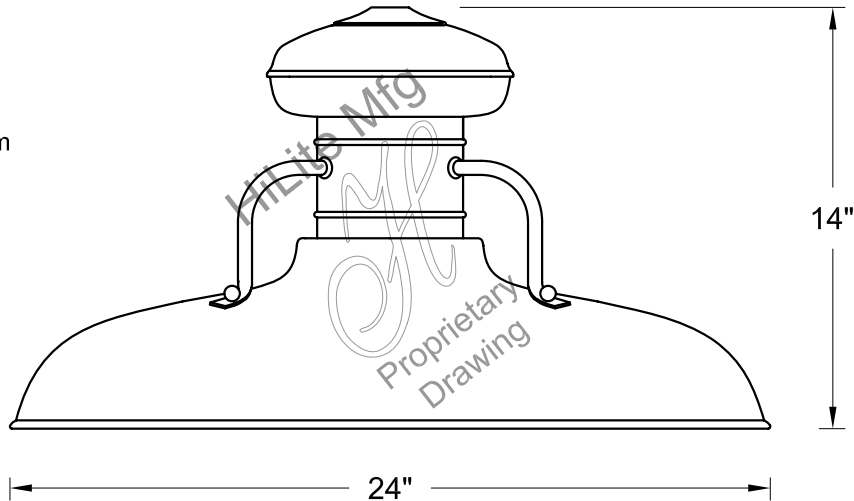

H-7524 Milkman Collection

**HI-LITE MFG.
CO., INC**

13450 Monte Vista Avenue
Chino, California 91710
Telephone: (909) 465-1999
Toll Free: (800) 465-0211
Fax: (909) 465-0907
web: www.hilitemfg.com
e-mail: sales@hilitemfg.com

Job Name:
Type:
Quantity:

FINISH -Offered in exceptional finishes, comprised of: polyester/polished powder coat, baking enamel liquid, raw metal, or galvanized finishes.

Standard Finishes are: 91(Black), 93(White), 95(Dark Green), 96(Galvanized), BR47(Powder Coat Rust), BK01(Black Texture), GN20(Powder Coat Patina).

Upgraded Finishes are: 29, 66, 82, 90, 92, 94, 97, 99, 100, 103, 104, 105, 110, 112, 113, 114, 115, 117, 118, 119, 120, 127, 128, 129, 133, 134, 135, 136, 98, 101, 102, 137, 138, 139, 140, 121, 122, 123, 124, 125, 126, 11, 01, 22, 25, 33, 77, 89, 24, 44, 48, 49, 15, 16.

For interior finish of fixture refer to color chart on pages 344-348.

MOUNTING - Cord, Stem, Arm, and Flush mounting available.

ACCESSORIES - CGU(Cast Guard and Glass), LCGU(Large Cast Guard and Glass), WGU(Wire Guard and Glass), LWGU(Large Wire Guard and Glass), ARN(Acorn Globe), LARN(Large Acorn Globe), WGR(Wire Guard), SK(Swivel Knuckle) and FX(Flexible tubing for cord mounted fixture only) available.

REFLECTOR - Heavy duty, spun shade, aluminum 6061-0 and/or 1100-0, galvanized 22 gauge, steel 20/22 gauge, copper 032/040 and brass 032/040 construction. Dependant on finish.

SOCKETS/LAMPS - Available in:

Incandescent

- rated 200 watt max/120 volt, medium base.

Compact Fluorescent(CFL)

- rated 13/18/26/32/42/57 watt max/120/277 volt, GX24Q base.

Metal Halide(MH)

- rated 35/50/70/100/150/175 watt max/120/208/240/277 volt, medium base, 4KV socket.

High Pressure Sodium(HPS)

- rated 50/70/100/150 watt max/120/277 volt, medium base.

Light-Emitted Diode(LED)

-See LED specification sheet.

MADE IN THE U.S.A.

Suitable for wet location.
(Except when cord mounted)