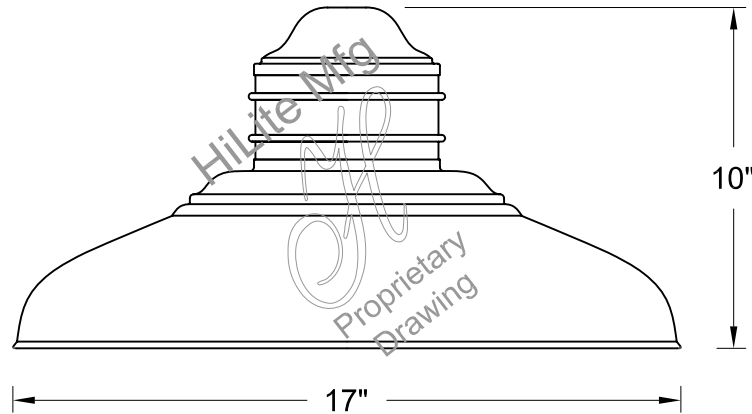

H-38317

Orion Collection

Job Name:

Type:

Quantity:

HI-LITE MFG. CO., INC

13450 Monte Vista Avenue
Chino, California 91710
Telephone: (909) 465-1999
Toll Free: (800) 465-0211
Fax: (909) 465-0907
web: www.hilitemfg.com
e-mail: sales@hilitemfg.com

FINISH -Offered in exceptional finishes, comprised of: polyester/polished powder coat, baking enamel liquid, raw metal, or galvanized finishes.

Standard Finishes are: 91(Black), 93(White),
95(Dark Green), 96(Galvanized),
BR47(Powder Coat Rust), BK01(Black Texture),
GN20(Powder Coat Patina).

Upgraded Finishes are: 29, 66, 82, 90, 92, 94, 97,
99, 100, 103, 104, 105, 110, 112, 113, 114, 115,
117, 118, 119, 120, 127, 128, 129, 133, 134,
135, 136, 138, 139, 140, 33, 77, 89, 48, 49, 11.

For interior finish of fixture refer to color chart on pages 344-348.

MOUNTING - Cord, Stem, Arm, and Flush mounting available.

ACCESSORIES - SK(Swivel Knuckle), FX(Flexible tubing for cord mounted fixture only), CGU(Cast guard and glass), LCGU(Large cast guard and glass), WGU(Wire guard and glass), LWGU(Large wire guard and glass) and ARN(Acorn globe) available.

REFLECTOR - Heavy duty, spun shade, aluminum 6061-0 and/or 1100-0, galvanized 22 gauge, steel 20/22 gauge, copper 032/040 and brass 032/040 construction. Dependant on finish.

SOCKETS/LAMPS - Available in:

Incandescent

- rated 100 watt max/120 volt, medium base.

Compact Fluorescent(CFL)

- rated 13/18/26/32 watt max/120/277 volt,
GX24Q base.

LENS OPTION - HI(Honey IRR), OP(Opal), CLD(Cloud), FR(Frost), GI(Green IRR), BI(Blue IRR) and SY(Seedy) available.

MADE IN THE U.S.A.

Suitable for wet location.
(Except when cord mounted)