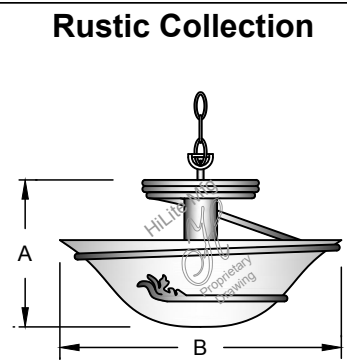

Fixture No.	Fixture Color	Lens Color	Mounting	Mounting Color	Wattage/Lamp options	Ballast	Voltage
<b>H-128166</b> <sup>(1)</sup>	Standard <b>91</b> (Black)	<b>HI</b> (Honey IRRI)	Chain Options <b>D</b> (3' Chain and 7' Wire)	Standard <b>91</b> (Black)	Incandescent <sup>(1) (2)</sup> (Fixture IS standard 60W or 100W. Do not specify.)	Ballast option not available for INC.	Incandescent (Fixture IS standard 120V. Do not specify.)
<b>H-128167-SF</b> <sup>(1)</sup>	<b>93</b> (White)	<b>OP</b> (Opal)	Custom Chain Options <b>D</b> Specify chain and wire length.	<b>93</b> (White)	CFL (2) (Compact Fluorescent)	<b>BCM</b> (Canopy Mount)	CFL <b>M</b> (Multi 120/277V)
<b>H-128168-B</b> <sup>(1)</sup>	<b>95</b> (Dk. Grn) <b>96</b> (Galv.) <b>BR47</b> (Rust) <b>BK01, GN20.</b>	<b>CLD</b> (Cloud)	Cord Options <b>CB8</b> (8' Blk Cord) <b>CW8</b> (8' Wht Cord) <b>CG8</b> (8' Gray Mesh Cord) Custom Cord Options <b>CB</b> (Black) <b>CW</b> (White) <b>CG</b> (Gray Mesh) Specify length	<b>95</b> (Dk. Grn) <b>96</b> (Galv.) <b>BR47</b> (Rust)	For all finishes see pages 344-348.	For specs see pages 341-343.	
	Upgraded Finishes <b>29, 66, 82, 92, 94, 97, 100, 103, 104, 105, 112, 113, 114, 117, 118, 119, 127, 128, 133, 134, 135, 136, 139, 140, 121, 122, 123, 124, 33, 77, 89.</b>	<b>FR</b> (Frost)	Stem Options (Stem 1/2") <b>ST</b> Specify length and canopy. <b>HSC</b> (Canopy) <b>SMC</b> (Canopy)		<b>DMB</b> (Dimmable Ballast for CFL. Add to Part No.)		
	For finish specs see pages 344-348.	<b>GI</b> (Green IRRI)	Flush Mount Options <b>FHSC</b> <b>FSMC</b>				
		<b>BI</b> (Blue IRRI)	For specs see pages 321-344.				