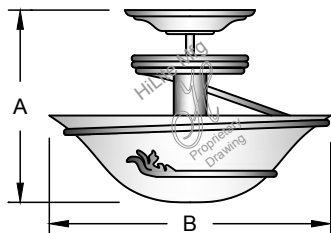

H-128167-SF