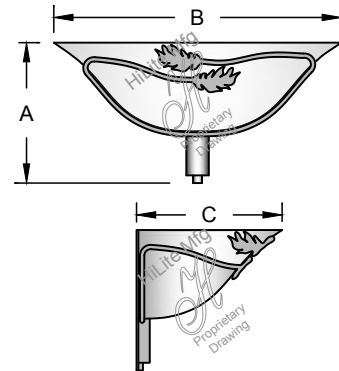

H-128168-B

H-128166 - 91 - HI / D - 91 - - -

ORDER EXAMPLE
(USE THIS FORMAT TO PLACE ORDER)

Notes:

1. H-128168-B is a complete wall bracket fixture and does not require selection of mounting or mounting color.
   H-128168-B is available for 60W Max INC and 26W Max CFL.
   H- 128166 and H-128167-SF available for 100W Max INC and 42W Max CFL.
2. Socket Bases: INC is medium base. CFL is GX24Q.

Suitable for dry location.