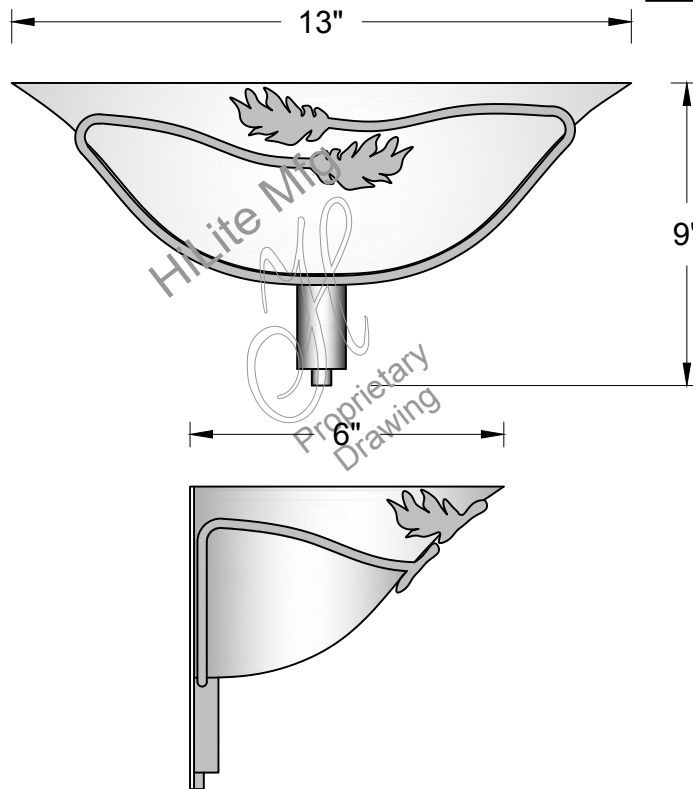

# H-128168-B Rustic Collection

Job Name:
Type:
Quantity:

**FINISH** -Offered in exceptional finishes, comprised of: polyester/polished powder coat, baking enamel liquid, raw metal, or galvanized finishes.

For interior finish of fixture refer to color chart on pages 344-348.

**MOUNTING** - Chain, Cord, Stem and Flush mounting available.

**SOCKETS/LAMPS** - Available in:

- Incandescent
  - rated 60 watt max/120 volt, medium base.
- Compact Fluorescent(CFL)
  - rated 13/18/26 watt max/120/277 volt, GX24Q base.