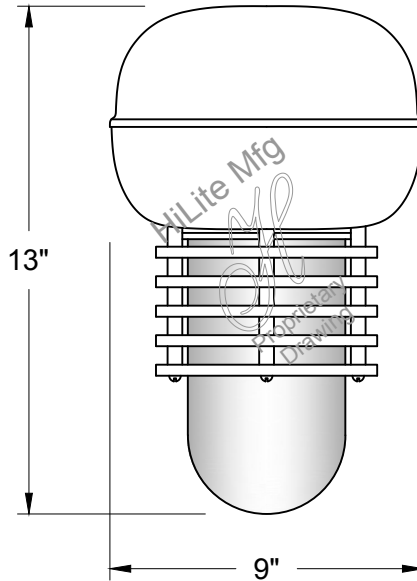

**HI-LITE MFG.
CO., INC**

13450 Monte Vista Avenue
Chino, California 91710
Telephone: (909) 465-1999
Toll Free: (800) 465-0211
Fax: (909) 465-0907
web: www.hilitemfg.com
e-mail: sales@hilitemfg.com

**H-LFGU-OB
Self Ballasted
Layered Vapor Jar
Collection**

Job Name: _____
Type: _____
Quantity: _____

FINISH -Offered in exceptional finishes, comprised of: polyester/polished powder coat, baking enamel liquid, raw metal, or galvanized finishes.

Standard Finishes are: 91(Black), 93(White), 95(Dark Green), 96(Galvanized), BR47(Powder Coat Rust), BK01(Black Texture), GN20(Powder Coat Patina).

Upgraded Finishes are: 29, 66, 82, 90, 92, 94, 97, 99, 100, 103, 104, 105, 110, 112, 113, 114, 115, 117, 118, 119, 120, 127, 128, 129, 133, 134, 135, 136, 98, 101, 102, 137, 138, 139, 140, 121, 122, 123, 124, 125, 126, 11, 01, 22, 25, 33, 77, 89, 24, 44, 48, 49.

For interior finish of fixture refer to color chart on pages 344-348.

MOUNTING - Cord, Stem, Arm, and Flush mounting available.

ACCESSORIES - SK(Swivel Knuckle), FX(Flexible Tubing for cord mounted fixture only), CAL(Clear Acrylic Layer), BAL(Blue Acrylic Layer), RAL(Red Acrylic Layer) and GNAL(Green Acrylic Layer) available.

SOCKETS/LAMPS - Available in:

- Incandescent
  - rated 200 watt max/120 volt, medium base.
- Compact Fluorescent(CFL)
  - rated 13/18/26/32/42/57 watt max/120/277 volt, GX24Q base.
- Metal Halide(MH)
  - rated 35/50/70/100/150/175 watt max/120/208/240/277 volt, medium base, 4KV socket.
- High Pressure Sodium(HPS)
  - rated 50/70/100/150 watt max/120/277 volt, medium base.
- Light-Emitted Diode(LED)
  - -See LED specification sheet.

ON BOARD BALLAST OPTION(OBB) -

- 1 - CFL 13 - 57 watt.

LENS OPTION - CLR(Clear), RIB(Clear Ribbed), FR(Frost), RD(Red), BL(Blue), GRN(Green), AM(Amber) and AMC(Amber Crackle) available.

MADE IN THE U.S.A.

Suitable for wet location.
(Except when cord mounted)