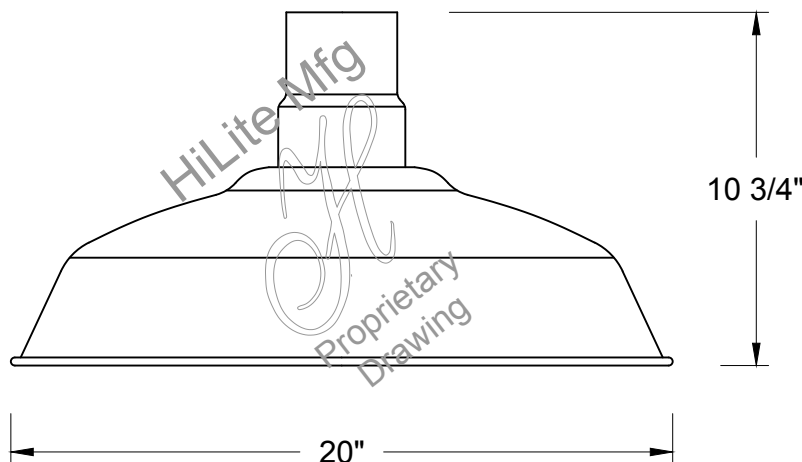

HI-LITE MFG. CO., INC

13450 Monte Vista Avenue
Chino, California 91710
Telephone: (909) 465-1999
Toll Free: (800) 465-0211
Fax: (909) 465-0907
web: www.hilitemfg.com
e-mail: sales@hilitemfg.com

H-15120 Warehouse Shade Collection

Job Name:
Type:
Quantity:

FINISH -Multi-stage pretreatment procedure using materials of polyester/polished powder coat, baking enamel liquid, raw metals, and galvanized finishes.

Standard Finishes are: 91(Black), 93(White), 95(Dark Green), 96(Galvanized), BR47(Powder Coat Rust), BK01(Black Texture), GN20(Powder Coat Patina).

Upgraded Finishes are: 29, 66, 82, 90, 92, 94, 97, 99, 100, 103, 104, 105, 110, 112, 113, 114, 115, 117, 118, 119, 120, 127, 128, 129, 133, 134, 135, 136, 138, 139, 140, 11, 98, 101, 102, 137, 121, 122, 123, 124, 125, 126, 01, 22, 25, 33, 77, 89, 24, 44, 48, 49, 15, 16, 55.

(Custom finishes available).

For interior finish of fixture refer to color chart on pages 344-348.

MOUNTING - Cord, Stem, Arm, and Flush mounting available.

ACCESSORIES - CGU(Cast Guard and Glass), LCGU(Large Cast Guard and Glass), WGU(Wire Guard and Glass), LWGU(Large Wire Guard and Glass), ARN(Acorn Globe), LARN(Large Acorn Globe), WGR(Wire Guard), SK(Swivel Knuckle) and FX(Flexible tubing for cord mounted fixture only) available.

REFLECTOR - Heavy duty, spun shade, aluminum 6061-0 and/or 1100-0, galvanized 22 gauge, steel 20/22 gauge, copper 032/040 and brass 032/040 construction. Dependant on finish.

SOCKETS/LAMPS - Available in:

Incandescent

- rated 200 watt max/120 volt, medium base.

Compact Fluorescent(CFL)

- rated 13/18/26/32/42/57 watt max/120/277 volt, GX24Q base.

Metal Halide(MH)

- rated 35/50/70/100/150/175 watt max/120/208/240/277 volt, medium base, 4KV socket.

High Pressure Sodium(HPS)

-See LED specification sheet.

Light-Emitted Diode(LED)

-See LED specification sheet.

MADE IN THE U.S.A.

Suitable for wet location.
(Except when cord mounted)