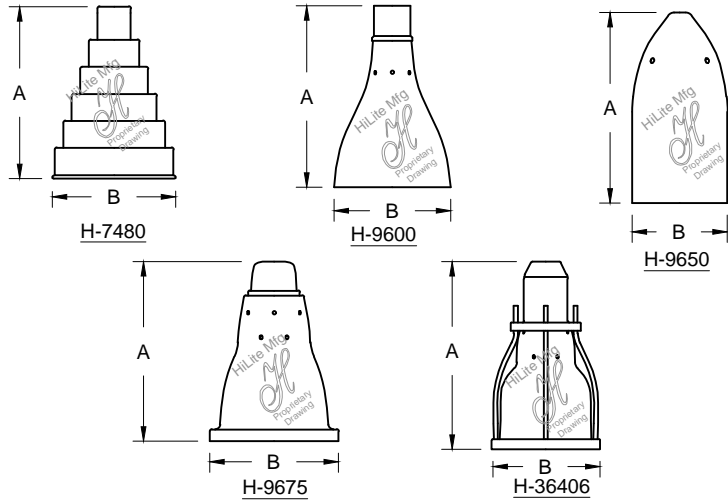

Item Number	Height (A)	Width (B)
H-7480	8"	6 1/2"
H-9600	10"	6 1/2"
H-9650	10"	4 1/2"
H-9675	9 1/2"	6 1/2"
H-36406	11"	6 1/2"

**Pendant Collection**

Fixture No.	Fixture Color	Mounting	Mounting Color	Optional Accessories	Wattage/Lamp Options	Voltage
<b>H-7480</b> <b>H-9600</b> <b>H-9650</b> <sup>(1)</sup> <b>H-9675</b> <b>H-36406</b>	Standard <sup>(2)</sup> <b>91</b> (Black) <b>93</b> (White) <b>95</b> (Dk. Grn) <b>96</b> (Galv.) <b>BR47</b> (Rust) <b>BK01, GN20</b> .  Upgraded <sup>(2)</sup> Finishes. <b>29, 66, 82, 92,</b> <b>94, 97, 100,</b> <b>103, 104, 105,</b> <b>112, 113, 114,</b> <b>117, 118, 119,</b> <b>127, 128, 133,</b> <b>134, 135, 136,</b> <b>98, 101, 102,</b> <b>137, 139, 140,</b> <b>121, 122, 123,</b> <b>124, 11, 01, 22,</b> <b>25, 33, 77, 89,</b> <b>24, 44, 48, 49,</b> <b>15, 16.</b>  For finish specs see pages 344-348.	Cord Options <b>CB8</b> (8' Blk Cord) <b>CW8</b> (8' Wht Cord) <b>CG8</b> (8' Gray Mesh Cord)  Custom Cord Options <b>CB</b> (Black) <b>CW</b> (White) <b>CG</b> (Gray Mesh) Specify length.  Stem Options <b>ST1/8</b> (1/8 IPS Stem) Specify length and canopy.  <b>STC-1</b> <b>STC-2</b> (Canopy)  <b>STC-1-SL</b> <b>STC-2-SL</b> (Stem canopy and swivel)  Flush Mount Options <b>FSTC-1</b> <b>FSTC-1-SL</b> <b>FSTC-2</b> <b>FSTC-2-SL</b>  For specs see pages 321-344.	Standard <b>91</b> (Black) <b>93</b> (White) <b>95</b> (Dk. Grn) <b>96</b> (Galv.) <b>BR47</b> (Rust)  For all finishes see pages 344-348.	<b>BTLF</b> (Bottom Lens Frost)  <b>BTLC</b> (Bottom Lens Clear)  <b>BTLH</b> (Bottom Lens Honey IRR1)  <b>BTLB</b> (Bottom Lens Blue IRR1)  <b>BTLG</b> (Bottom Lens Green IRR1)  <b>BTLO</b> (Bottom Lens Opal)	Incandescent <sup>(3)</sup> (Fixture is standard 100W. Do not specify)  CFL <sup>(3)</sup> (Compact Fluorescent) <b>13/CFL</b> <b>18/CFL</b> <b>26/CFL</b>  <b>DMB</b> (Dimmable Ballast for CFL. Add to Part No.)	Incandescent (Fixture is standard 120V. Do not specify.)  CFL <b>M</b> (Multi 120/277V)