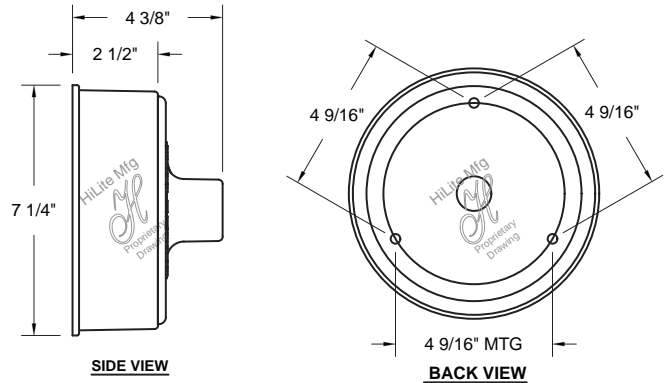

LED 2/3 Wall Mount Ballast Canopy

Note: Not available in steel, copper, brass or specialty finishes.
Gooseneck & wall bracket fixtures are suitable for wet, damp & dry locations.