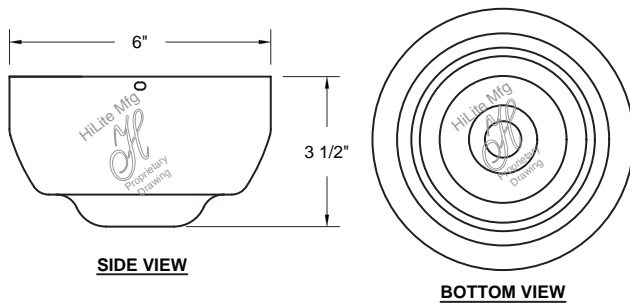

LED 2/3 Cord Canopy

Note: Not available in steel, copper, brass or specialty finishes.
Stem mount fixtures are suitable for damp location only.