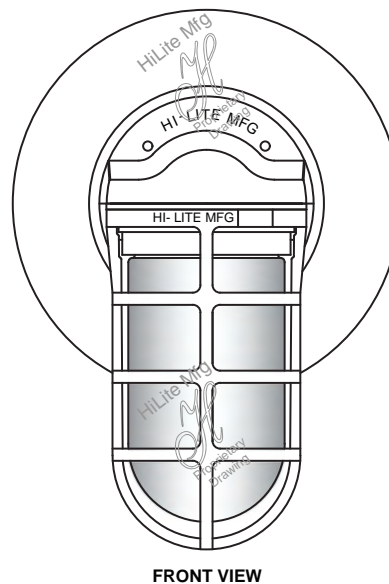

HI-LITE MFG.CO., INC

13450 Monte Vista Avenue
 Chino, California 91710
 Telephone: (909) 465-1999
 Toll Free: (800) 465-0211
 Fax: (909) 465-0907
 www.hilitemfg.com

LED 2/3 Stem Mount Canopy (LED/SMC)

Note: Not available in steel, copper, brass or specialty finishes.
 Stem mount fixtures are suitable for damp location only.

LED 2/3 Hang Straight Canopy 1/2" or 3/4" (LED/HSC 1/2" or 3/4")

Note: Not available in steel, copper, brass or specialty finishes.
 Stem mount fixtures are suitable for damp location only.

LED 2/3 Cord Canopy

Note: Not available in steel, copper, brass or specialty finishes.
 Stem mount fixtures are suitable for damp location only.

LED 2/3 Wall Mount Ballast Canopy

Note: Not available in steel, copper, brass or specialty finishes.
 Gooseneck & wall bracket fixtures are suitable for wet, damp & dry locations.