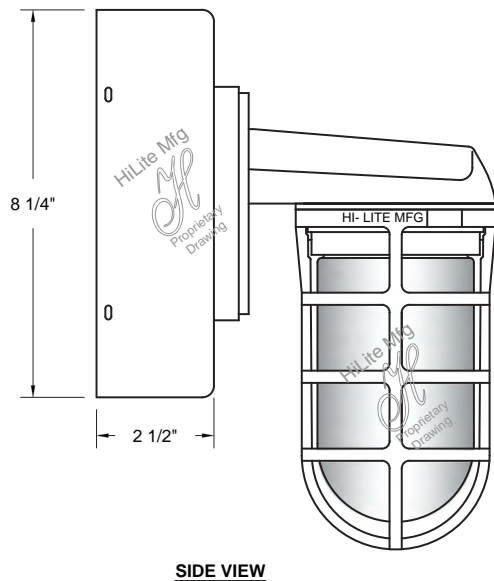

LED 2/3 Wall Mount Ballast Canopy for HB Series

Note: Not available in steel, copper, brass or specialty finishes. Gooseneck & wall bracket fixtures are suitable for wet, damp & dry locations.