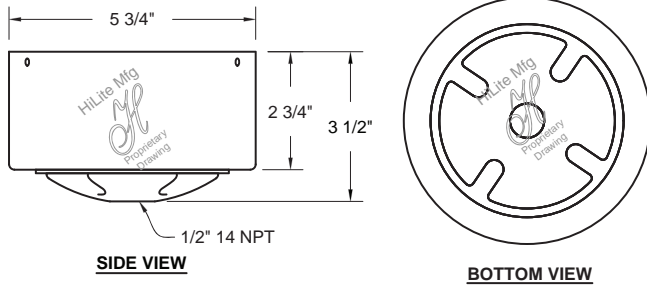

HI-LITE MFG.CO., INC

13450 Monte Vista Avenue
Chino, California 91710
Telephone: (909) 465-1999
Toll Free: (800) 465-0211
Fax: (909) 465-0907
www.hilitemfg.com

LED 2/3 Stem Mount Canopy (LED/SMC)

Note: Not available in steel, copper, brass or specialty finishes.
Stem mount fixtures are suitable for damp location only.