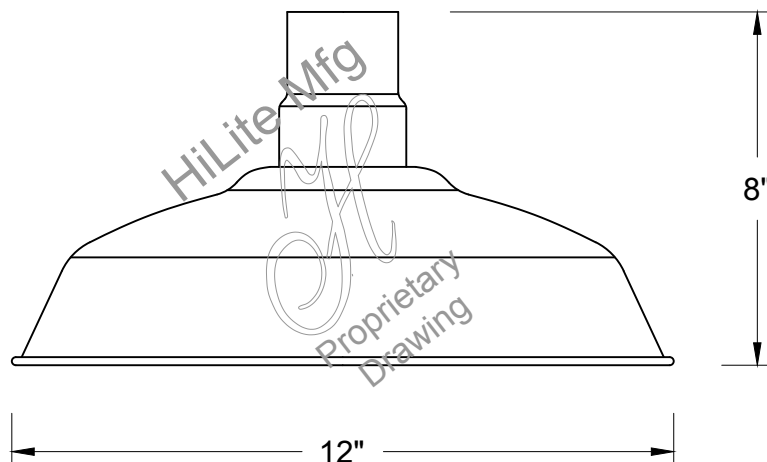

**HI-LITE MFG.
CO., INC**

13450 Monte Vista Avenue
Chino, California 91710
Telephone: (909) 465-1999
Toll Free: (800) 465-0211
Fax: (909) 465-0907
web: www.hilitemfg.com
e-mail: sales@hilitemfg.com

H-15112 Warehouse Shade Collection

Job Name:
Type:
Quantity:

FINISH -Offered in exceptional finishes, comprised of: polyester/polished powder coat, baking enamel liquid, raw metal, or galvanized finishes.

Standard Finishes are: 91(Black), 93(White), 95(Dark Green), 96(Galvanized), BR47(Powder Coat Rust), BK01(Black Texture), GN20(Powder Coat Patina).

Upgraded Finishes are: 29, 66, 82, 90, 92, 94, 97, 99, 100, 103, 104, 105, 110, 112, 113, 114, 115, 117, 118, 119, 120, 127, 128, 129, 133, 134, 135, 136, 138, 139, 140, 11, 98, 101, 102, 137, 121, 122, 123, 124, 125, 126, 01, 22, 25, 33, 77, 89, 24, 44, 48, 49, 15, 16, 55.

For interior finish of fixture refer to color chart on pages 344-348.

MOUNTING - Cord, Stem, Arm, and Flush mounting available.

ACCESSORIES - CGU(Cast Guard and Glass), LCGU(Large Cast Guard and Glass), WGU(Wire Guard and Glass), LWGU(Large Wire Guard and Glass), ARN(Acorn Globe), LARN(Large Acorn Globe), WGR(Wire Guard), SK(Swivel Knuckle) and FX(Flexible tubing for cord mounted fixture only) available.

REFLECTOR - Heavy duty, spun shade, aluminum 6061-0 and/or 1100-0, galvanized 22 gauge, steel 20/22 gauge, copper 032/040 and brass 032/040 construction. Dependant on finish.

SOCKETS/LAMPS - Available in:

Incandescent

- rated 200 watt max/120 volt, medium base.

Compact Fluorescent(CFL)

- rated 13/18/26/32/42/57 watt max/120/277 volt, GX24Q base.

Metal Halide(MH)

- rated 35/50/70/100/150/175 watt max/120/208/240/277 volt, medium base, 4KV socket.

High Pressure Sodium(HPS)

- rated 50/70/100/150 watt max/120/277 volt, medium base.

Light-Emitted Diode(LED)

-See LED specification sheet.

MADE IN THE U.S.A.

Suitable for wet location.
(Except when cord mounted)